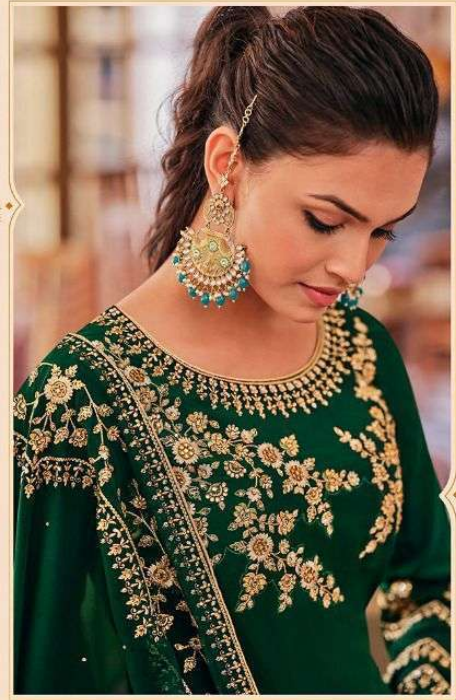

Glossy

NAZ

Glossy

NAZ

Glossy

GLAMOUR & GLITTERS
2250

2252
POWER OF FLOWER

Glossy

Glossy

ATTITUDE
IS EVERYTHING

Glossy

STYLE & ELEGANCE

◆ 2253

Glossy

2253

FABULOUS & ROYAL

Glossy

2250

FASHION & HERITAGE

Glossy

THE GLAMOUR IS SOMETHING WHICH WILL FULFILL
ALL THE REQUIREMENT FOR GLOSSY & TRENDY LOOK

Glossy

NAZ

: TOP :