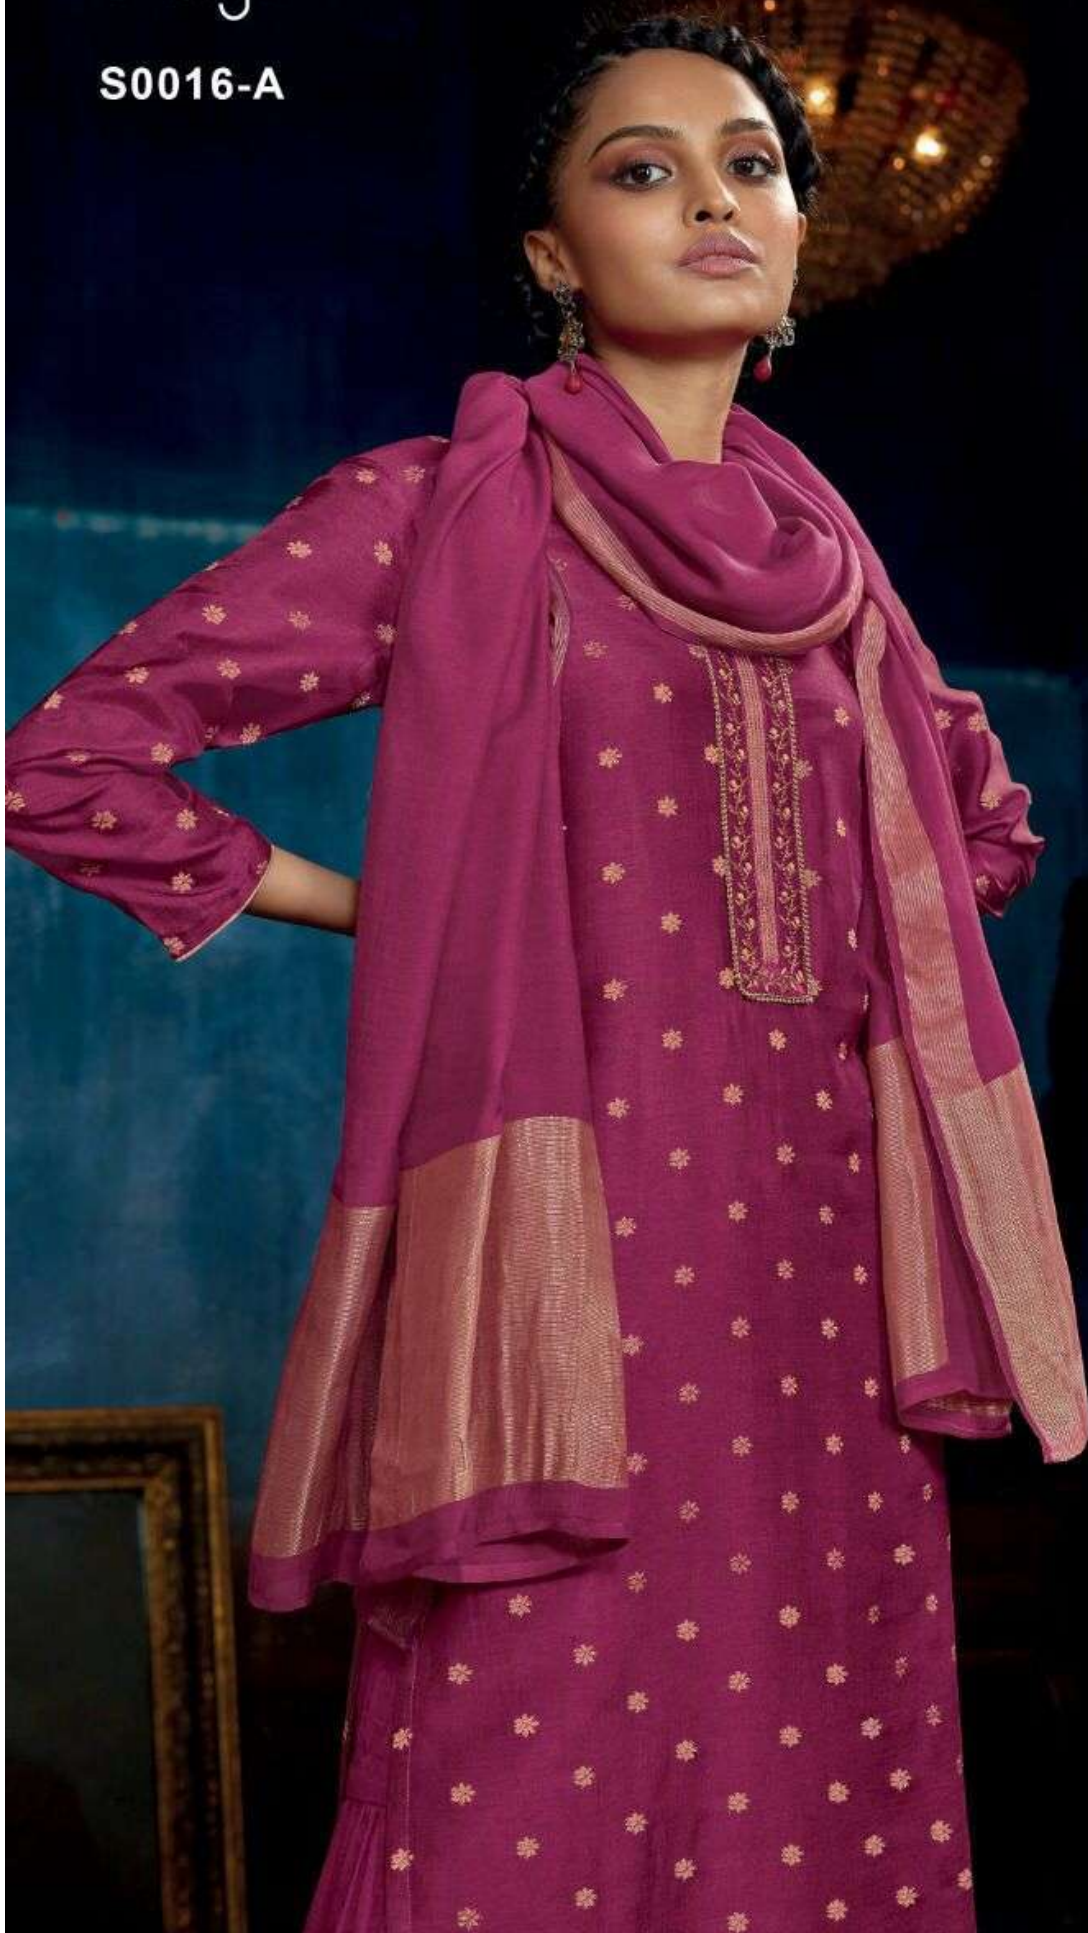

Ganga®

S0016-A