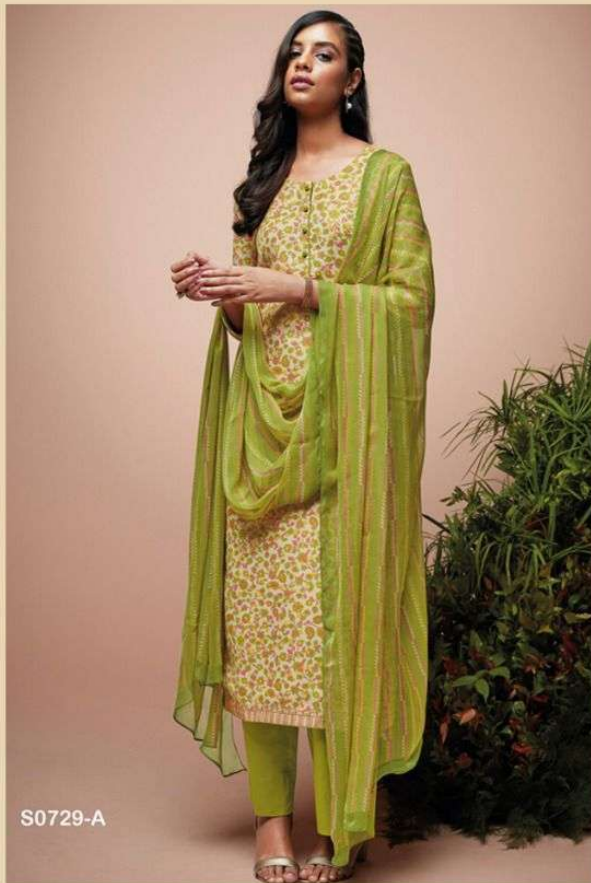

Ganga®

S0729-C

S0729-A

PRODUCT NAME	<b>TWILA</b>
D.NO.	S0729
DESCRIPTION	<b>TOP</b> PREMIUM COTTON SATIN PRINTED WITH EMBROIDERY & BUTTON WORK  <b>BOTTOM</b> PREMIUM COTTON SOLID  <b>DUPATTA</b> PURE CHIFFON PRINTED
HSN CODE	<b>520851</b>
WHOLESALE PRICE	<b>1480/- EACH+GST(EXTRA)</b>