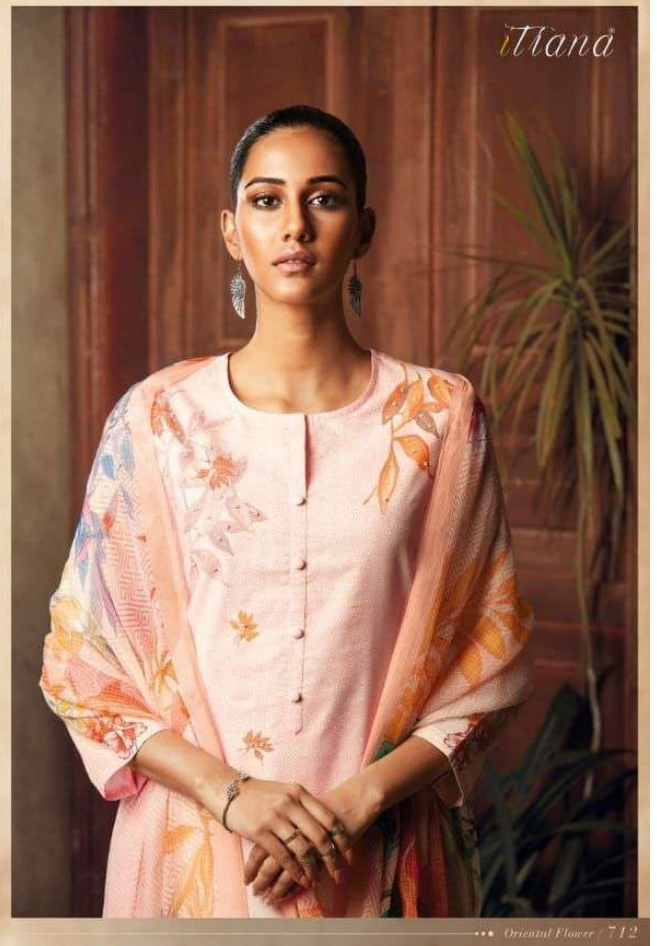

itana

ORIENTAL
Flowers

itana

ORIENTAL
Flowers

Oriental Flower 720 •••

Hana

Itana

ORIENTAL
Flowers

ALL ACCESSORIES ARE FOR SHOOT PURPOSE ONLY*

Manā

Hand

ORIENTAL
Flowers

Oriental Flower /
736

Oriental Flower /
782

Oriental Flower /
724

Oriental Flower /
720