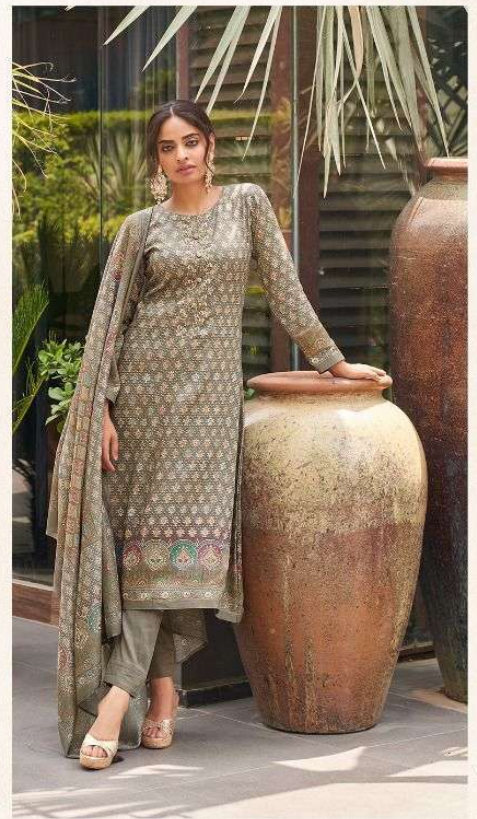

PRM[®]
Trendz

PRM[®]
Trendz

PRM[®]
Trendz

PRM[®]
Trendz

 LAAM

:TOP:

PURE JAMM COTTON WITH FENCY
EMB WORK WITH DIGITAL PRINT

:DUPATTA:

PURE VISCOSE MUSLINE WITH
DIGITAL PRINT

:BOTTOM:

PURE COTTON SOLID

PRODUCT BY PREMIUM COLLETION

101

102

105

106