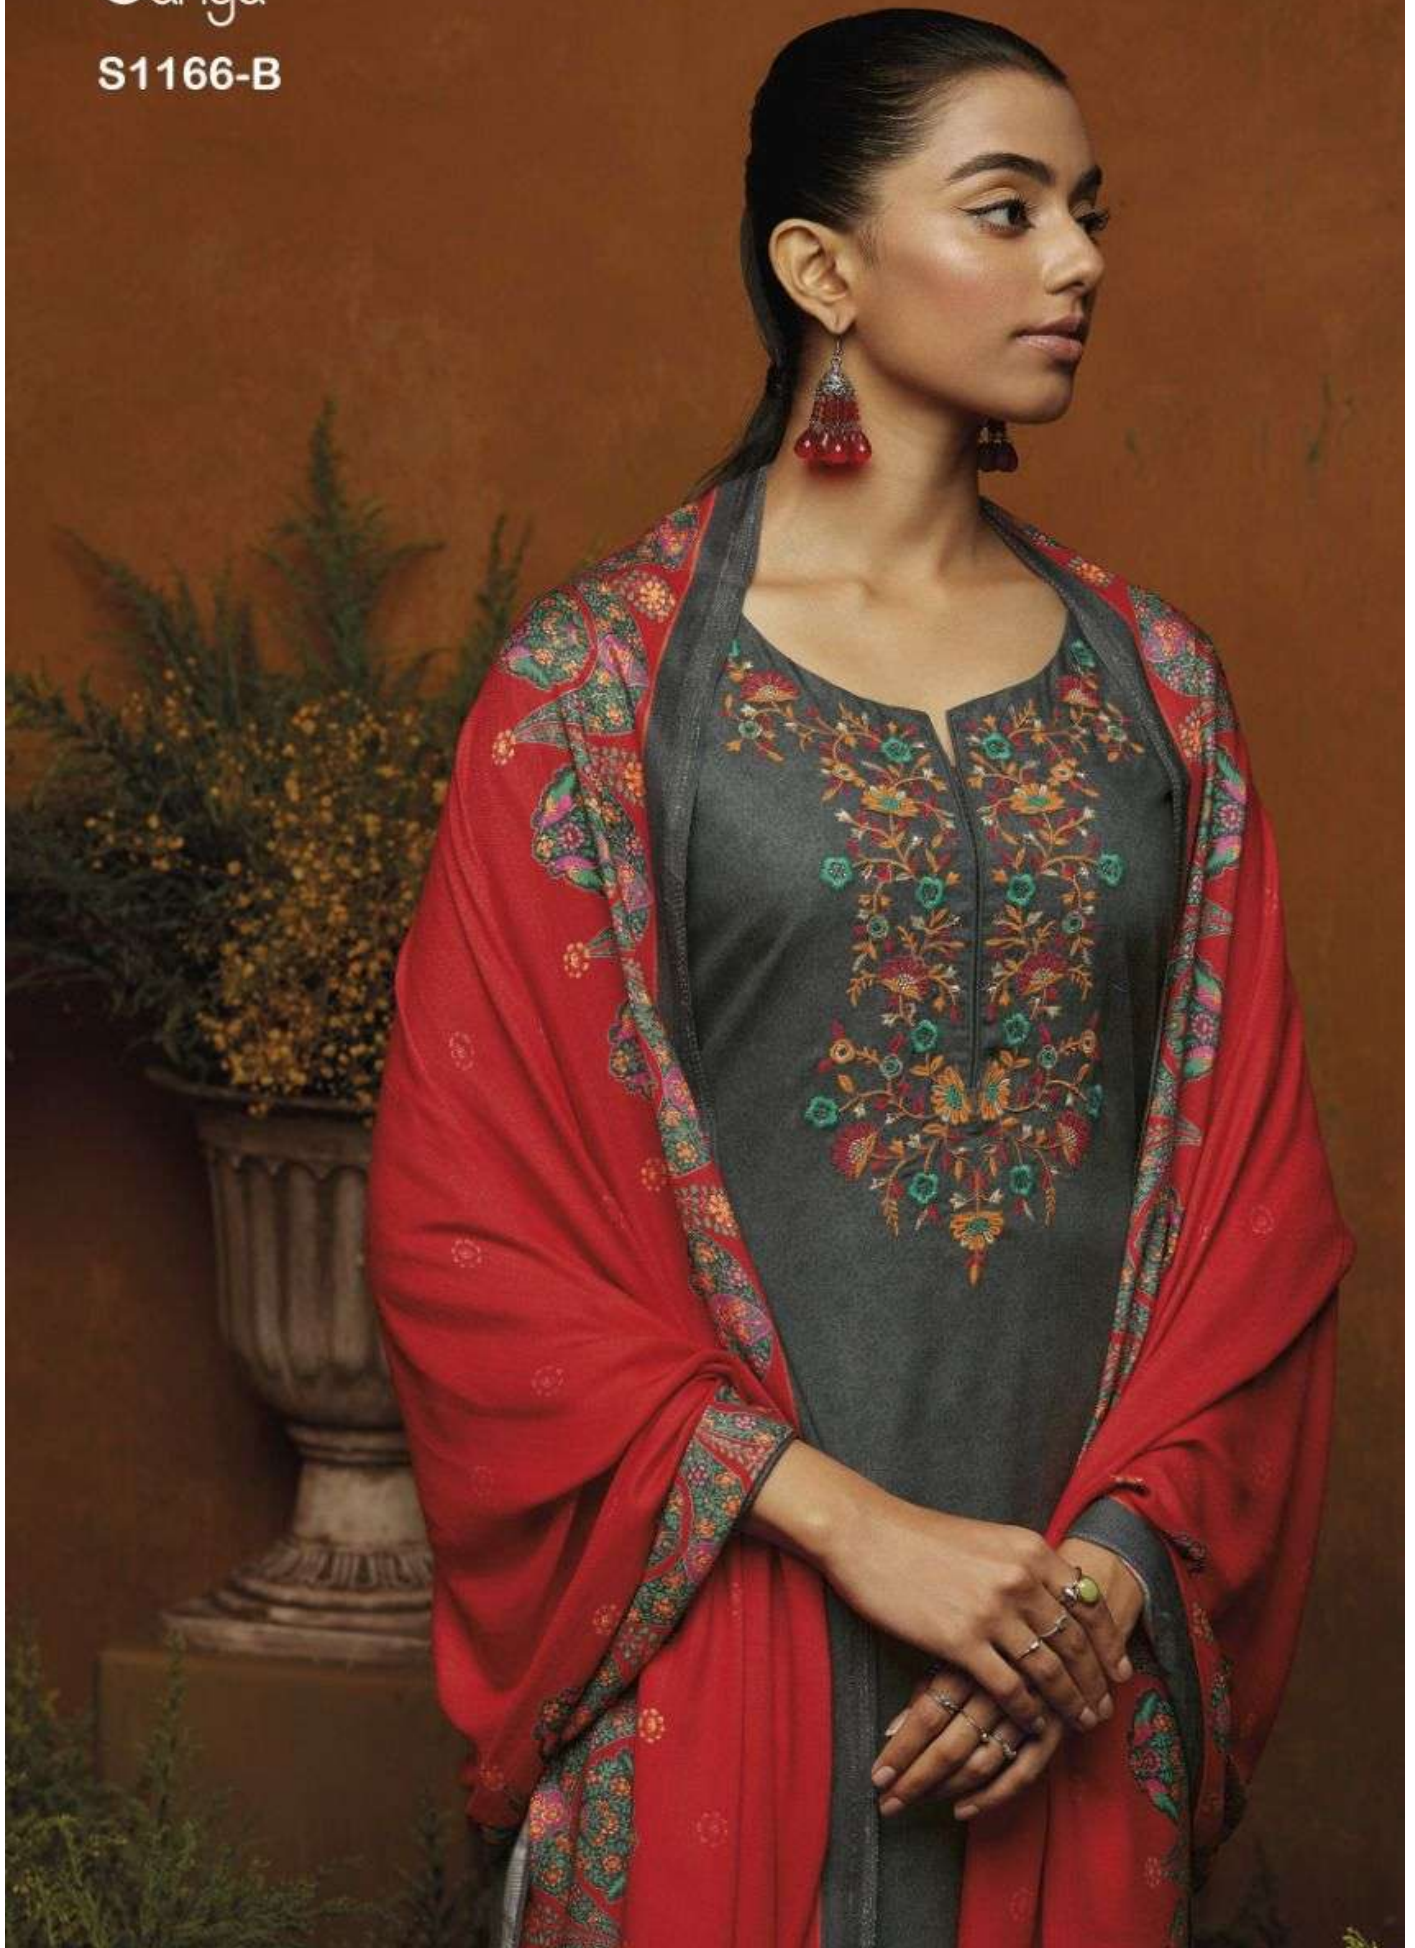

Ganga®

S1166-B