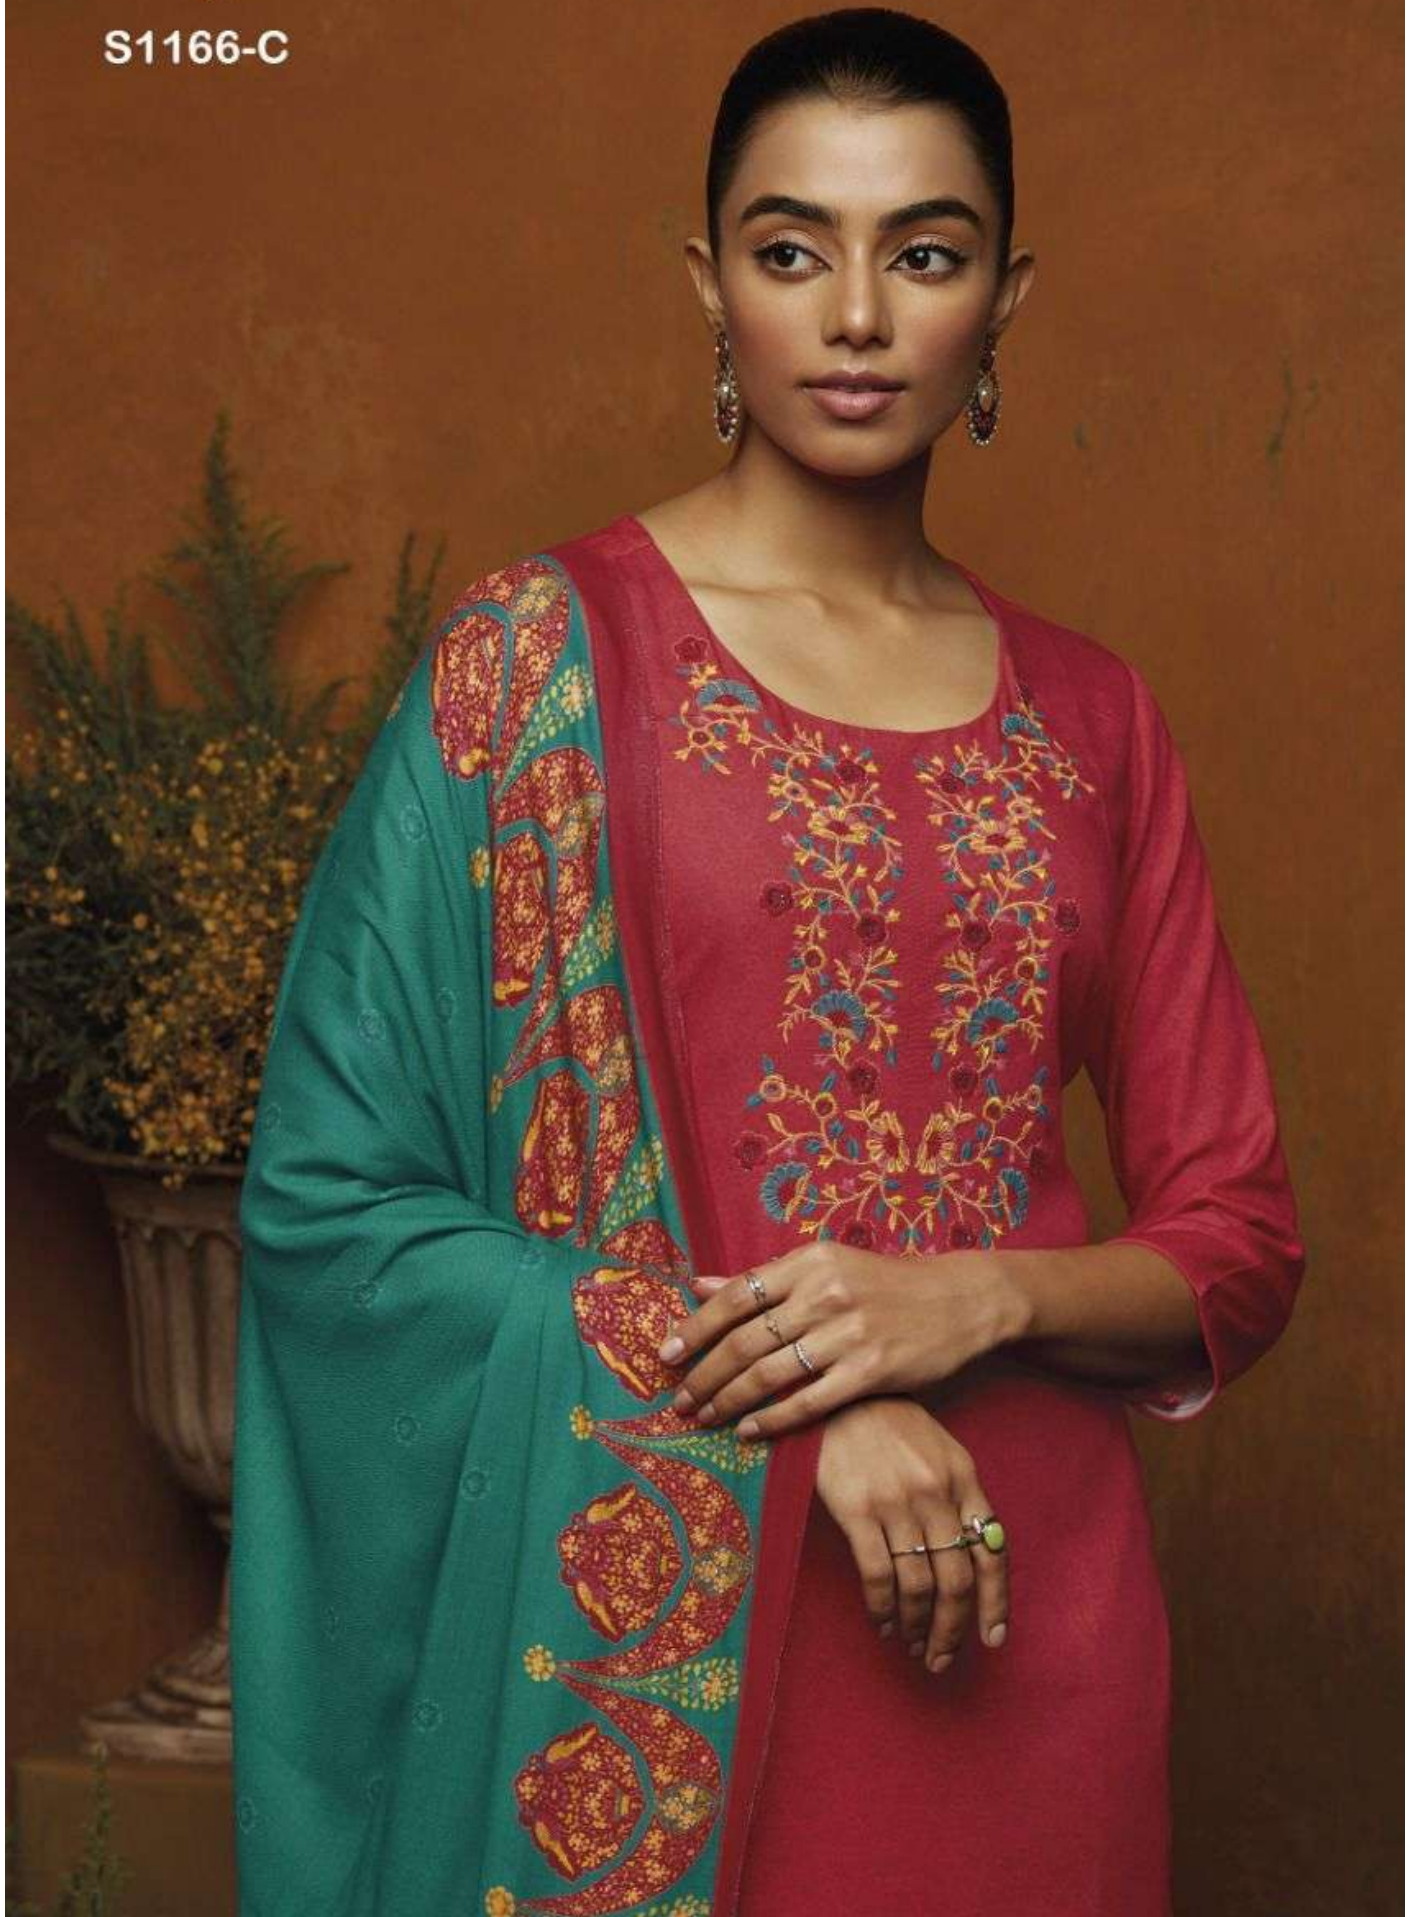

Ganga®

S1166-C