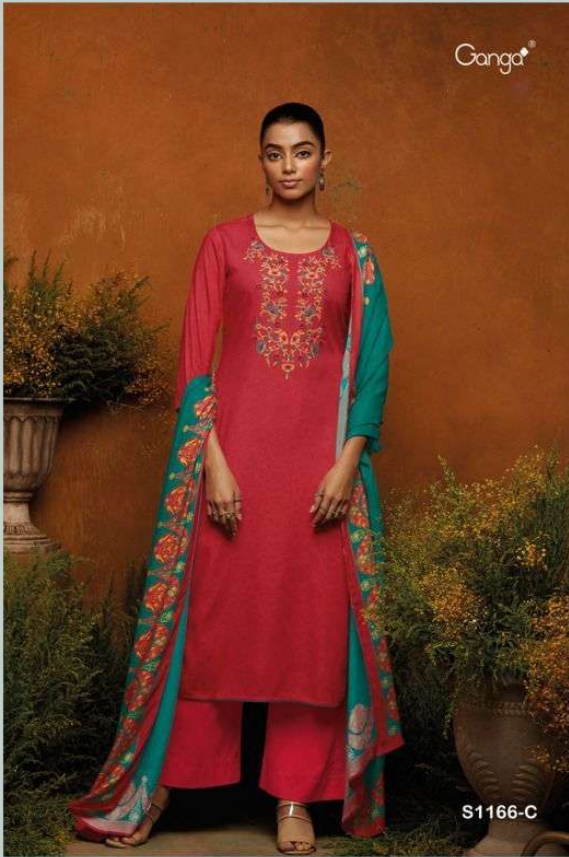

Ganga®

S1166-D

| | |
|-----------------|--|
| PRODUCT NAME | ARSHIA |
| D.NO. | S1166 |
| DESCRIPTION | <p>TOP PREMIUM WOOL PASHMINA DOBBY PRINTED WITH EMBROIDERY AND SWAROVSKI WORK</p> <p>BOTTOM PREMIUM WOOL PASHMINA PLAIN SOLID COLOR</p> <p>DUPATTA FINEST VISCOSE SHAWL PRINTED</p> |
| HSN CODE | 540754 |
| WHOLESALE PRICE | 1399/- EACH+GST(EXTRA) |