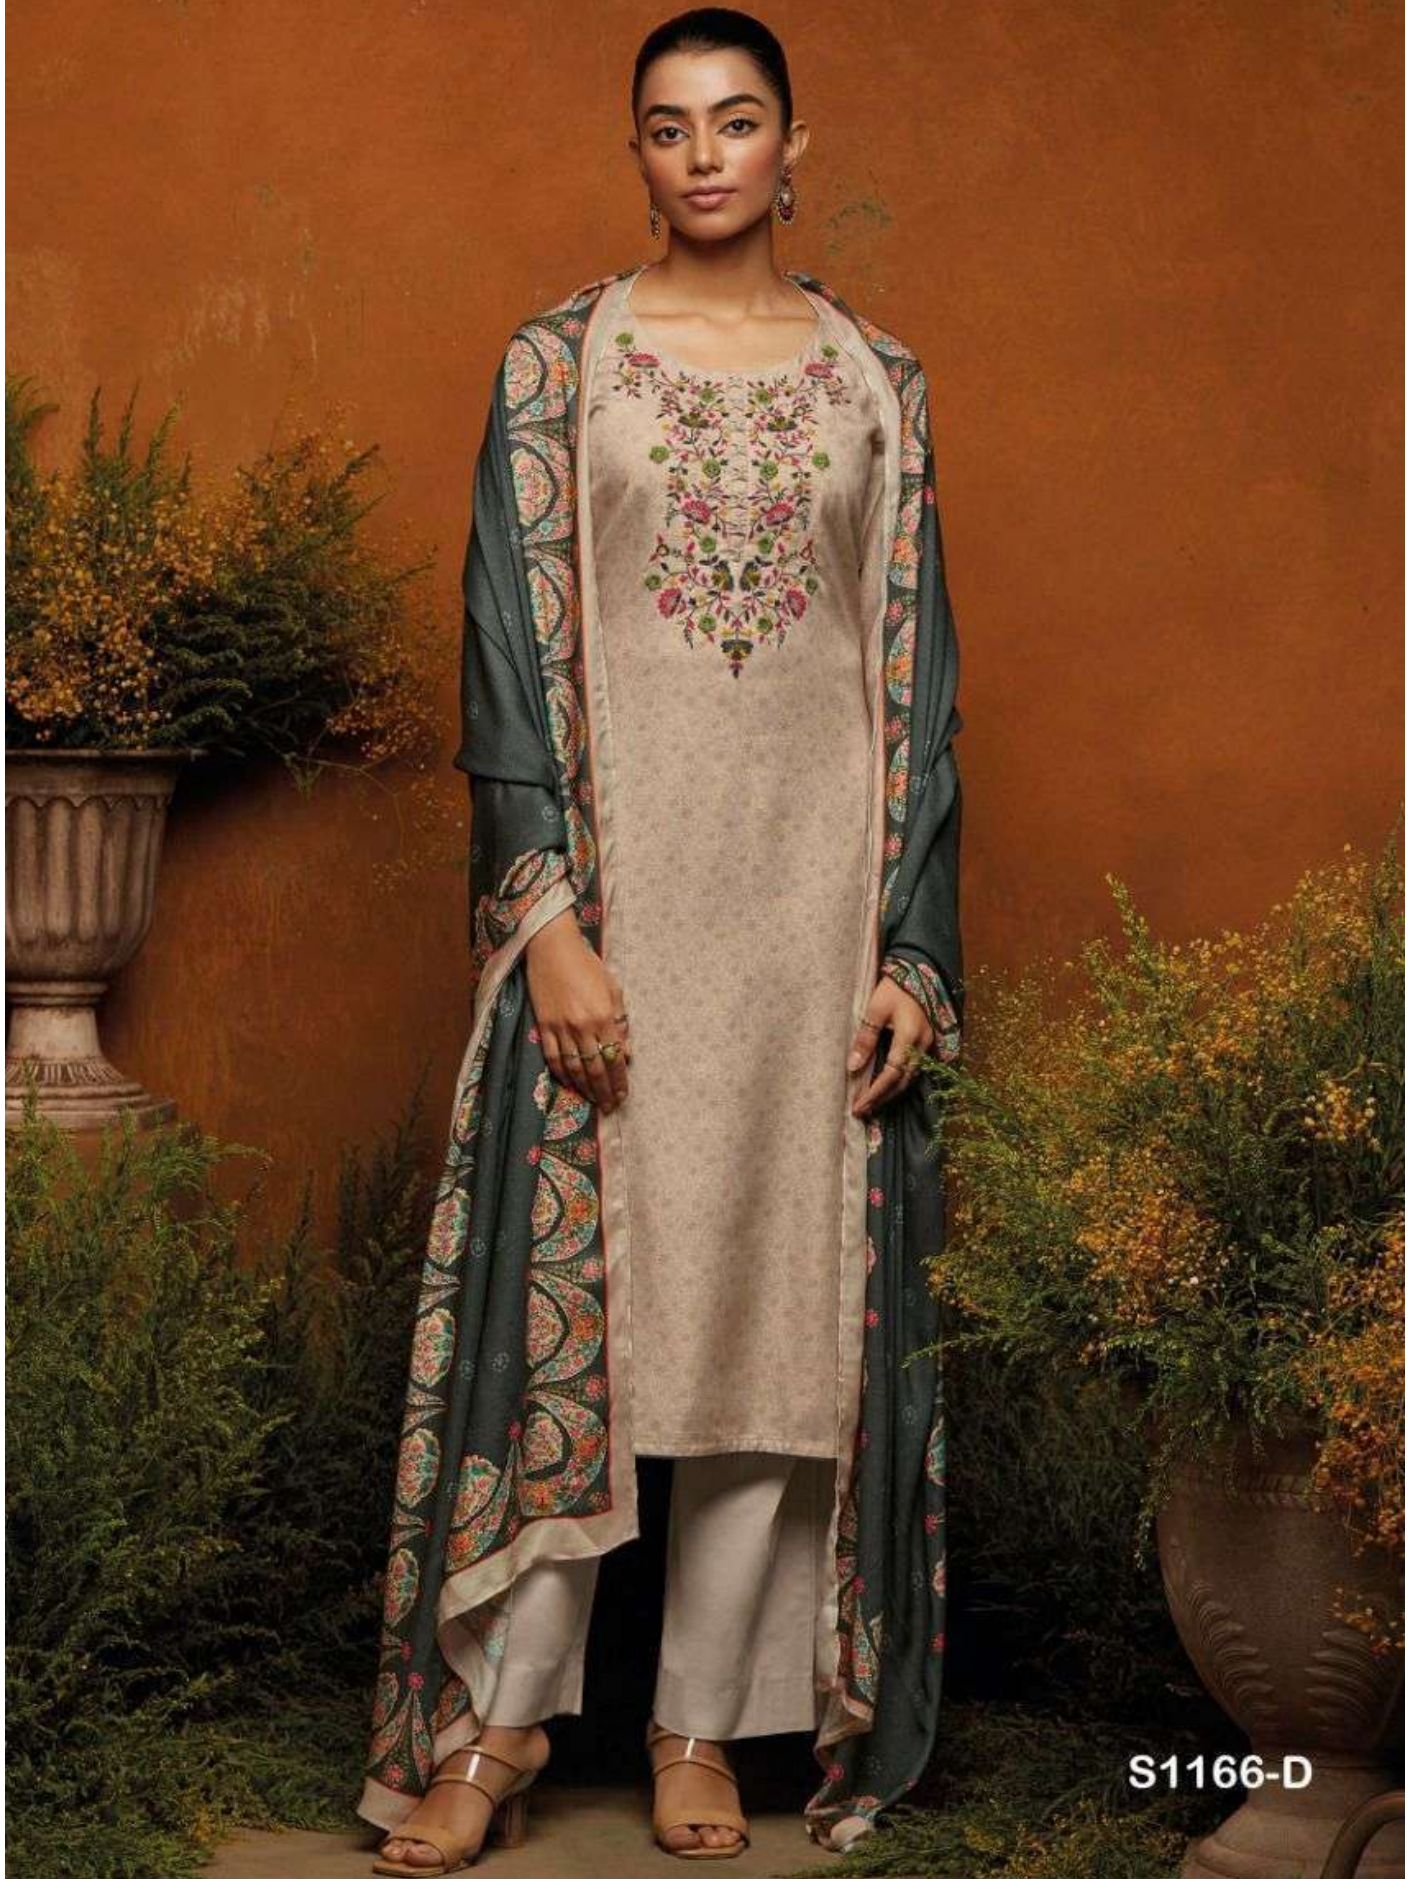

Ganga®

S1166-D

| | |
|-----------------|--|
| PRODUCT NAME | ARSHIA |
| D.NO. | S1166 |
| DESCRIPTION | <p>TOP PREMIUM WOOL PASHMINA DOBBY PRINTED WITH EMBROIDERY AND SWAROVSKI WORK</p> <p>BOTTOM PREMIUM WOOL PASHMINA PLAIN SOLID COLOR</p> <p>DUPATTA FINEST VISCOSE SHAWL PRINTED</p> |
| HSN CODE | 540754 |
| WHOLESALE PRICE | 1399/- EACH+GST(EXTRA) |