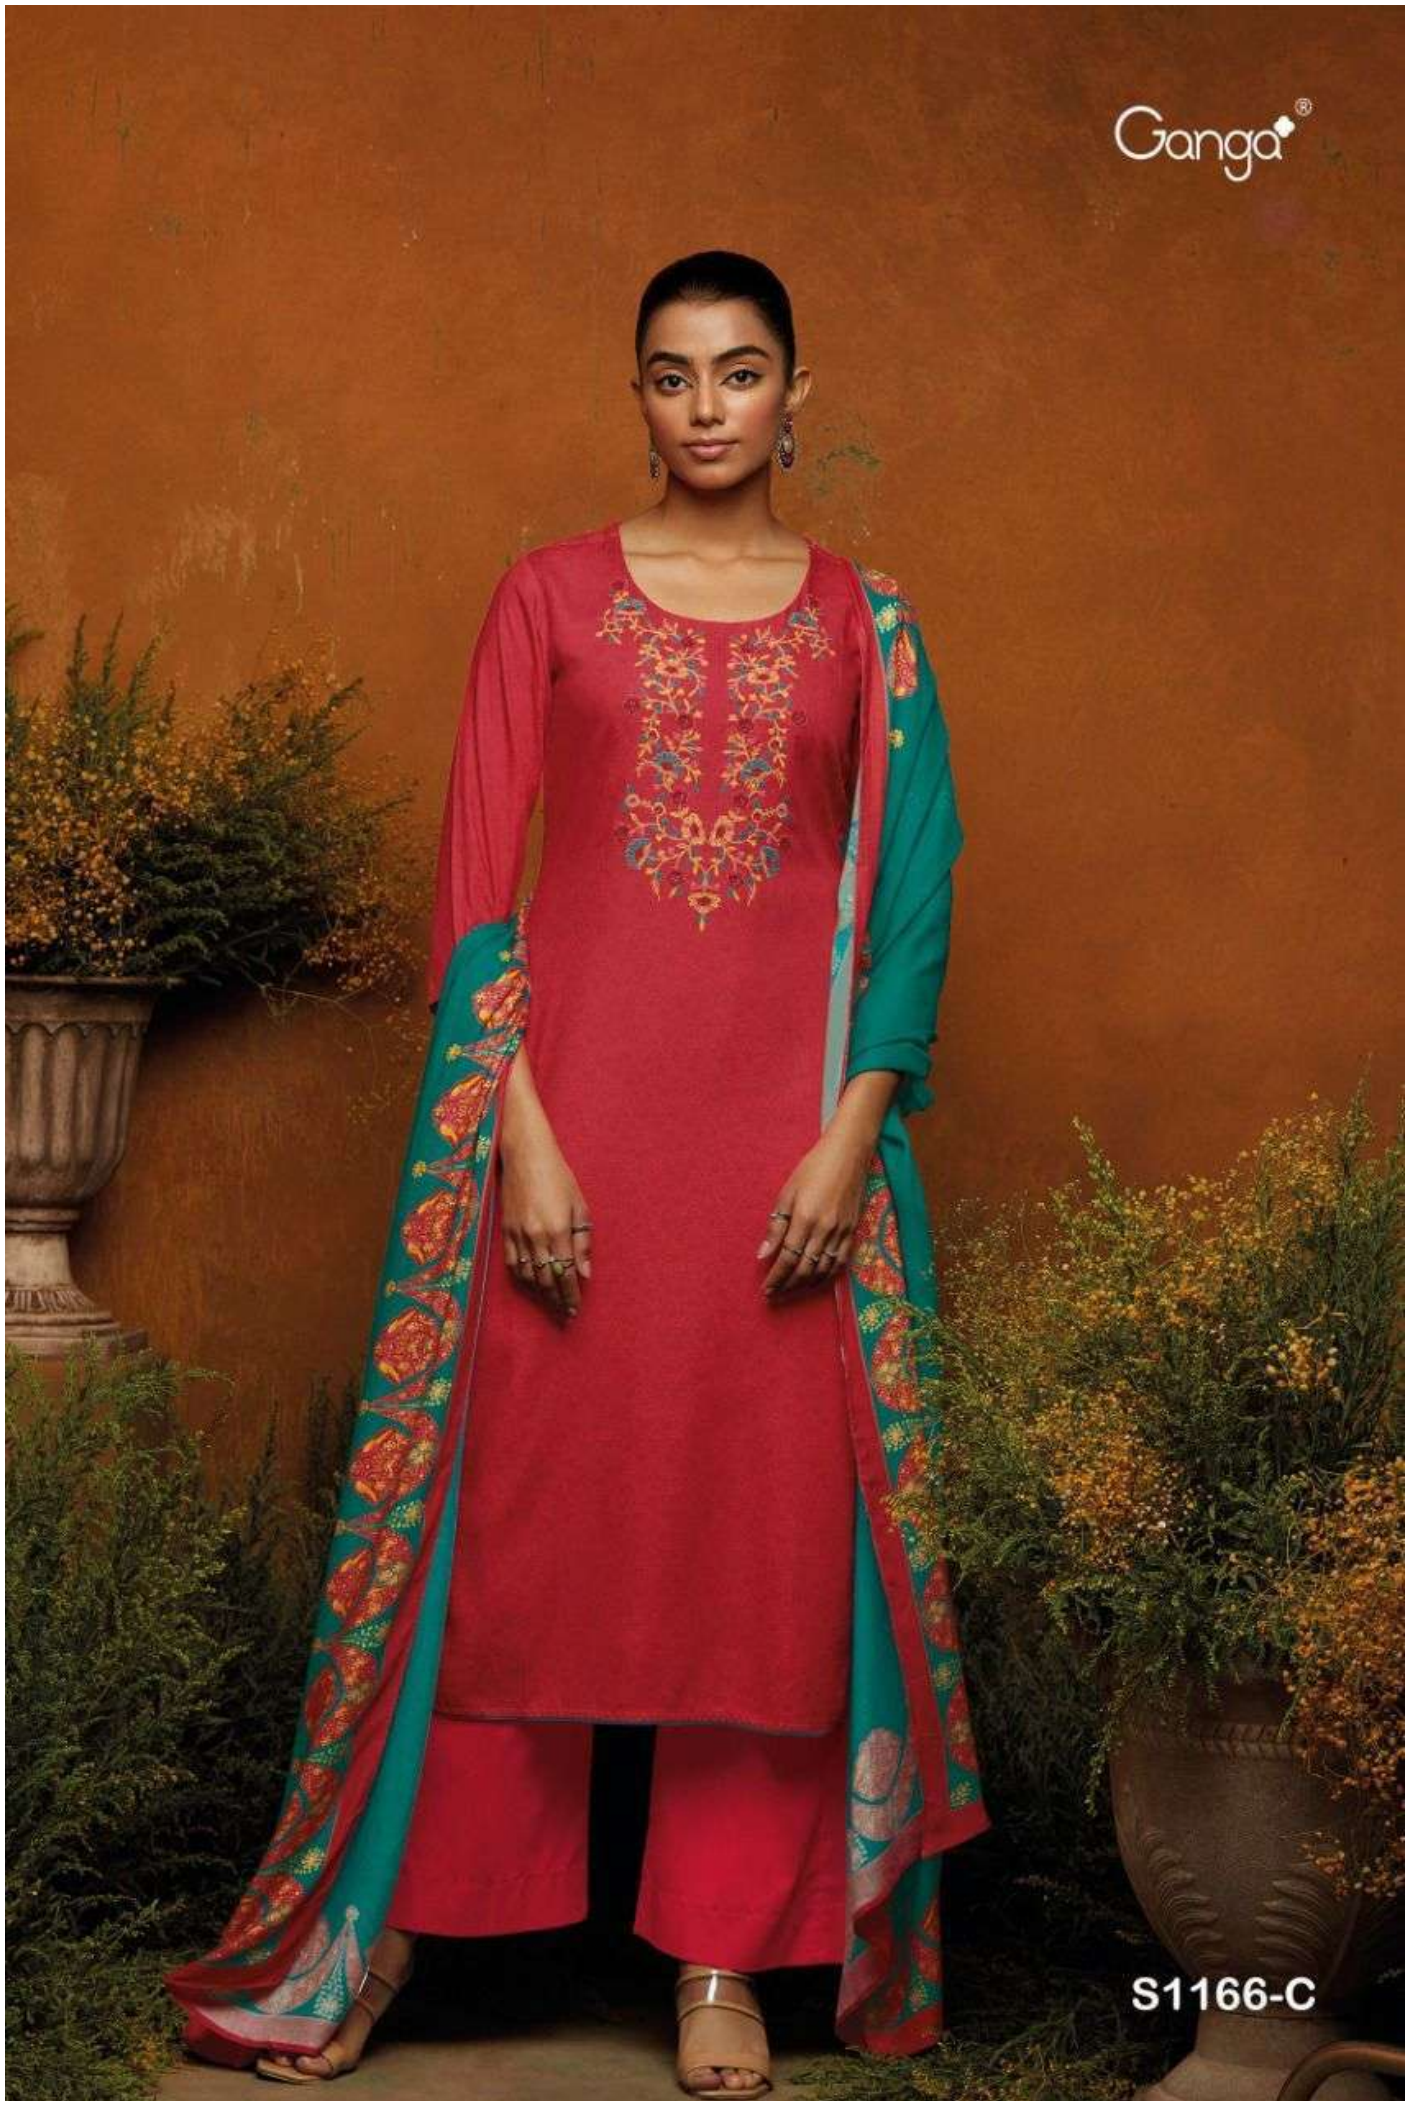

Ganga®

S1166-C