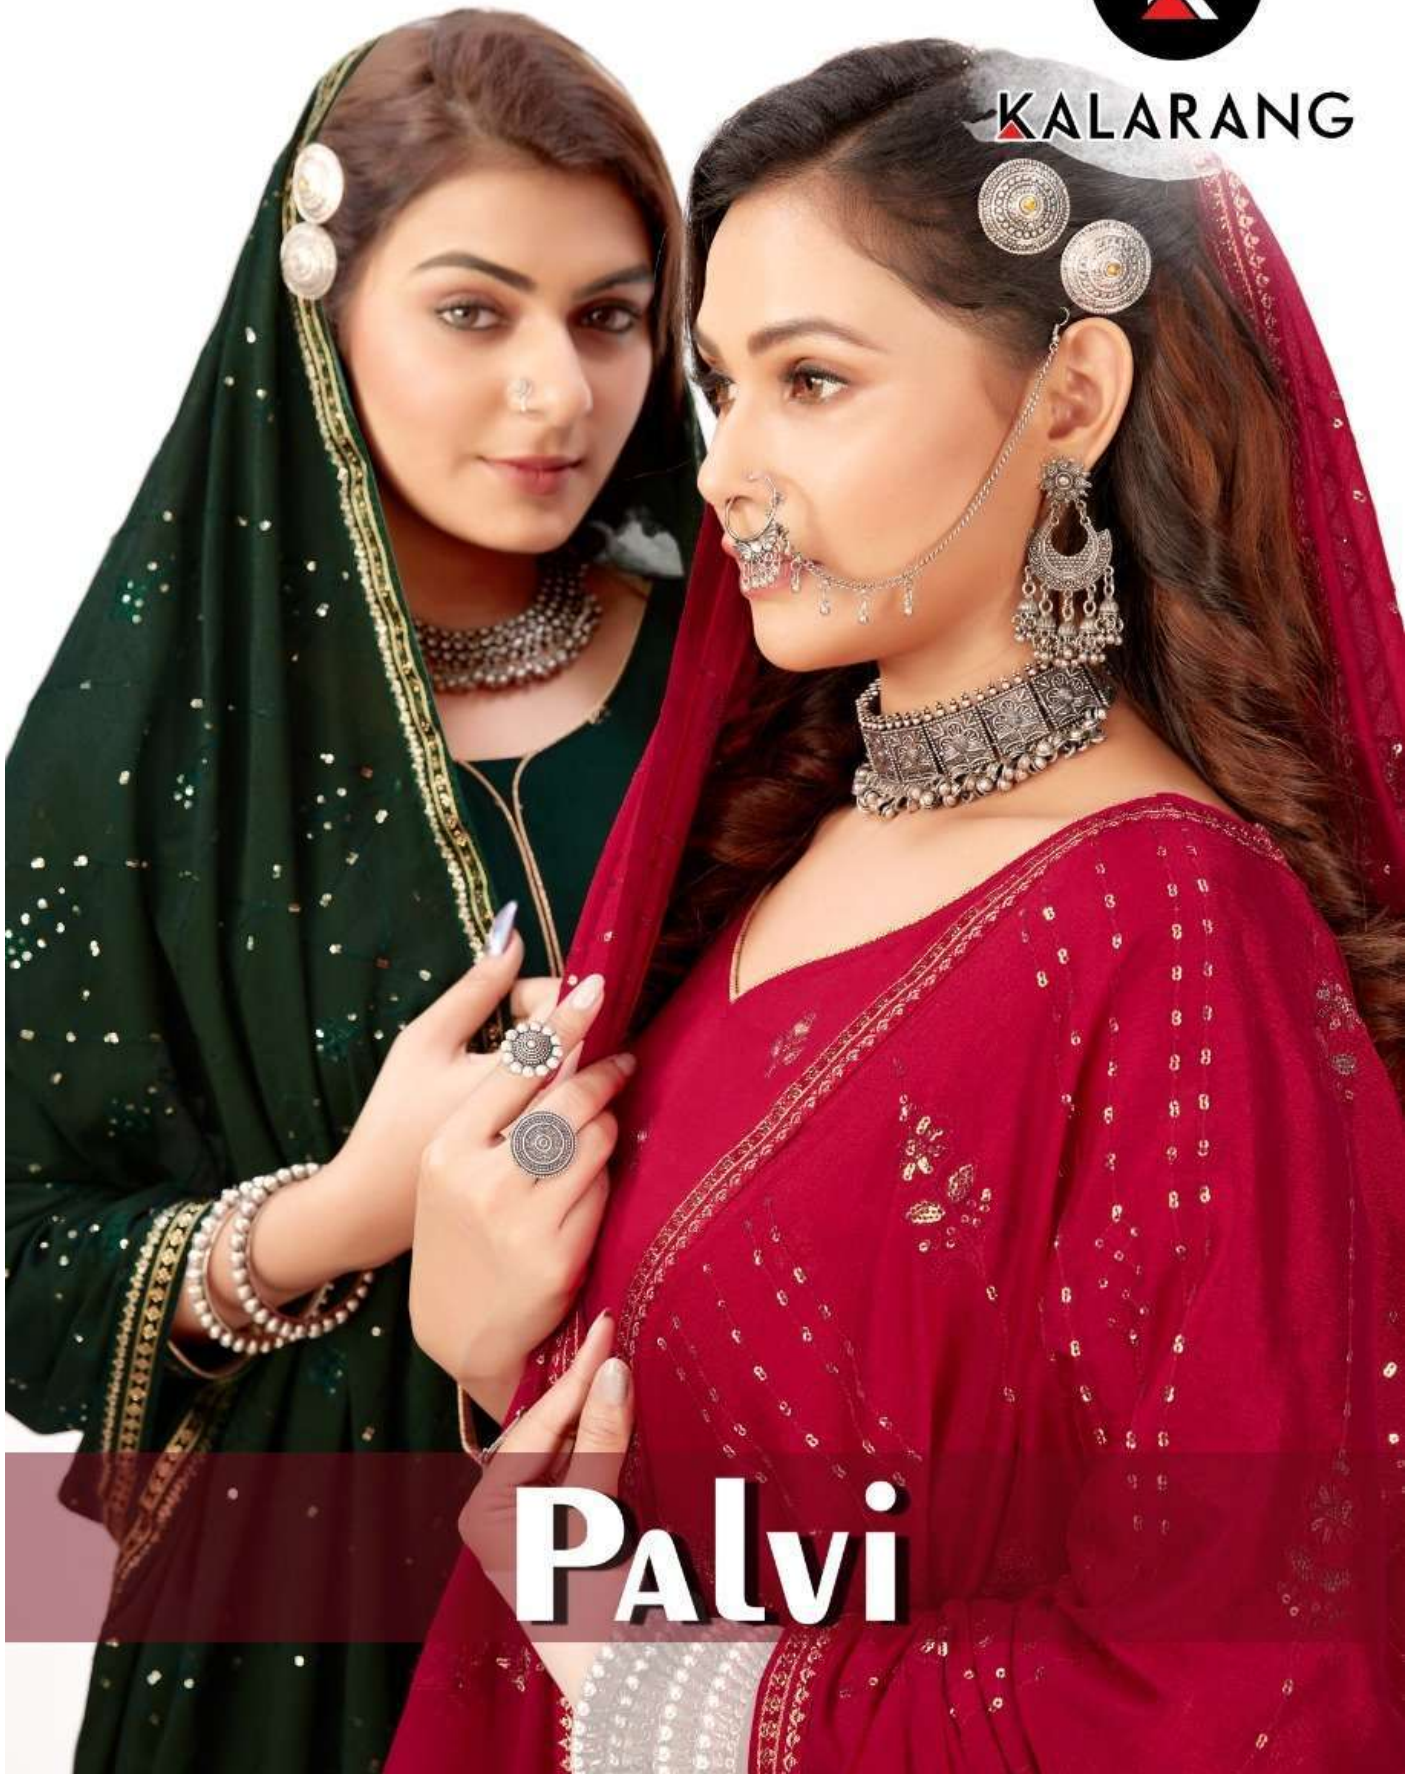

KALARANG

Palvi