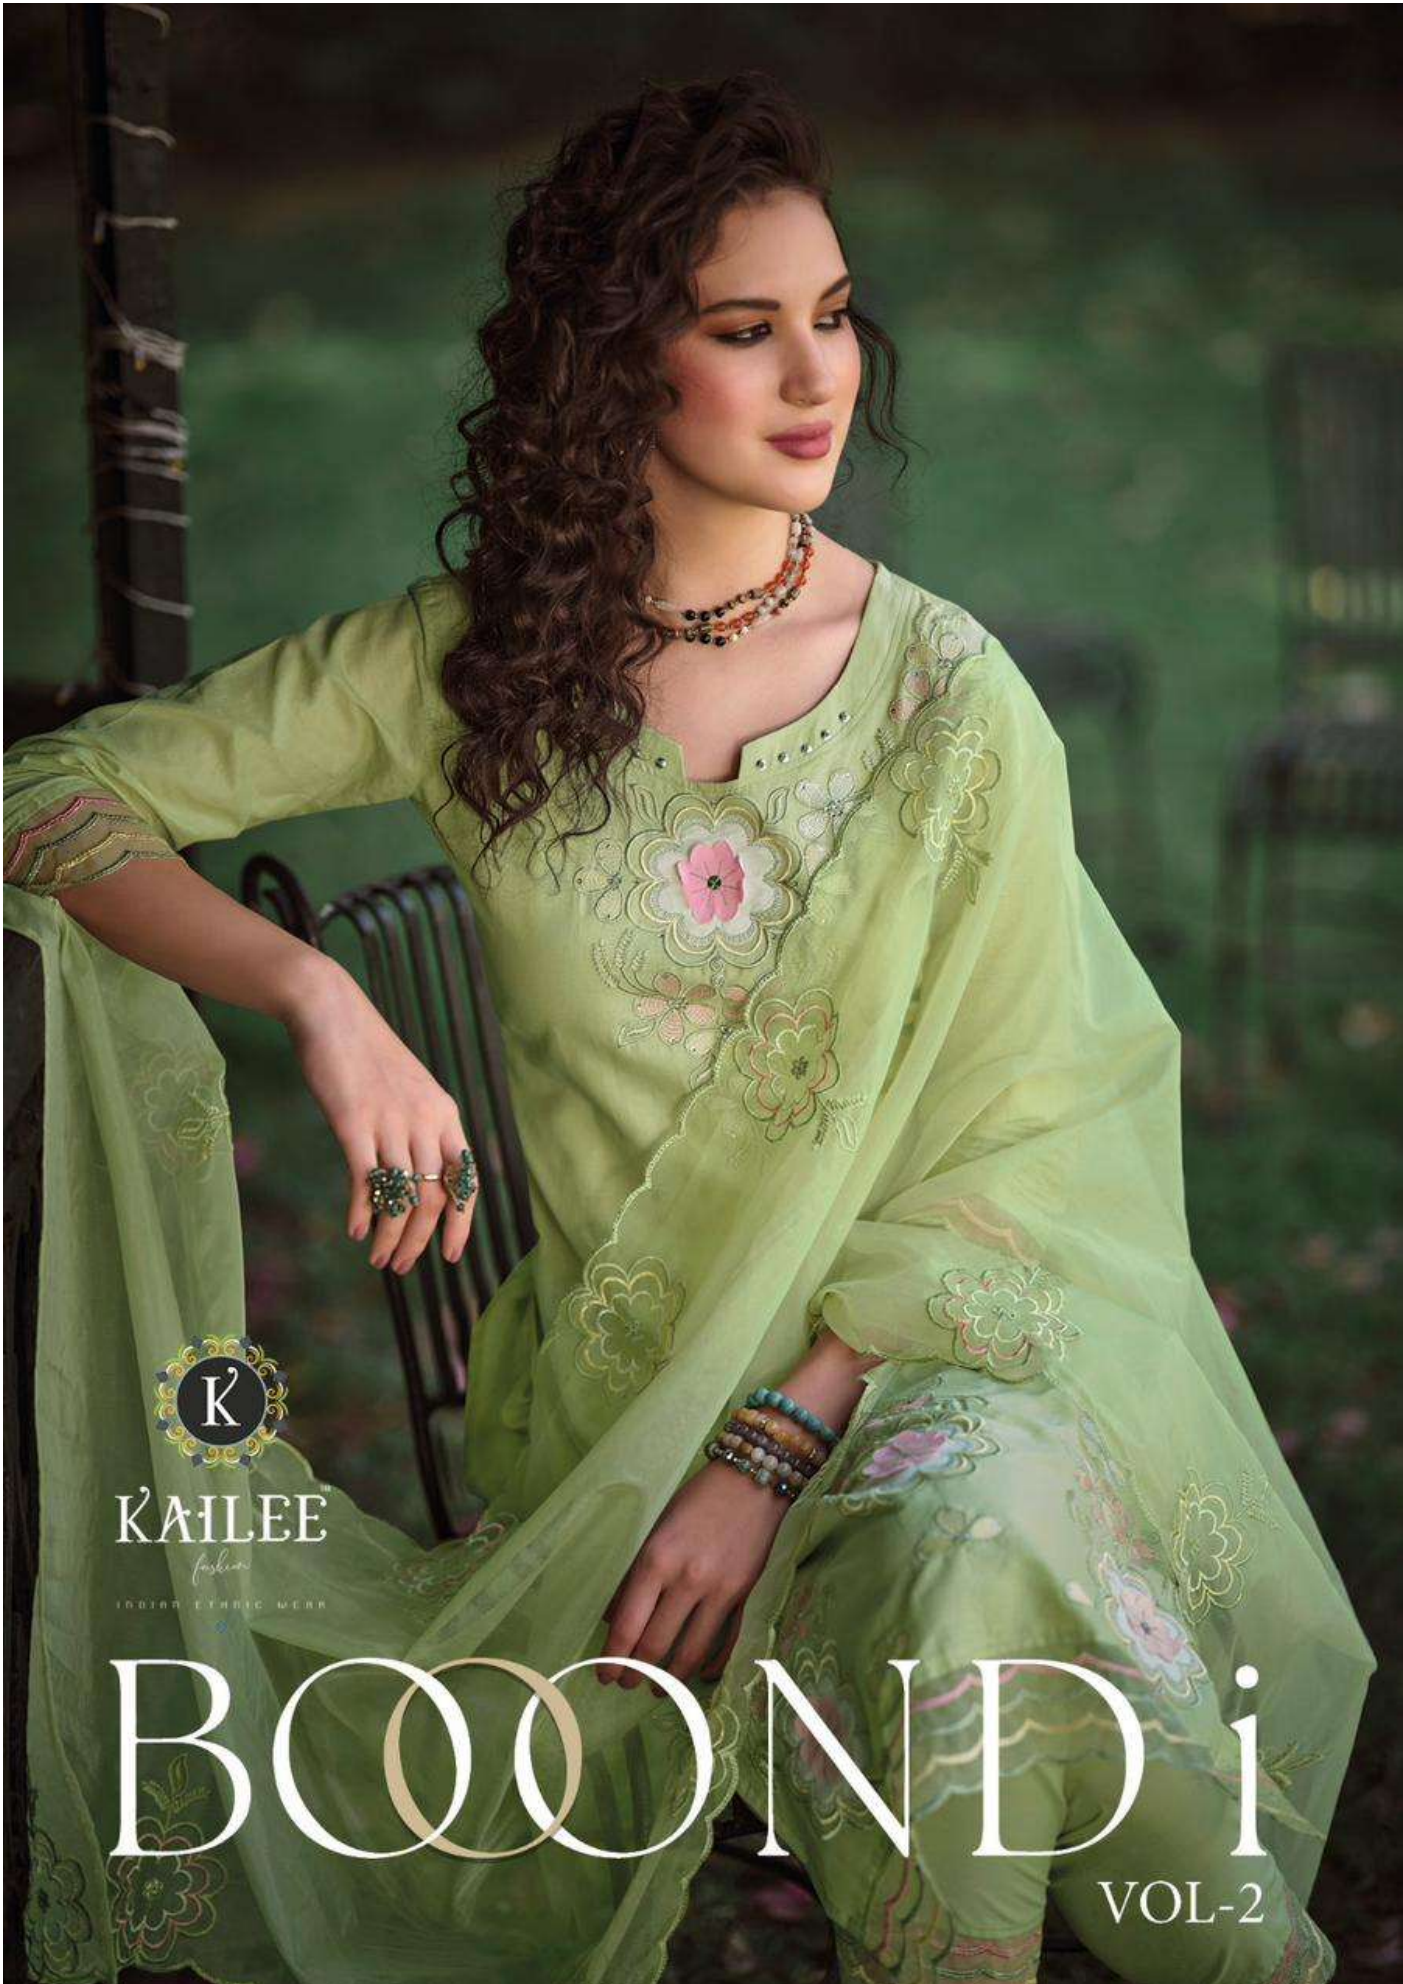

KAILEE

fashion

100% COTTON MERIN

# BOONDi

VOL-2

KAILEE

*fashion*

100% COTTON MERIN

# BOONDi

VOL-2

KAILEE™

*fashion*

INDIAN ETHNIC WEAR

40603

KAILEE™

*fashion*