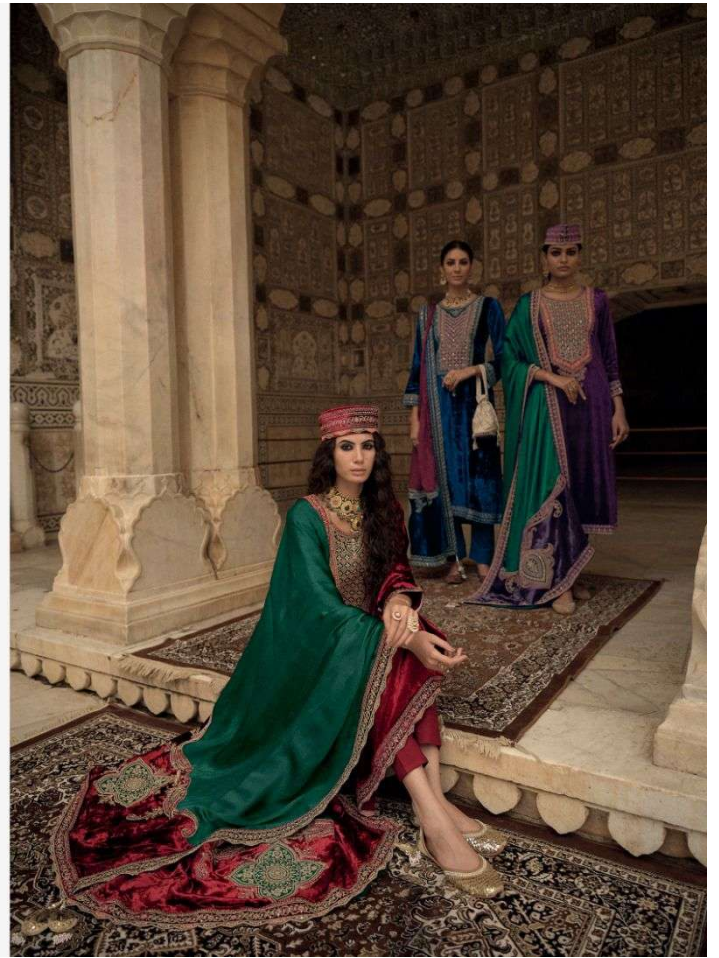

Shahi Andaz

Luxury Festive Collection

Shahi Andaz

Luxury Festive Collection

IBIZA™
A COLLECTION OF FASHION

Shahi Andaz

Luxury Festive Collection

 **IBIZA**
A lifestyle to follow
Shahi Andaz
Luxury Festive Collection

IBIZA™
A TRIBUTE TO ELEGANCE™

Shahi Andaz
Luxury Festive Collection

IBIZA
Shahi Andaz
Luxury Festive Collection

NO	DESCRIPTION	RATE
10451		3595/-
	SHIRT	
10452	This shirt is crafted from pure Florence viscose velvet, a sumptuous and refined fabric that flows gracefully on the body. The shirt showcases splendid mina work and rich embroidery work that impart elegance and allure to the outfit. The front of the shirt has designer beautiful patch-work that are fashioned from velvet and adorned with rich details	3595/-
10453		3595/-
10454		3595/-
	DUPATTA	
10455	This dupatta is of pure Turin organza satin, a breezy and ethereal fabric that harmonizes with the shirt. The dupatta has velvet lace on all four sides that are embroidered with delicate patterns. The two ends of the pallu have designer velvet patches that coordinate with the shirt	3595/-
10456		3595/-
	TROUSERS	
10457	Stylish trousers made from pure Rimini viscose pashmina, a smooth and warm fabric. The trousers have versatile colors. The fabric is warm and comfortable	3595/-
10458		3595/-
DESIGNR-8		RATE:-28760