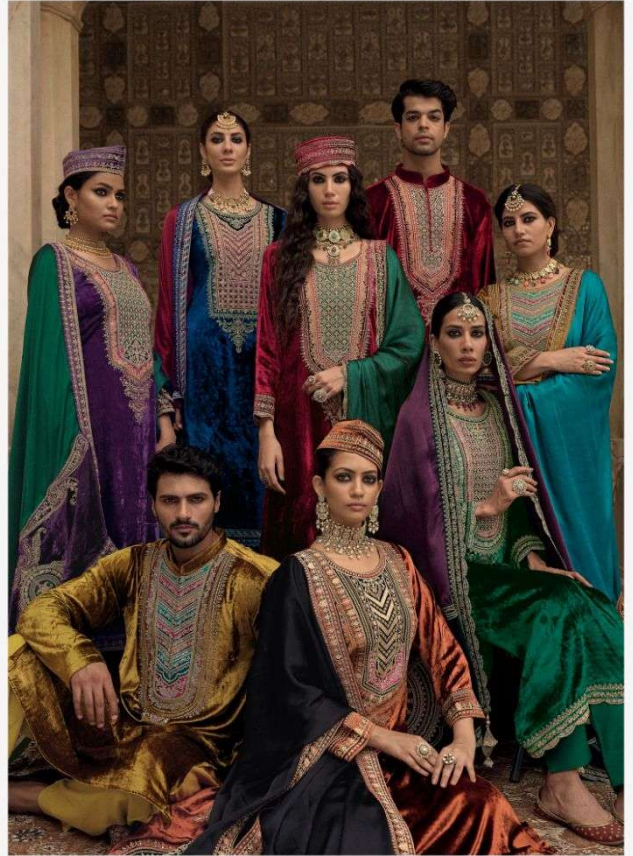

Shahi Andaz

Luxury Festive Collection

Shahi Andaz

Luxury Festive Collection

IBIZA™
A COLLECTION OF FASHION

Shahi Andaz

Luxury Festive Collection

 **IBIZA**
A lifestyle to follow
Shahi Andaz
Luxury Festive Collection

IBIZA™
A TRIBUTE TO ELEGANCE™

Shahi Andaz
Luxury Festive Collection

IBIZA
Shahi Andaz
Luxury Festive Collection

NO	DESCRIPTION	RATE
10451		3595/-
	SHIRT	
10452	This shirt is crafted from pure Florence viscose velvet, a sumptuous and refined fabric that flows gracefully on the body. The shirt showcases splendid mina work and rich embroidery work that impart elegance and allure to the outfit. The front of the shirt has designer beautiful patch-work that are fashioned from velvet and adorned with rich details	3595/-
10453		3595/-
10454		3595/-
	DUPATTA	
10455	This dupatta is of pure Turin organza satin, a breezy and ethereal fabric that harmonizes with the shirt. The dupatta has velvet lace on all four sides that are embroidered with delicate patterns. The two ends of the pallu have designer velvet patches that coordinate with the shirt	3595/-
10456		3595/-
	TROUSERS	
10457	Stylish trousers made from pure Rimini viscose pashmina, a smooth and warm fabric. The trousers have versatile colors. The fabric is warm and comfortable	3595/-
10458		3595/-
DESIGNR-8		RATE:-28760