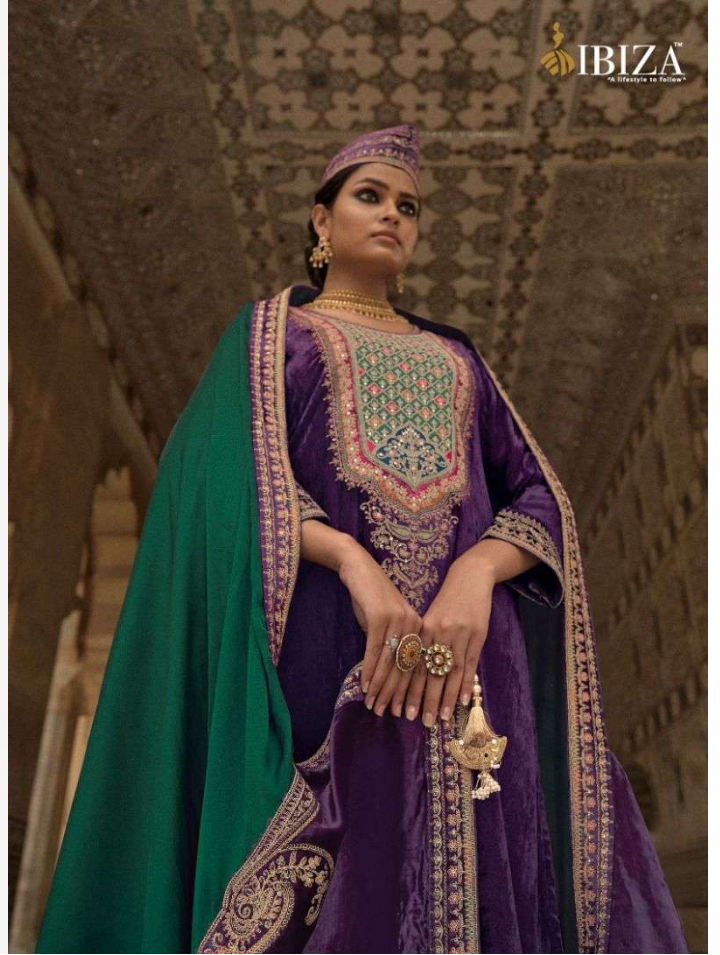

IBIZA
"A Lifestyle to Follow"