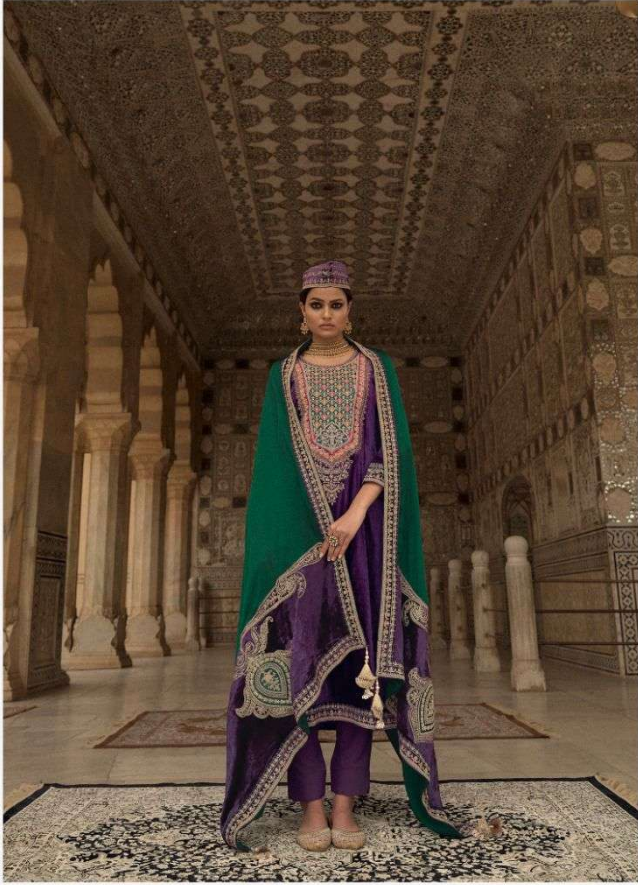

IBIZA
"A Lifestyle to Follow"