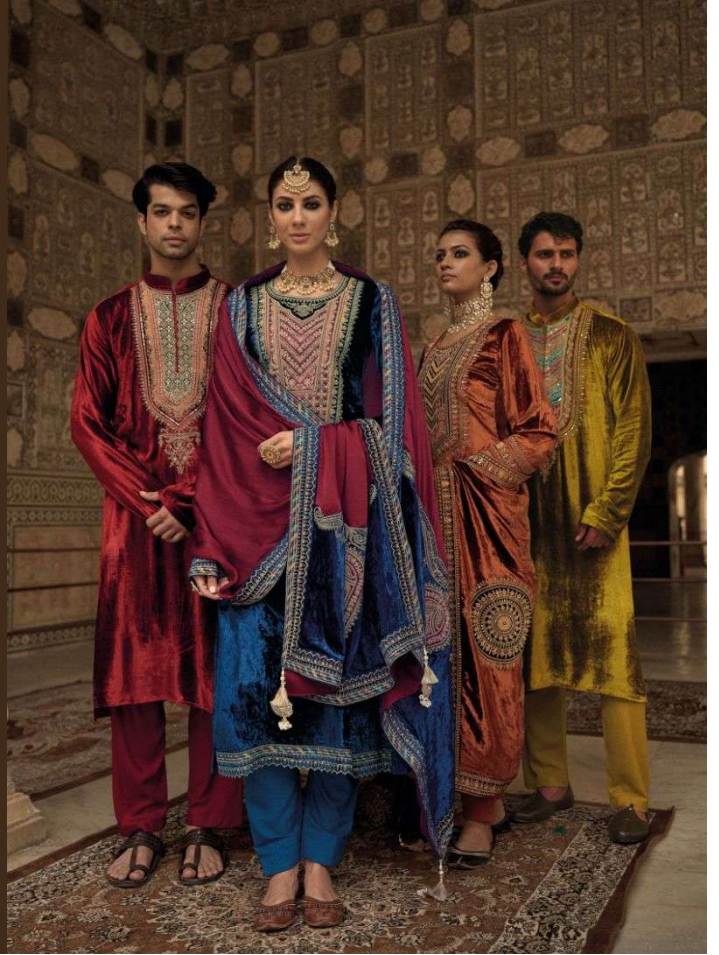

 **IBIZA™**
A lifestyle to follow™
Shahi Andaz
Luxury Festive Collection

Shahi Andaz

Luxury Festive Collection

 **IBIZA™**
A Lifestyle to Follow™
Shahi Andaz
Luxury Festive Collection

 **IBIZA™**
A lifestyle in fabric

IBIZA™
A TRIBUTE TO ELEGANCE™

Shahi Andaz
Luxury Festive Collection

IBIZA
Shahi Andaz
Luxury Festive Collection

NO	DESCRIPTION	RATE
10451		3595/-
	SHIRT	
10452	This shirt is crafted from pure Florence viscose velvet, a sumptuous and refined fabric that flows gracefully on the body. The shirt showcases splendid mina work and rich embroidery work that impart elegance and allure to the outfit. The front of the shirt has designer beautiful patch-work that are fashioned from velvet and adorned with rich details	3595/-
10453		3595/-
10454		3595/-
	DUPATTA	
10455	This dupatta is of pure Turin organza satin, a breezy and ethereal fabric that harmonizes with the shirt. The dupatta has velvet lace on all four sides that are embroidered with delicate patterns. The two ends of the pallu have designer velvet patches that coordinate with the shirt	3595/-
10456		3595/-
	TROUSERS	
10457	Stylish trousers made from pure Rimini viscose pashmina, a smooth and warm fabric. The trousers have versatile colors. The fabric is warm and comfortable	3595/-
10458		3595/-
DESIGNR-8		RATE:-28760