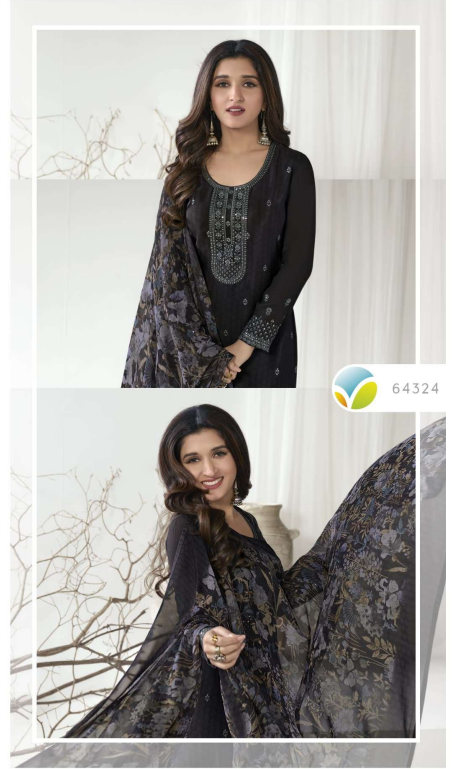

SILKINA[®]

A Brand by Vinay

ROYAL CREPE - 43

A Product by Silkina

SILKINA[®]

A Brand by Vinay[®]

ROYAL CREPE - 43

A Product by Silkina[®]

64321

64322

VINAY FASHION PRESENTING
ROYAL CREPE-43
—BY—
KASEESH
(A BRAND BY VINAY)

PRODUCT DESCRIPTION	DSN NO.	RATE
TOP EMBROIDERED ROYAL CREPE FABRIC	64321	1100/-
	64322	1100/-
	64323	1100/-
BOTTOM ROYAL CREPE FABRIC	64324	1100/-
	64325	1100/-
DUPATTA DIGITAL PRINTED GEORGETTE	64326	1100/-
	64327	1100/-
	64328	1100/-
TOTAL AMOUNT : 8800/- + GST		
AVERAGE RATE : 1100/- + GST		
HSN CODE : 54075220		