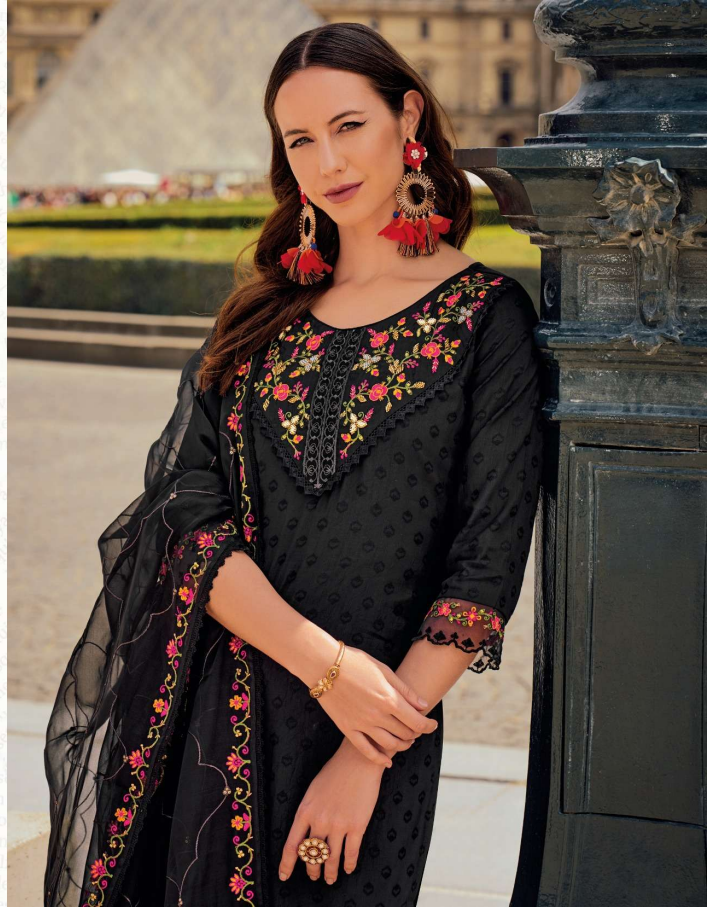

LILY & LALI
GULS PRIDE
A PRODUCT OF FIKRI GROUP