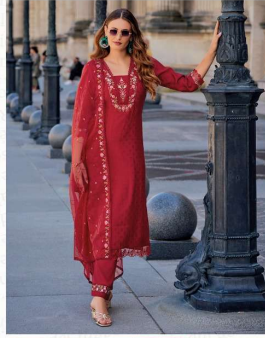

21302 / LILY & LALI