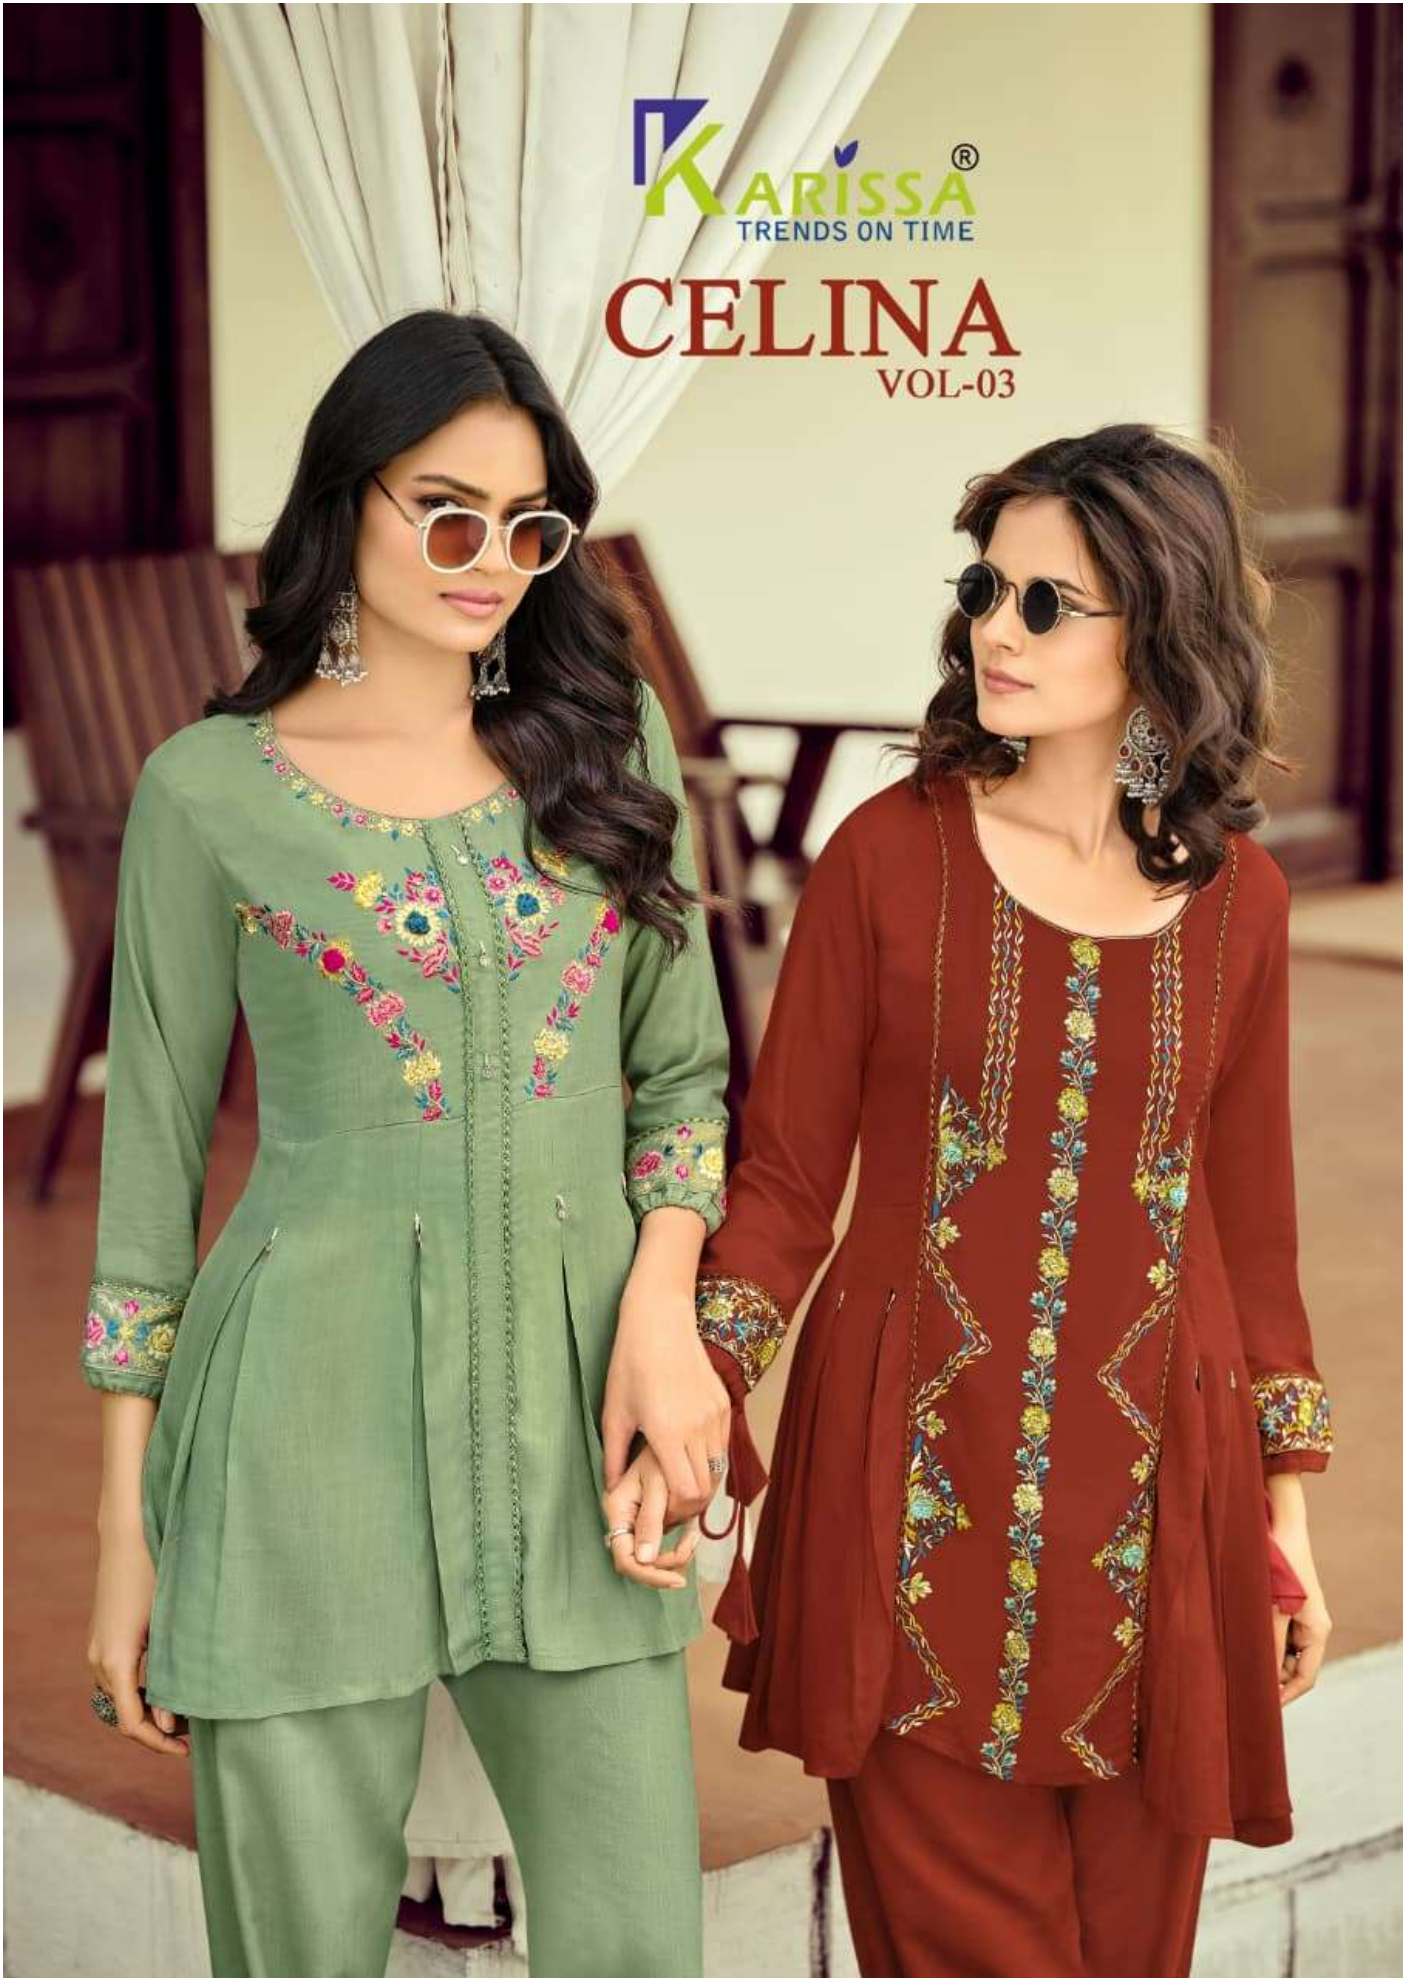

KARISSA[®]
TRENDS ON TIME

CELINA

VOL-03

KARISSA[®]
TRENDS ON TIME

CELINA

VOL-03

1006

KARISSA
TRENDS ON TIME

1005

Fashionable tributes to colour & silhouettes that have inspired trends around the world.

1001

 **KARISSA**[®]
TRENDS ON TIME

Fashionable tributes to colour & silhouettes that have inspired trends around the world.

1002

Brilliant hues & lustrous textures give you a new makeover this season.

1003

	FABRIC DETAILS
{STYLE}	FANCY TOP AFGHANI BOTTOM
{TOP + BOTTOM}	PREMIUM FANCY RAYON SLUB WITH THREAD WORK AND HANDWORK WITH LIVA TAG