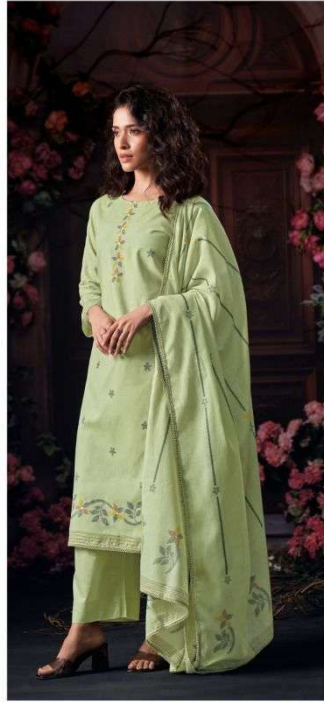

S4739-B

Ganga®
Kivana
S4739- A/B