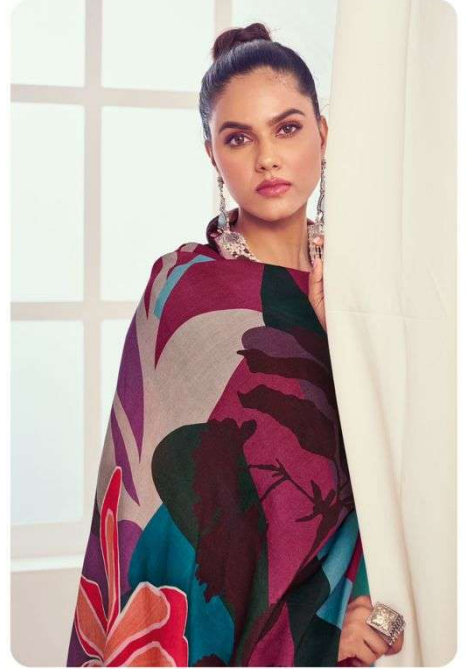

7030

SIMAR®

7029

7031

SIMAR®
Gulzaar

: TOP :

Viscose Lining Digital Print With
Embroidery Work & Handwork

: BOTTOM/INNER :

Pure Santoon Solid Dyed

: DUPATTA :

Viscose Lining Digital Print
With Embroidery Work

7029

7030

7033

7031

7032