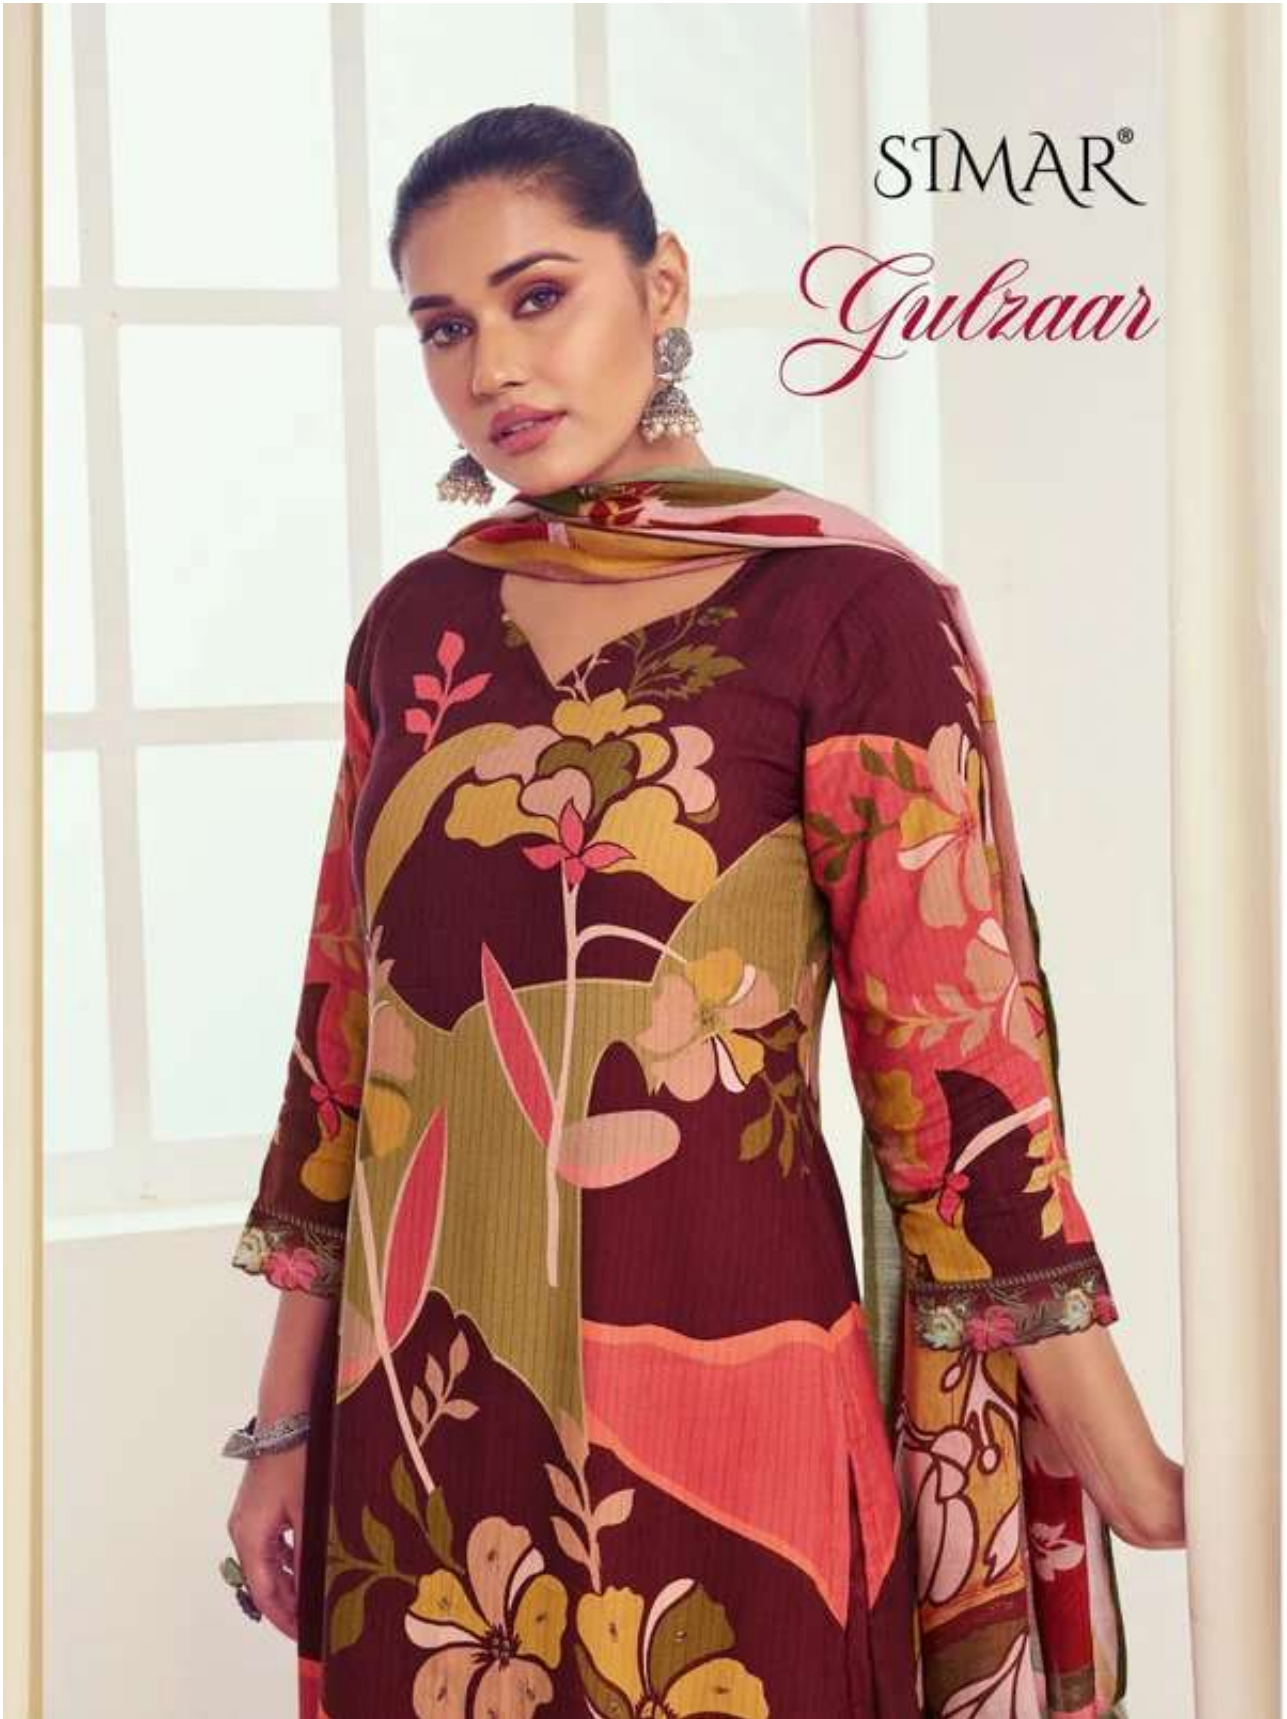

STIMAR®

Gulzaar