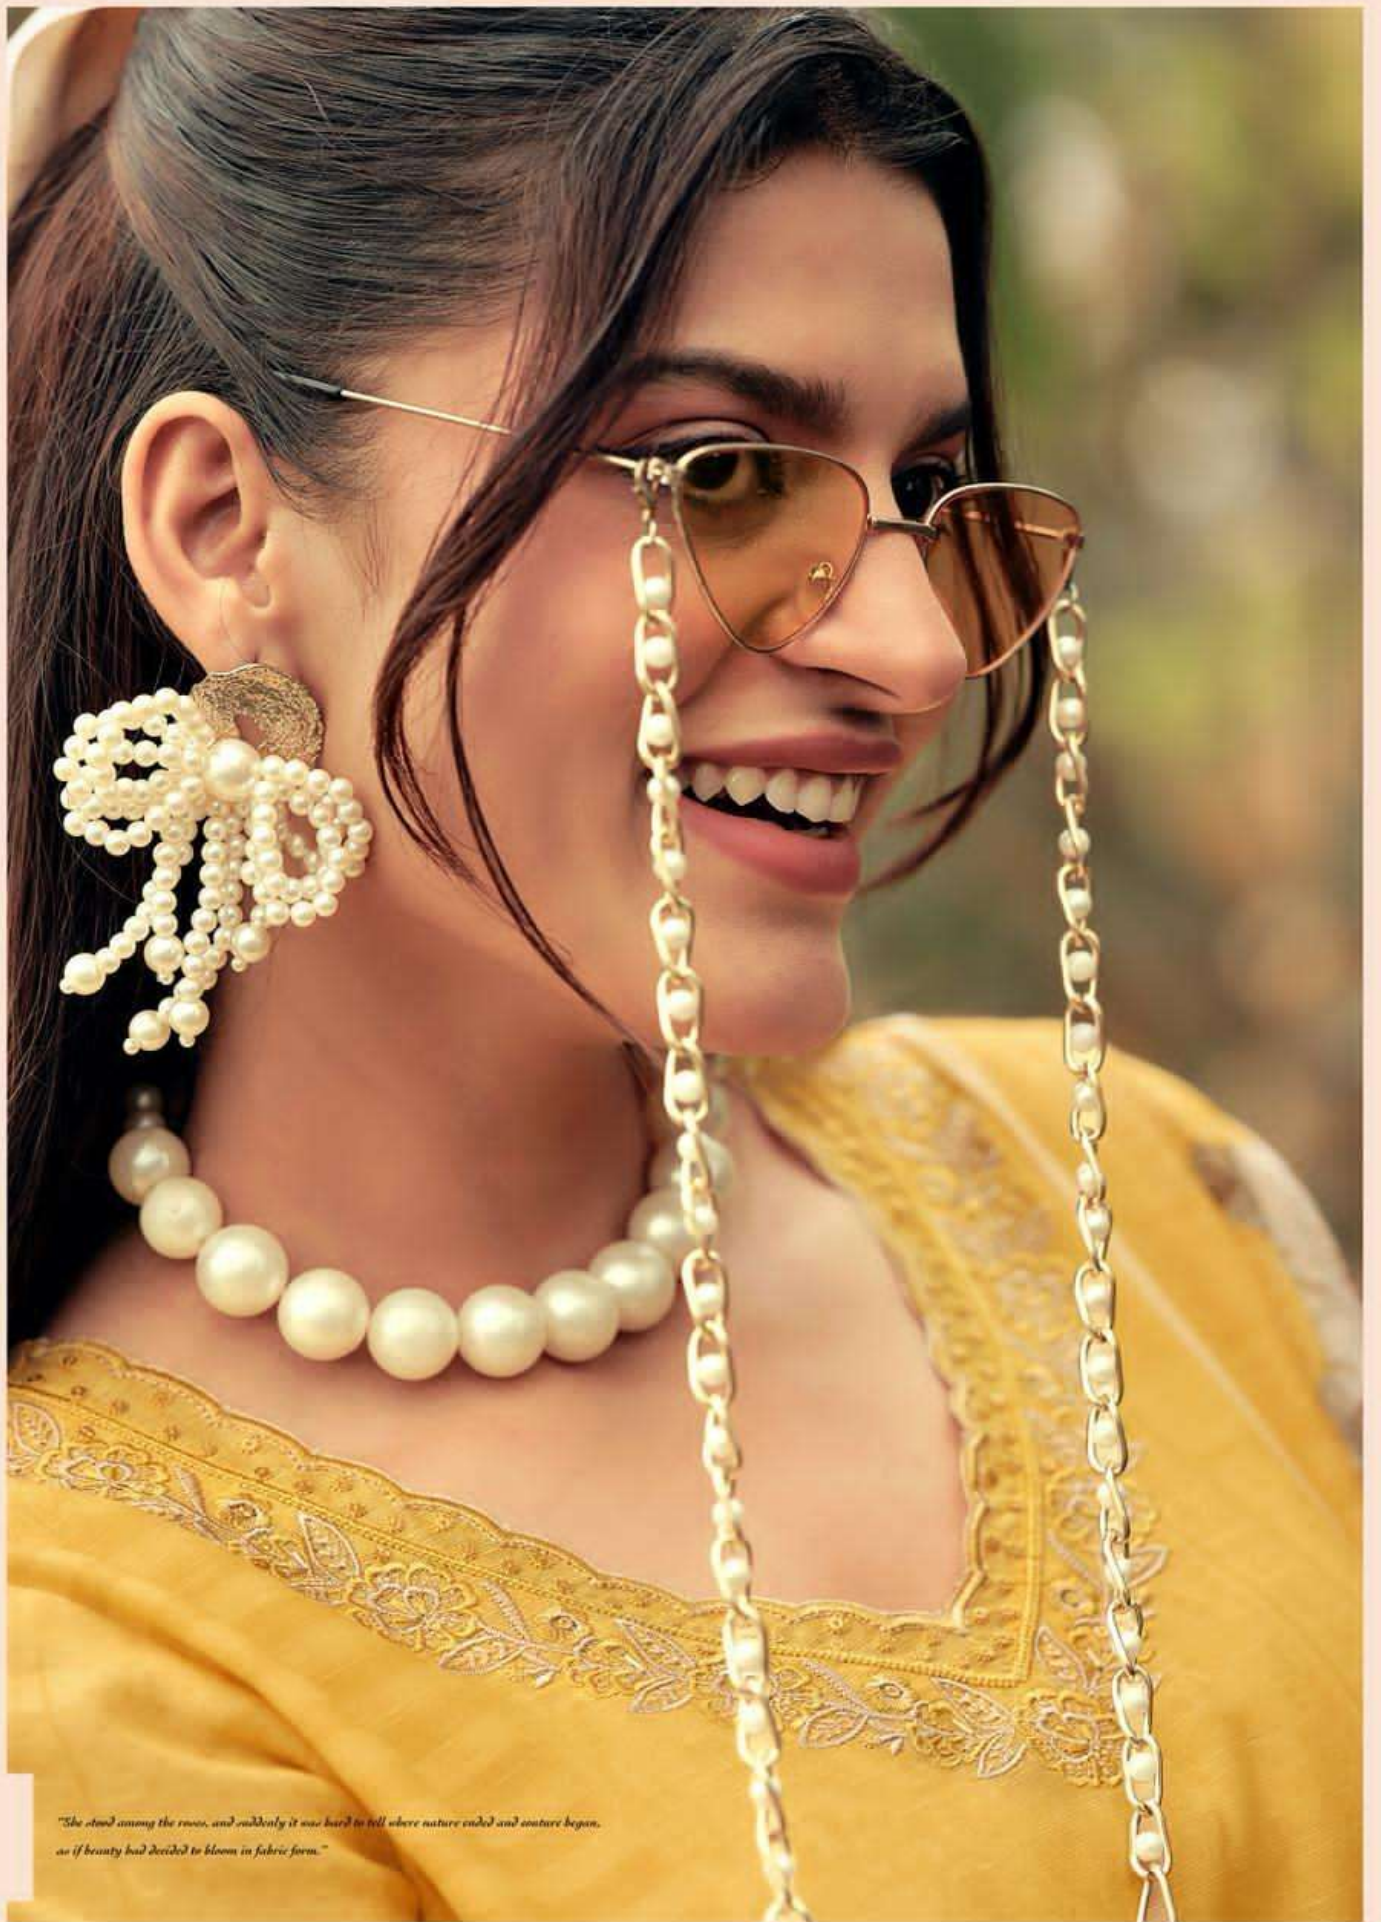

*"She stood among the roses, and suddenly it was hard to tell where nature ended and couture began,
as if beauty had decided to bloom in fabric form."*