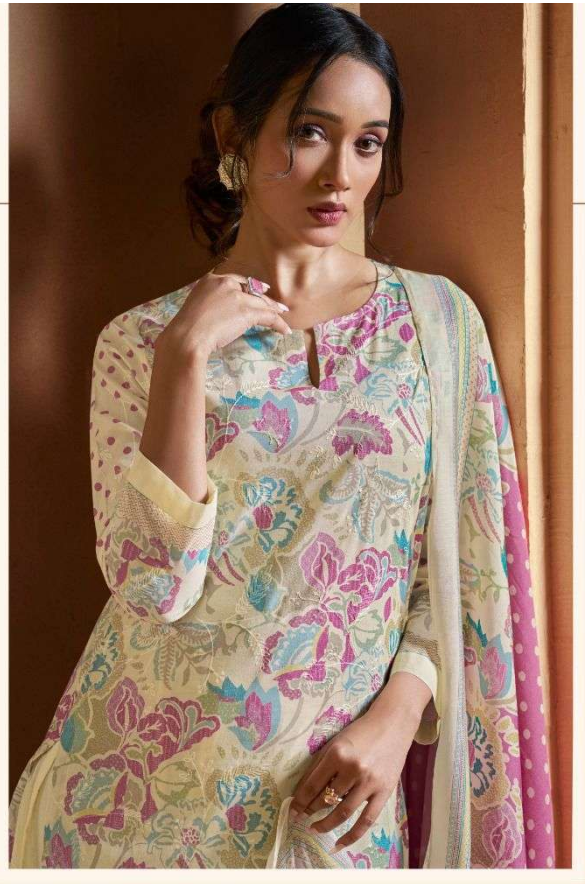

شَدَّت
Shiddat®

BLOOMING

1002

شَدَّت
Shiddat®

BLOOMING

1002

شَدَّت
Shiddat®

Blossom in Style
light, airy fabrics with artistic prints
for a look that feels fresh and refined.

1002 C

شَدَّت
Shiddat®

Printed to Perfection

aharmony of colors and craftsmanship made to stand out with simplicity.

1002 D

شیدت
Shiddat®

Printed to Perfection

alchemy of colors and craftsmanship
made to stand out with simplicity.

1002 D

Everyday Elegance

Easy, breezy, and beautifully detailed
A style you'll love wearing again and again.

1002 A

Freshly Styled

Modern prints inspired by timeless tradition For a look that's simple, yet stunning.