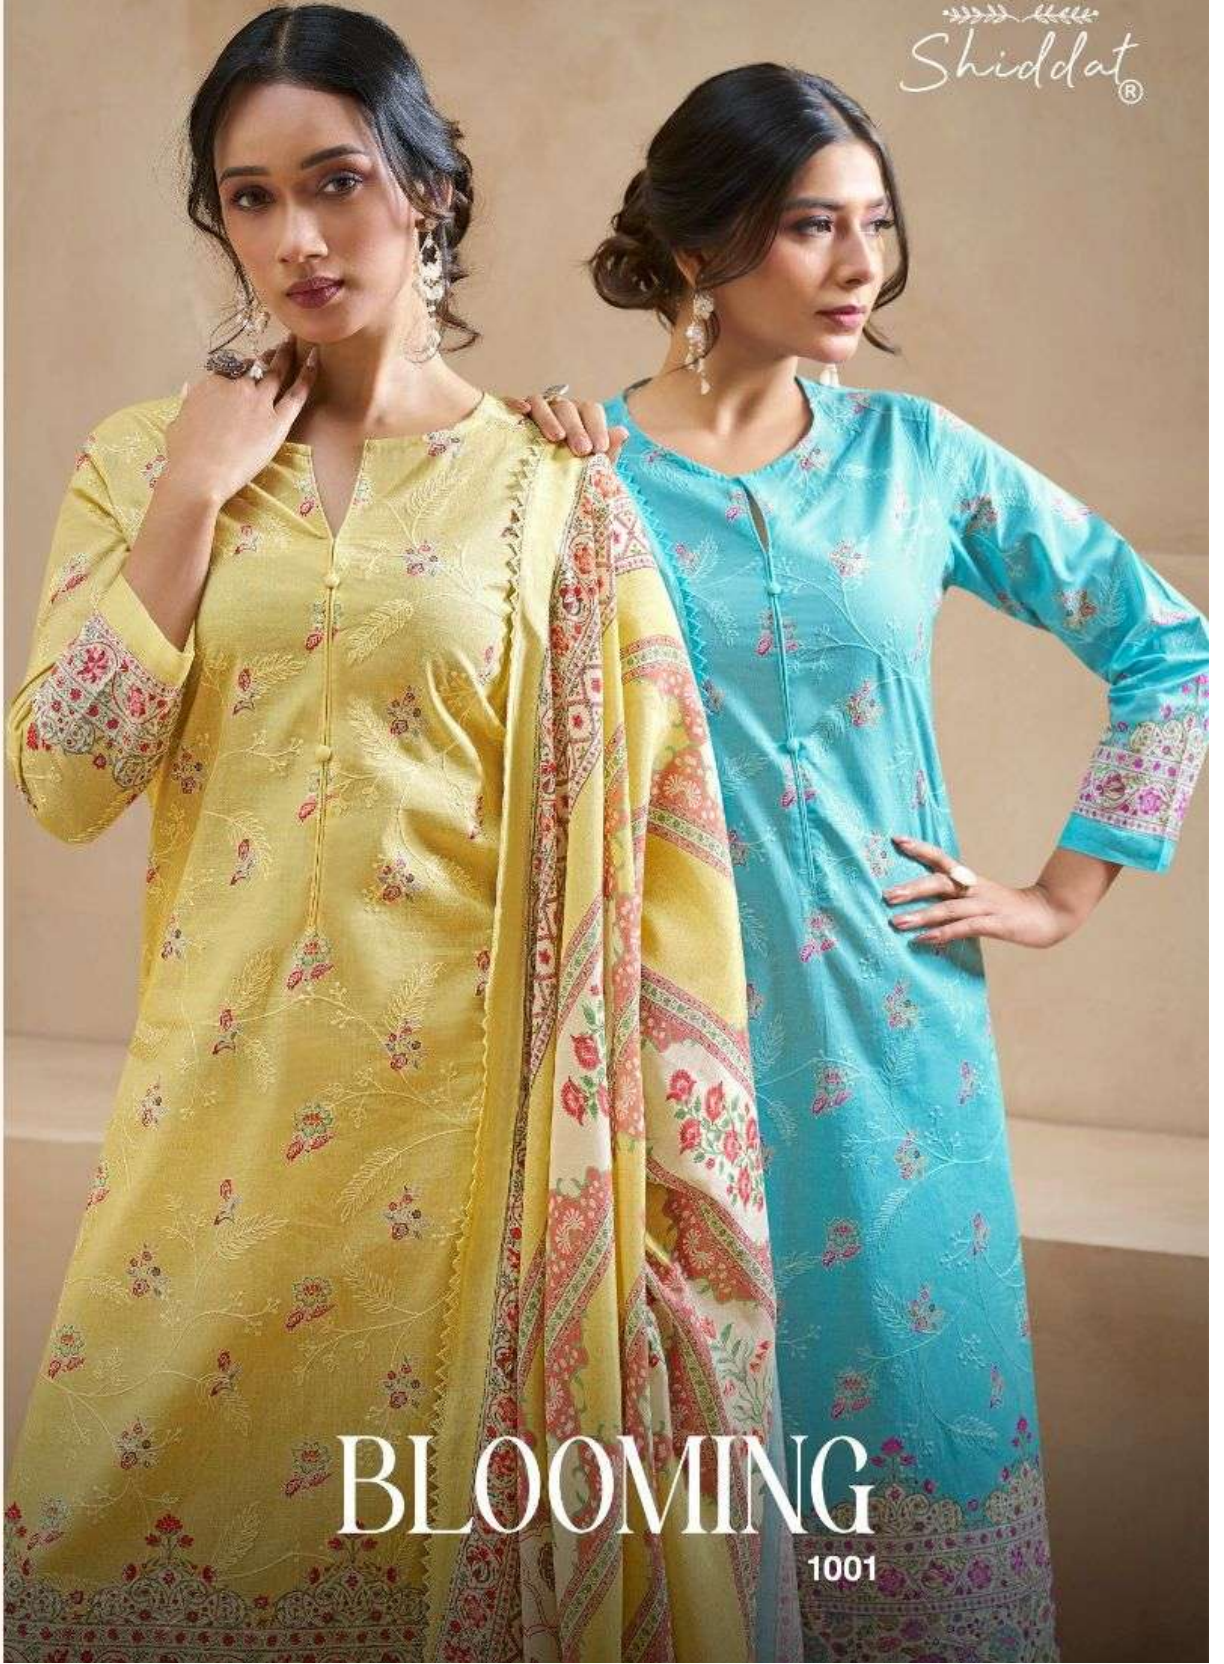

شَدَّت
Shiddat®

BLOOMING

1001

شَدَّت
Shiddat®

BLOOMING

1001

شیدت
Shiddat®

SOFTLY STATEMENT
*subtle prints with standout elegance
because true style is always effortless.*

1001 D

شیرت
Shiddat®

Modern prints inspired by
timeless tradition for a
look that's simple,
yet stunning.

1001 B

شَدَّت
Shiddat®

ELEGANT EASE

*light silhouettes with delicate detailing
style that feels as easy as it looks.*

BEAUTIFUL STYLE

patterns & prints to blend into an easy draped silhouette in soft sensual fabrics.

1001 A

شہادت
Shiddat®

GRACEFUL LAYERS
*Flowing dupatta with artistic prints
a look that moves with
beauty and ease.*