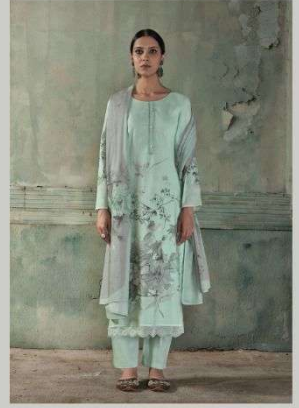

Om.lex
REFINING ETHNICITY
MAIRA

15461-B