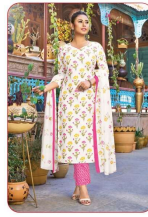

**Ganpati**  
COTTON SUIT

*Parul*

FABRIC AND STITCHED PANT  
VOL - 14

**Ganpati**  
COTTON SUIT

*Parul*

FABRIC AND STITCHED PANT  
VOL - 14

2472

2481