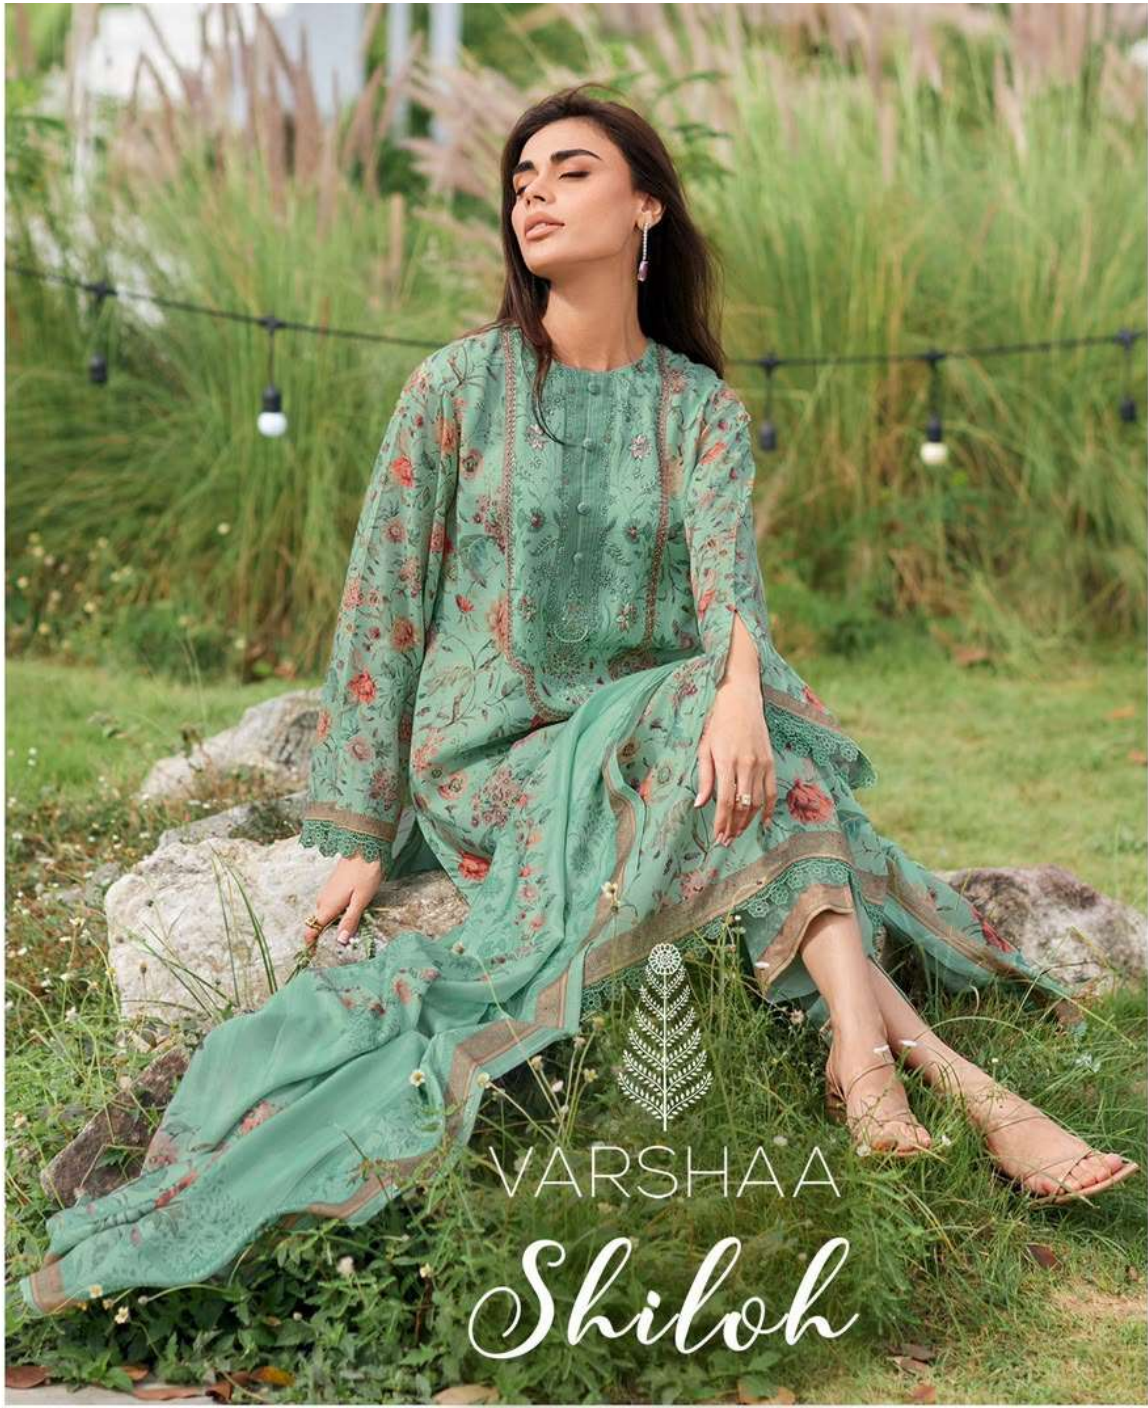

VARSHAA

*Shiloh*

VARSHAA

*Shiloh*

SH-05

SH-01

SH-02

SH-03

SH-04

SH-06

DESIGN	PRICE	DESCRIPTION
SH - 01	1380/-	TOP
SH - 02	1380/-	COTTON DIGITALLY PRINTED WITH HANDWORK WITH LACES
SH - 03	1380/-	-
SH - 04	1380/-	DUPATTA
SH - 05	1380/-	COTTON MUL DIGITALLY PRINTED WITH LACES
SH - 06	1380/-	-
		BOTTOM
		COTTON SOLID