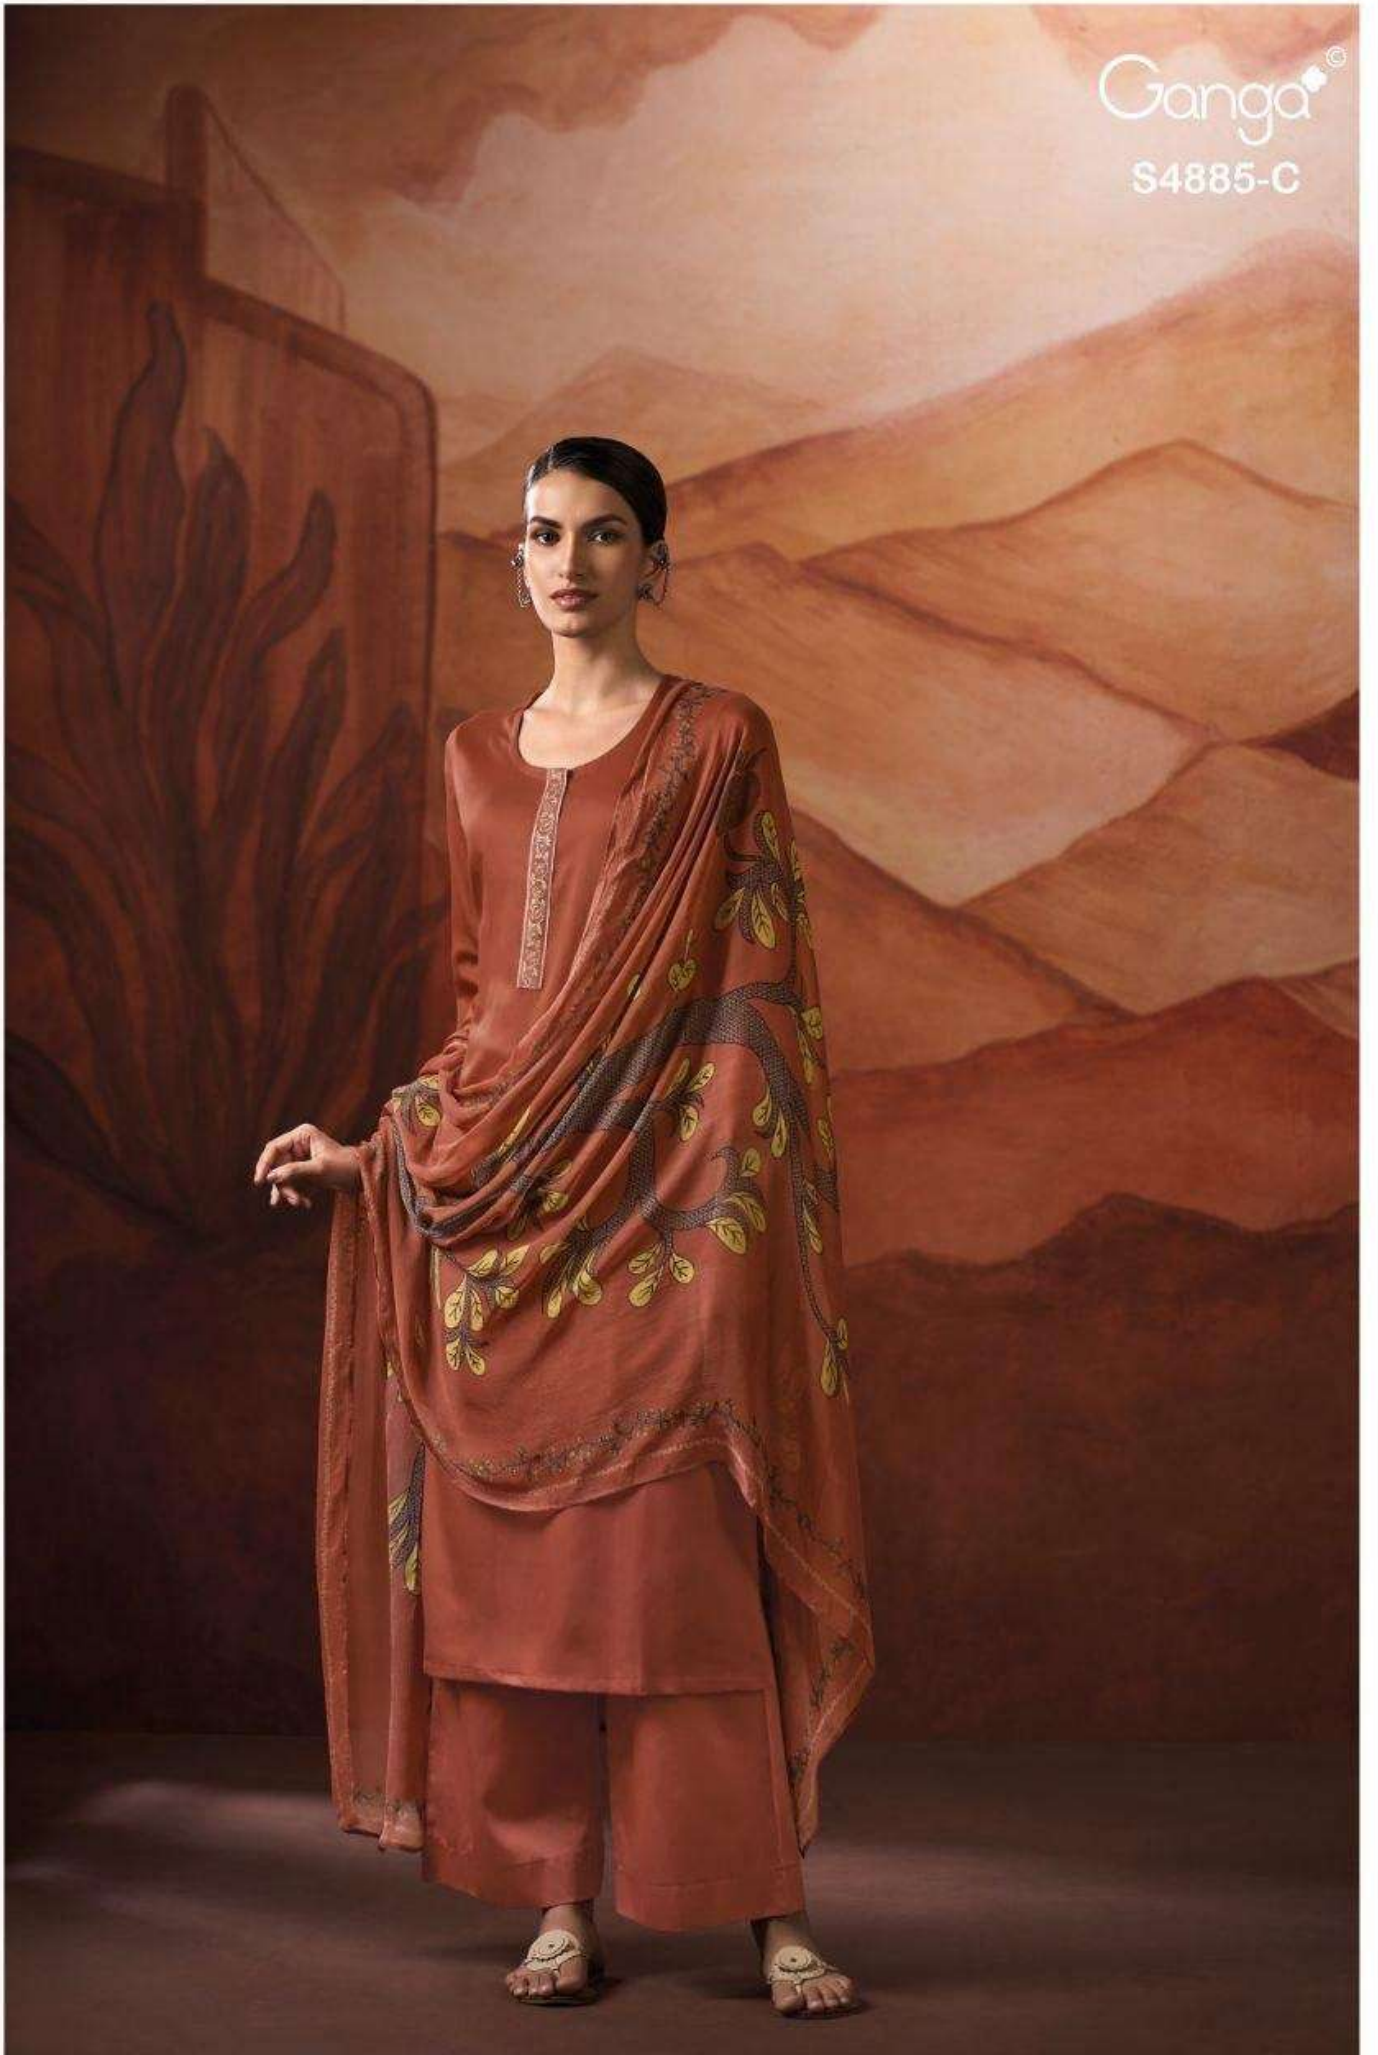

Ganga[®]
Lvessa
S4885

Ganga[®]
Lvessa
S4885

Ganga[®]

S4885-D

Ganga®
S4885-D

Ganga[®]
S4885-C

Ganga[®]
S4885-C

Ganga[®]

Ganga®
Lvessa
S4885

Lvessa
S4885

—DESCRIPTION—

~TOP~

PREMIUM PURE COTTON SATIN SOLID COLOR WITH
PRINTED NECK AND DAMAN.

~BOTTOM~

PREMIUM COTTON SATIN SOLID COLOR.

~DUPATTA~