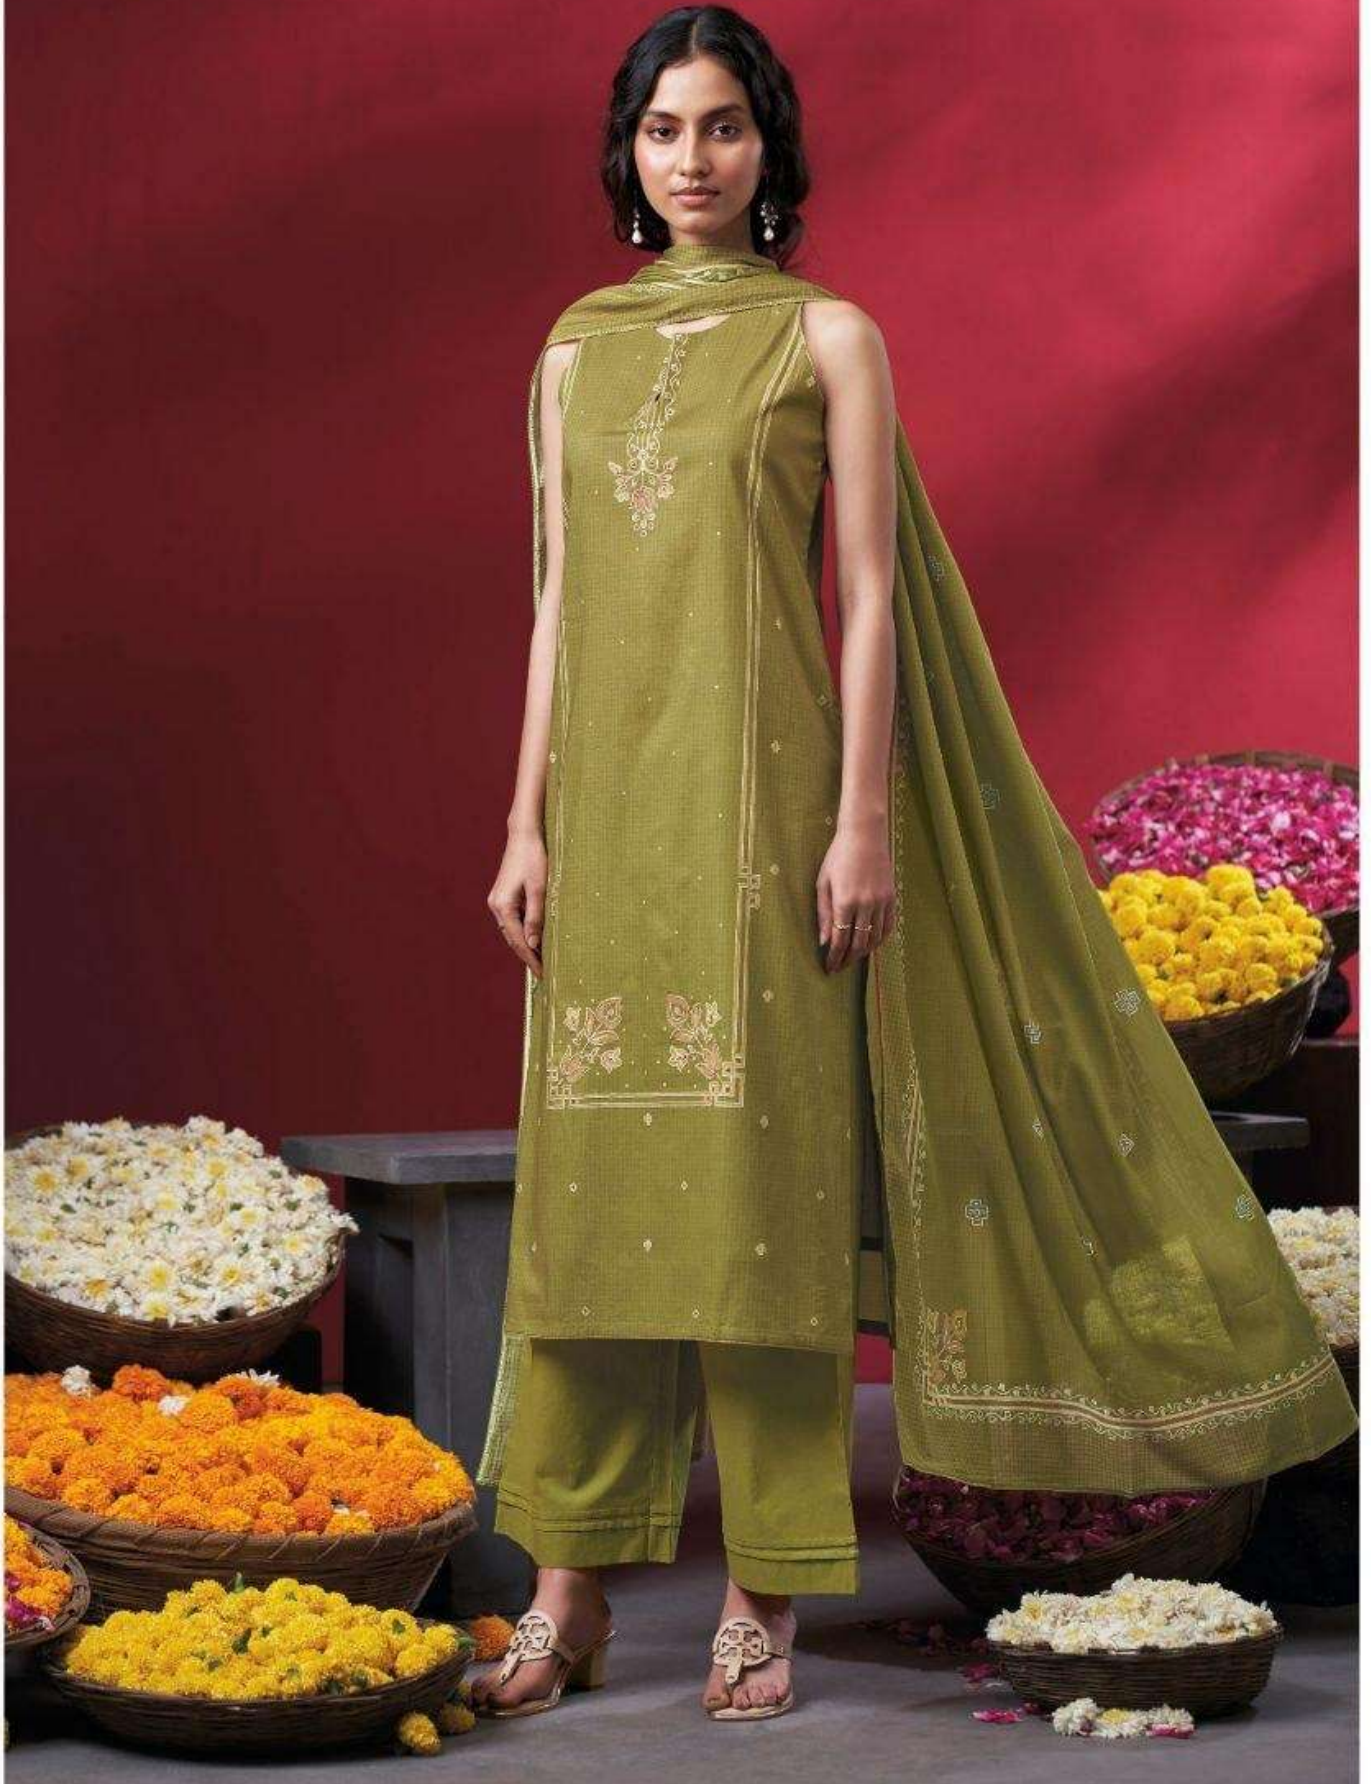

Ganga[®]
Nireya
S4803

Ganga[®]
Nireya
S4803

Ganga[®]

S4803-D

Ganga[®]

S4803-A

Ganga[®]

S4803-A

Ganga[®]
S4803-D

Ganga®

Ganga®
Nireya
S4803

Nireya
S4803

DESCRIPTION

~TOP~

PREMIUM COTTON PRINTED WITH HAND EMBROIDERY,
HAND WORK, PRINTED LACE ON DAMAN.

~BOTTOM~

PREMIUM COTTON SOLID COLOR.

~DUPATTA~

PREMIUM COTTON MUL PRINTED WITH CROCHET
LACE BORDER.

WHOLESALE PRICE
1590/- EACH+GST(EXTRA)

HSN CODE- 520851

MOQ : 64 PCS

TOTAL SUITS-04

S4803-A