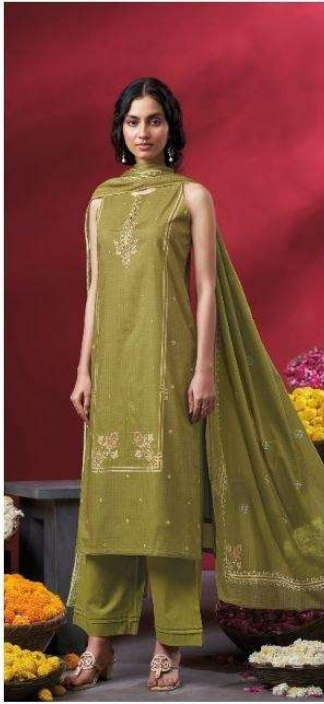

Ganga[®]
S4803-D

Ganga®

Ganga®
Nireya
S4803

Nireya
S4803

DESCRIPTION

~TOP~

PREMIUM COTTON PRINTED WITH HAND EMBROIDERY,
HAND WORK, PRINTED LACE ON DAMAN.

~BOTTOM~

PREMIUM COTTON SOLID COLOR.

~DUPATTA~

PREMIUM COTTON MUL PRINTED WITH CROCHET
LACE BORDER.

WHOLESALE PRICE
1590/- EACH+GST(EXTRA)

HSN CODE- 520851

MOQ : 64 PCS

TOTAL SUITS-04

S4803-A