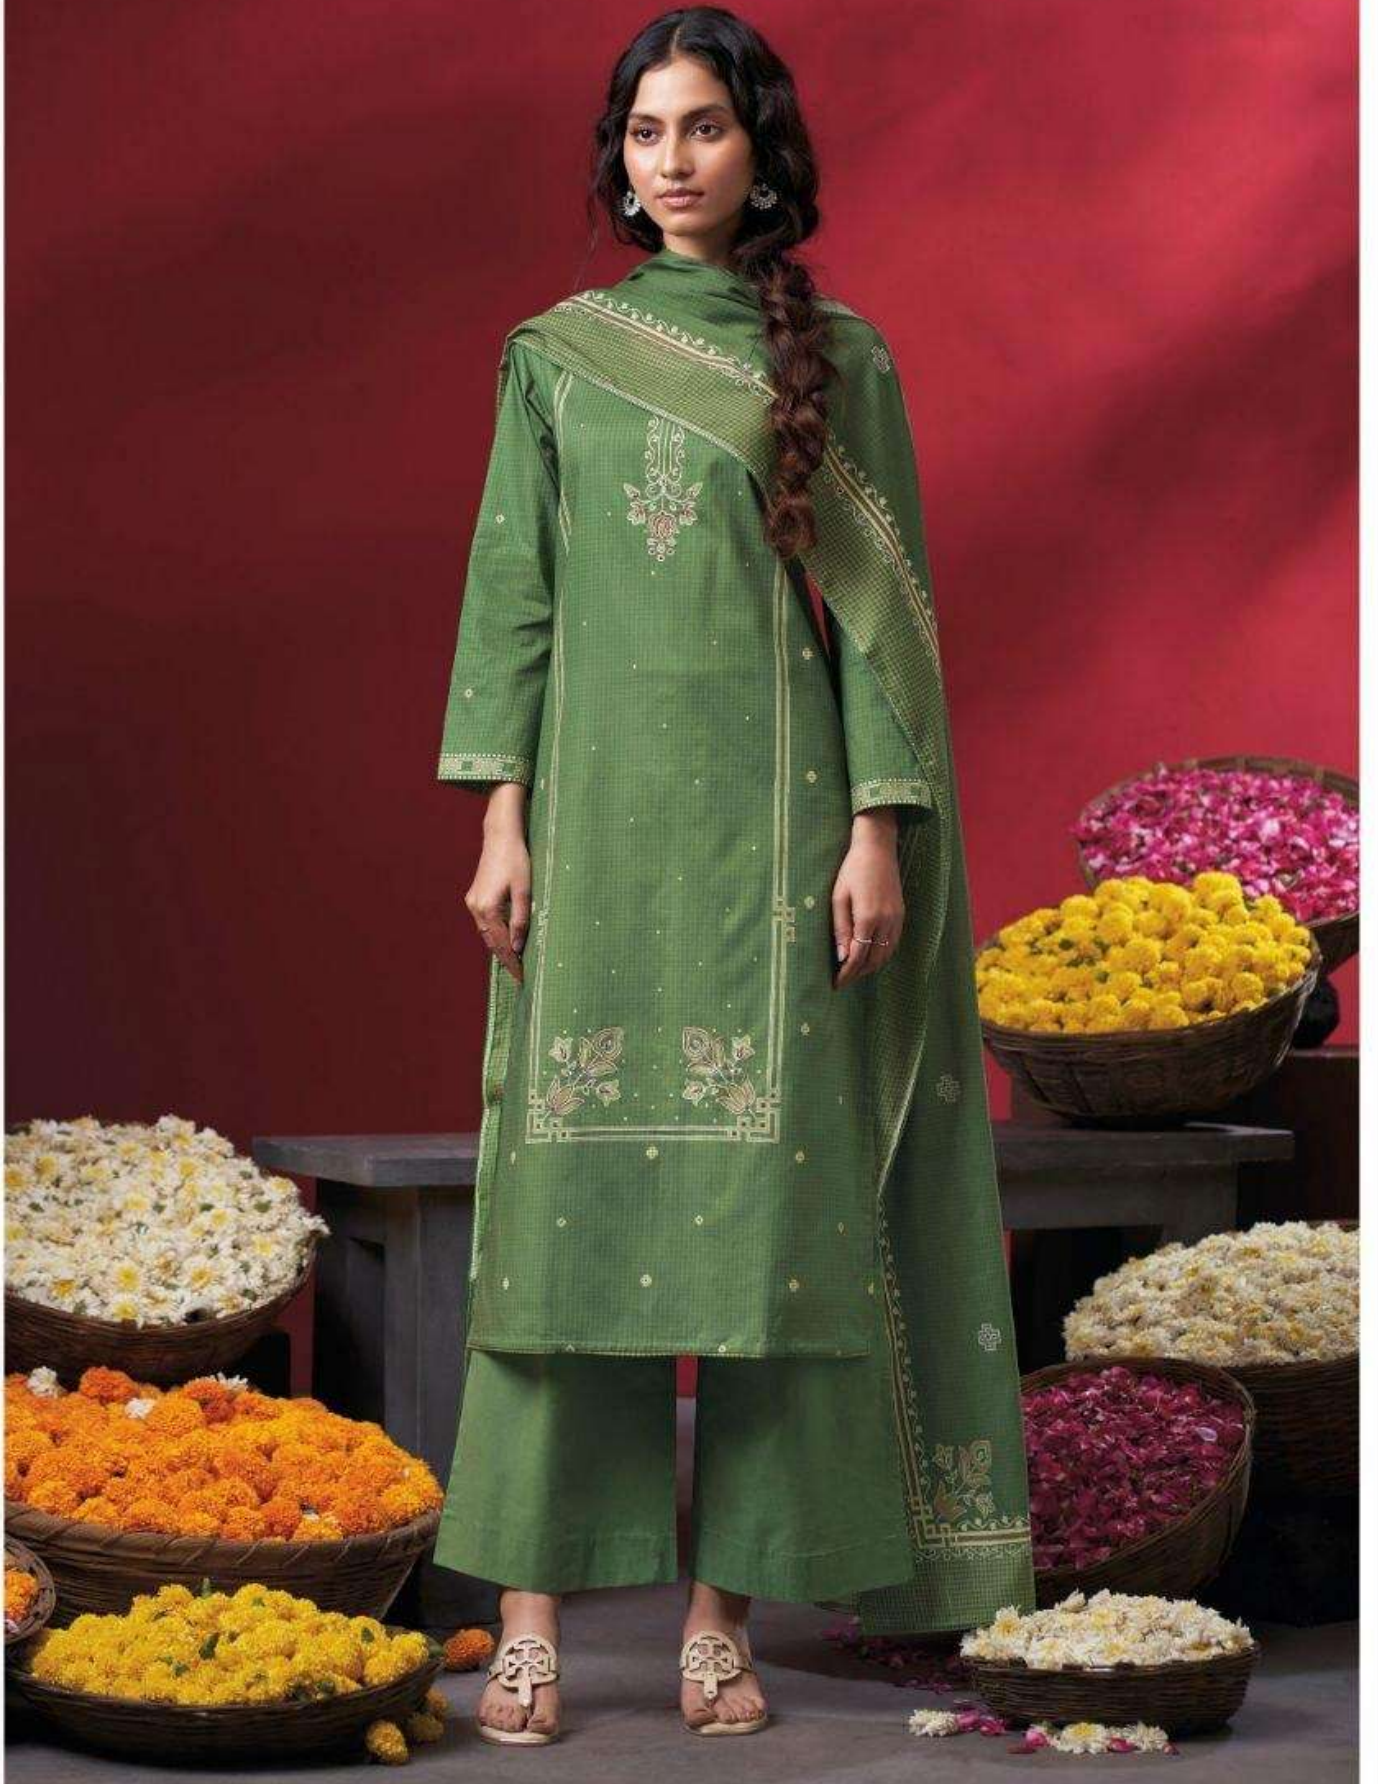

Ganga[®]
S4803-D

Ganga®

Ganga®
Nireya
S4803

Nireya
S4803

DESCRIPTION

~TOP~

PREMIUM COTTON PRINTED WITH HAND EMBROIDERY,
HAND WORK, PRINTED LACE ON DAMAN.

~BOTTOM~

PREMIUM COTTON SOLID COLOR.

~DUPATTA~

PREMIUM COTTON MUL PRINTED WITH CROCHET
LACE BORDER.

WHOLESALE PRICE
1590/- EACH+GST(EXTRA)

HSN CODE- 520851

MOQ : 64 PCS

TOTAL SUITS-04

S4803-A