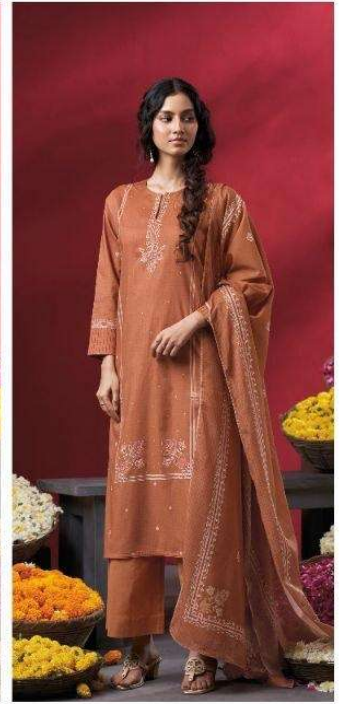

S4803-D

Ganga®
Nireya
S4803- A/B/C/D