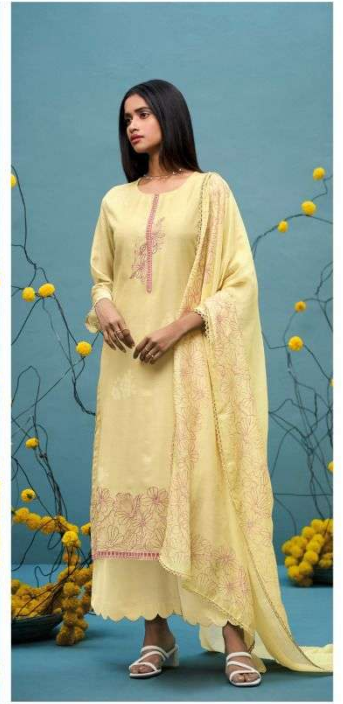

Ganga®  
S4428-A

Ganga®  
S4428-A

Ganga®  
S4428-B

Ganga®  
S4428-C

Ganga®  
S4428-D

S4428-A

S4428-B

S4428-C

S4428-D

Ganga®  
Dyavika  
S4428- A/B/C/D

Ganga®

Ganga®  
Dyavika  
S4428

Dyavika  
S4428

—DESCRIPTION—

~TOP~

PREMIUM PURE BEMBERG SILK PRINTED WITH EMBROIDERY, HAND WORK, HAND EMBROIDERY, EMBROIDERY LACE ON DAMAN & SLEEVES.

~BOTTOM~

PREMIUM SILK SATIN SOLID COLOR.

~DUPATTA~

PREMIUM PURE BEMBERG SILK LAWN PRINTED WITH SCHIFFLI EMBROIDERY LACE BORDER.

**WHOLESALE PRICE**  
**2110/- EACH+GST(EXTRA)**

HSN CODE- 540834

MOQ : 64 PCS