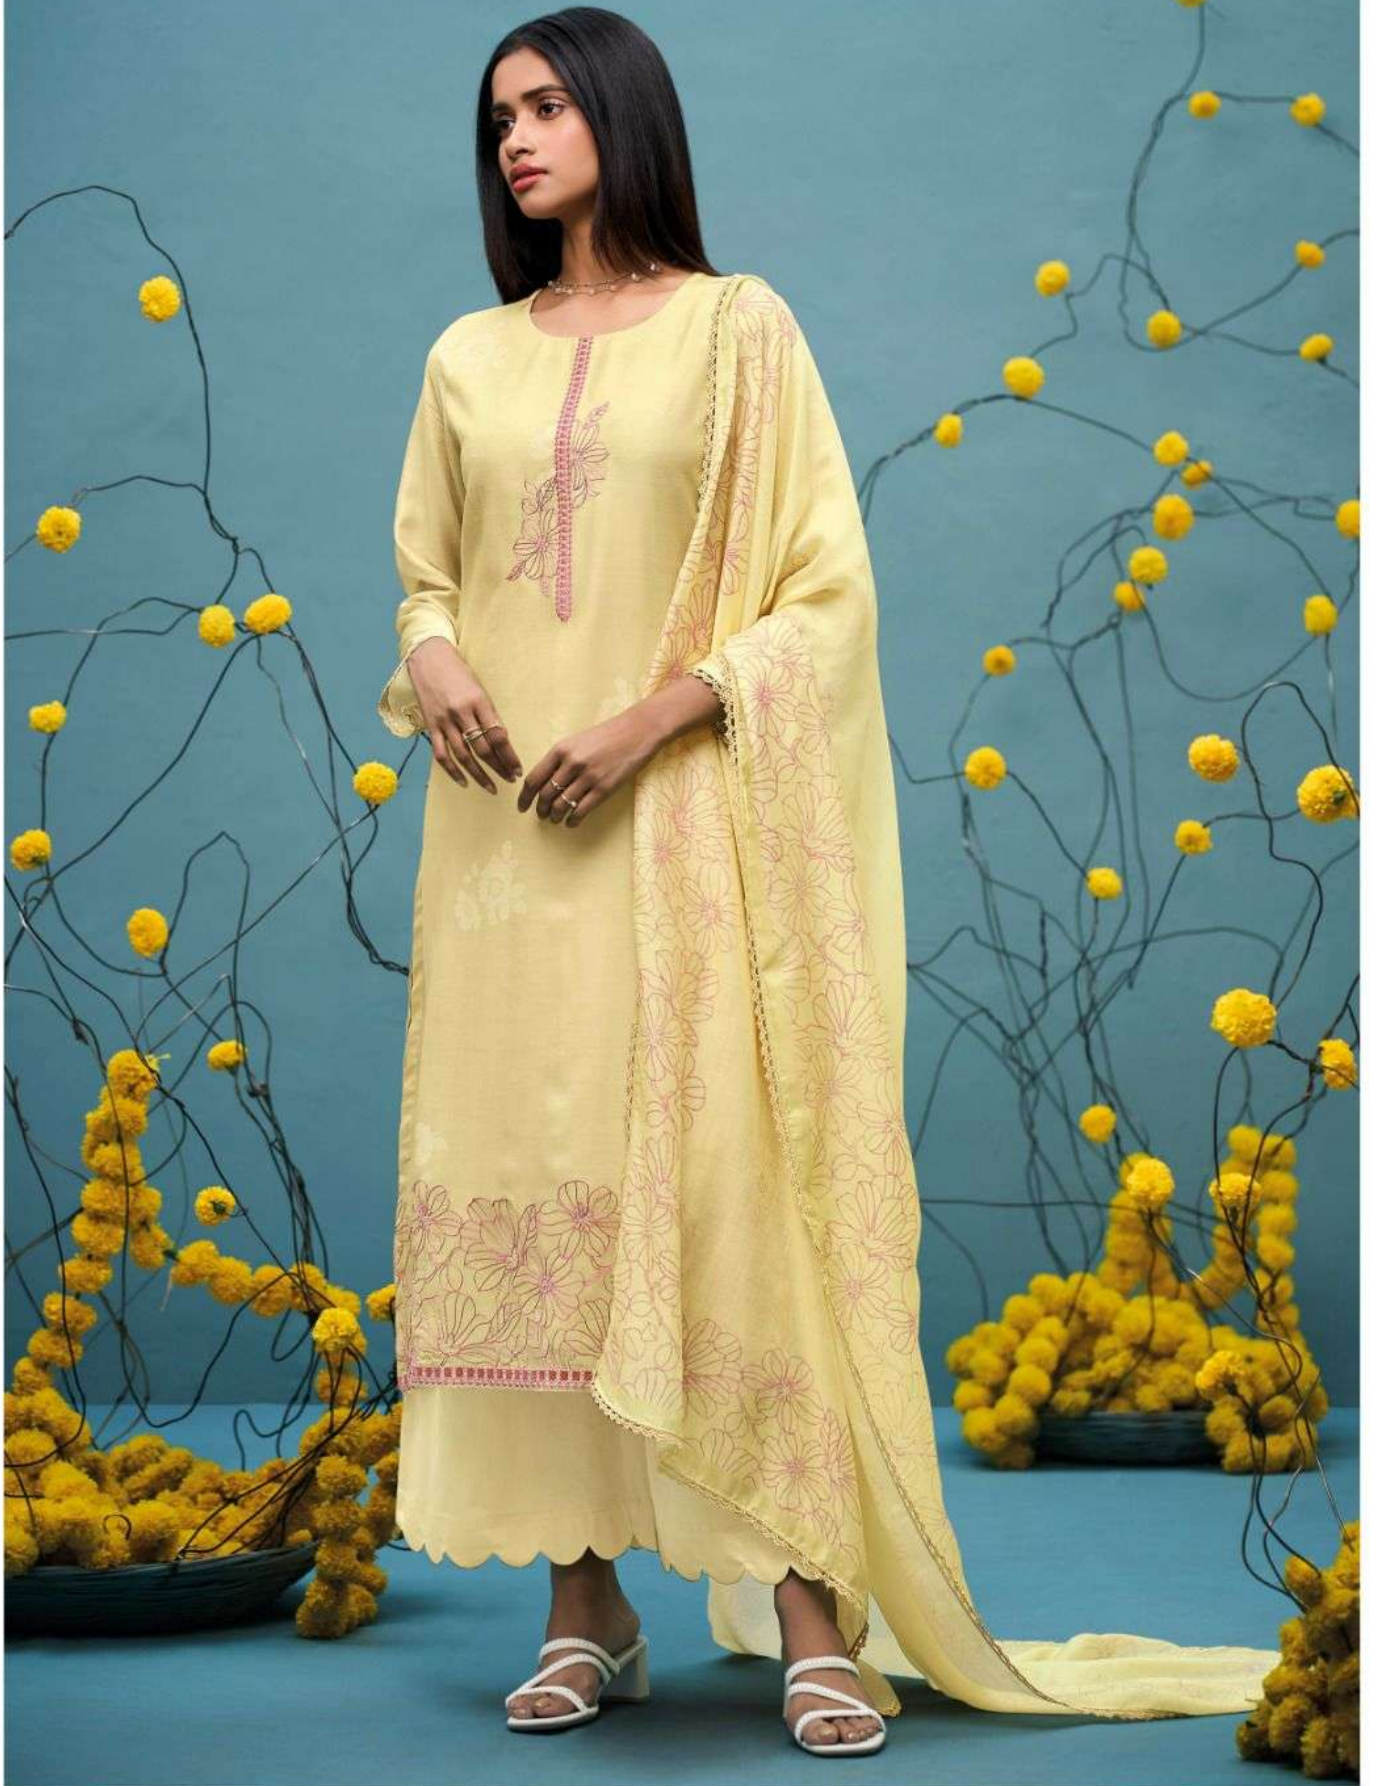

Ganga®  
S4428-A

Ganga®  
S4428-A

Ganga®  
S4428-B

Ganga®  
S4428-C

Ganga®  
S4428-D

S4428-A

S4428-B

S4428-C

S4428-D

Ganga®  
Dyavika  
S4428- A/B/C/D

Ganga®

Ganga®  
Dyavika  
S4428

Dyavika  
S4428

—DESCRIPTION—

~TOP~

PREMIUM PURE BEMBERG SILK PRINTED WITH EMBROIDERY, HAND WORK, HAND EMBROIDERY, EMBROIDERY LACE ON DAMAN & SLEEVES.

~BOTTOM~

PREMIUM SILK SATIN SOLID COLOR.

~DUPATTA~

PREMIUM PURE BEMBERG SILK LAWN PRINTED WITH SCHIFFLI EMBROIDERY LACE BORDER.

**WHOLESALE PRICE**  
**2110/- EACH+GST(EXTRA)**

HSN CODE- 540834

MOQ : 64 PCS