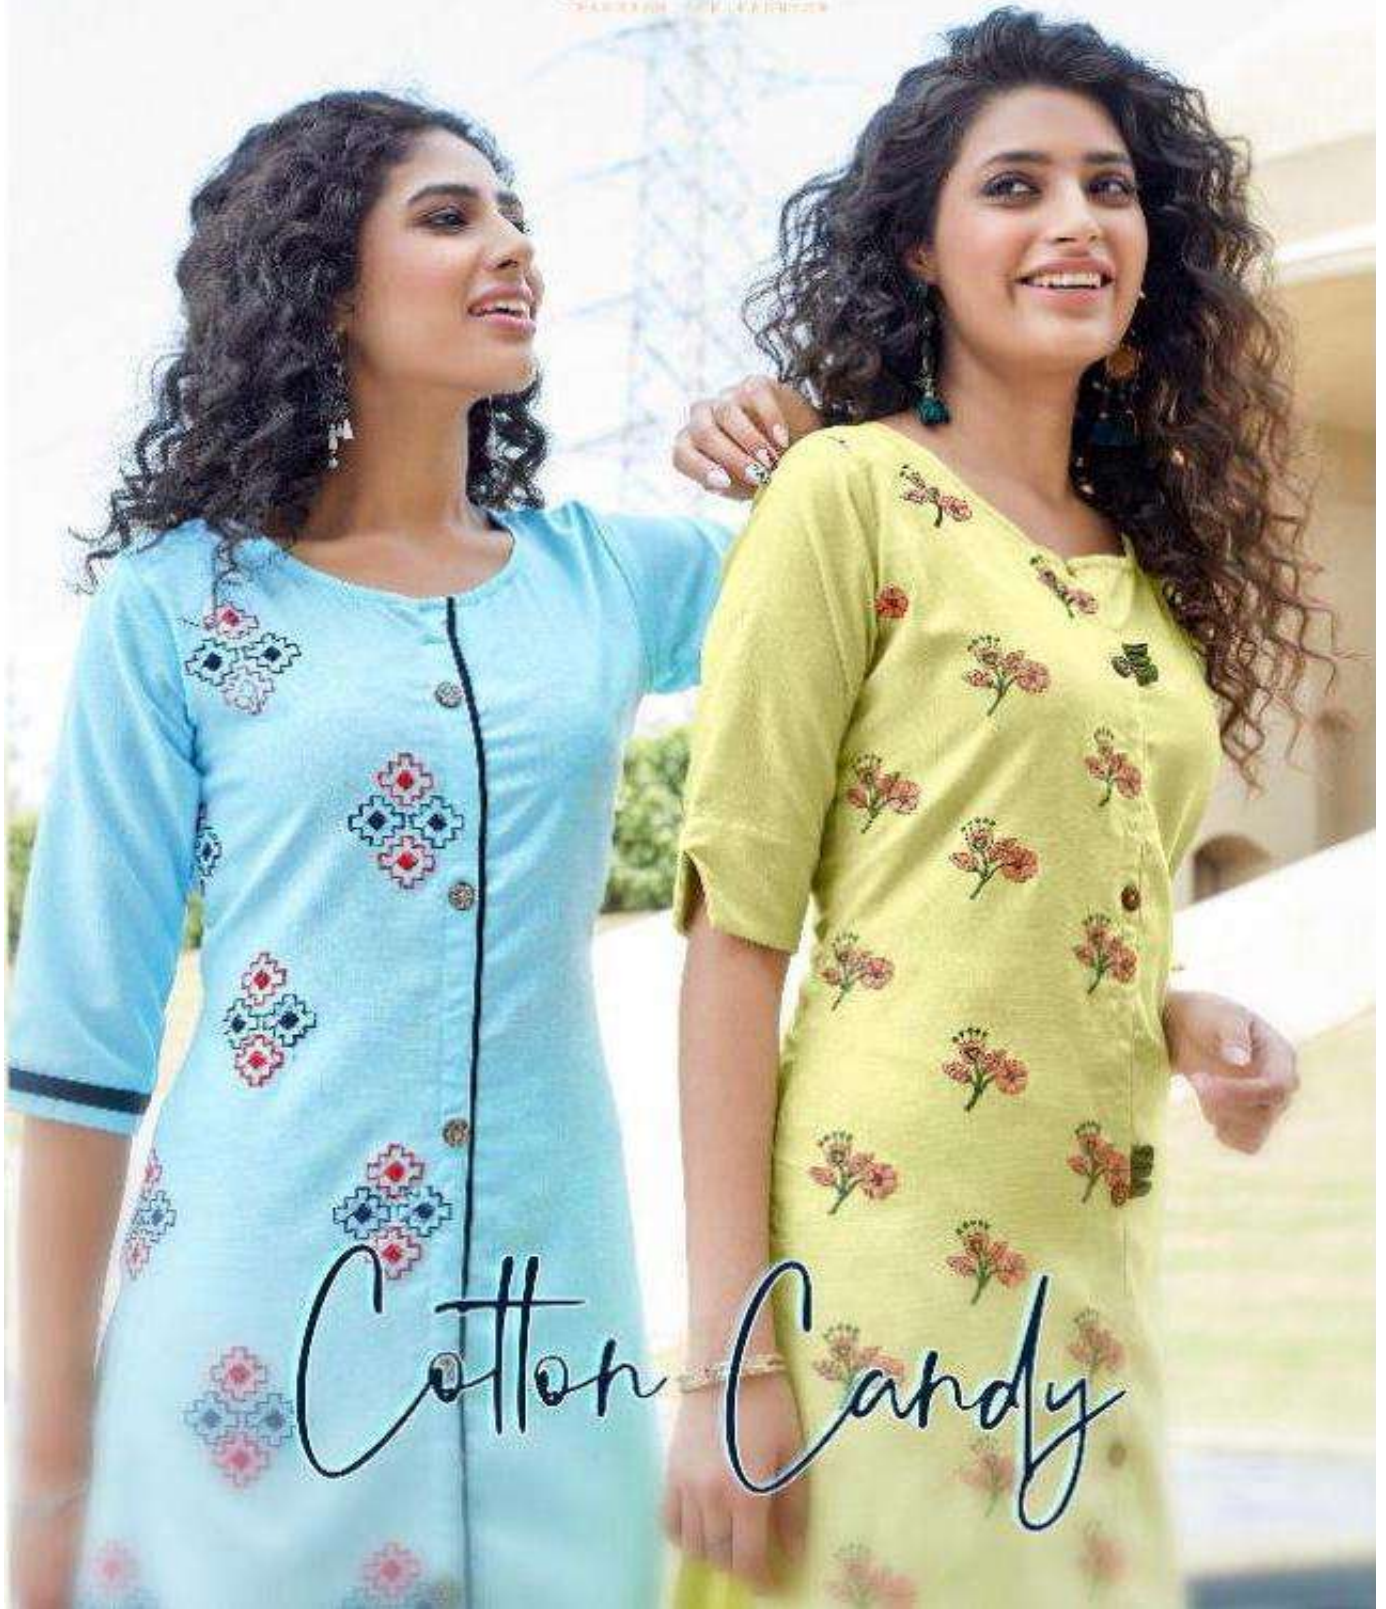

KANIKA
FASHION FOR EVERYONE

Cotton Candy

KANIKA
CC-1003

AL
ON
AL
LE

FA
FOR
P

FASHION
CHANGES BUT
STYLE ENDURES

KAN KA
CC-1002

**TRICKY
TEFFORTLESS
SIPMLICITY OF
BEAUTY**

MAKE TIME
STOP FOR
FASHION

FASHION
FEMINE

It is a beautiful
and elegant
design
with a
button
down
front
and
a
floral
embroidery
design.

KANIKA
CC-1005

KANIKA
CC-1006

We provide a radiant perfect style. Our modern fashion styles are style is elegant. Remembrance of modern times gives us. Forget to look unbeatable yet graceful.