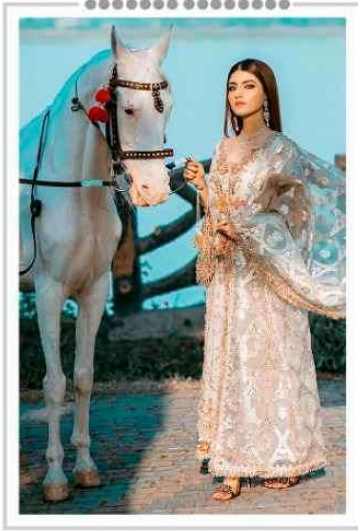

Ramsha®

#R-276-NX