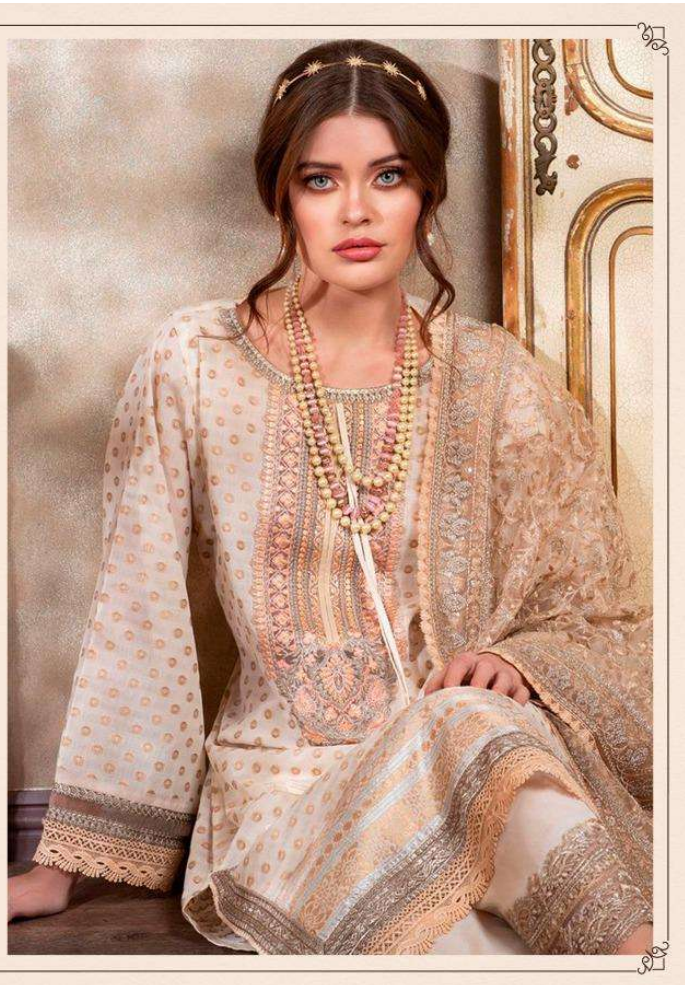

SOBIA NAZIR

Luxurious Lawn-21

1042

S

1047

DS

1046

S

S
SOBIA NAZIR
Luxurious Lawn - 21

PRESENTING TO YOU OUR NEW CATALOGUE

SOBIA NAZIR

Luxurious Lawn-21

DESIGN NO	DESCRIPTION	RATE
1041	TOP : PURE COTTON PRINT WITH EMBROIDERY BOTTOM : COTTON DUPATTA : BUTTERFLY NET WITH HEAVY EMBROIDERY	949
1042	TOP : PURE COTTON PRINT WITH EMBROIDERY BOTTOM : COTTON DUPATTA : BUTTERFLY NET WITH HEAVY EMBROIDERY	949
1043	TOP : PURE COTTON PRINT WITH EMBROIDERY BOTTOM : COTTON DUPATTA : COTTON MAL MAL PRINT	949
1044	TOP : PURE COTTON PRINT WITH EMBROIDERY BOTTOM : COTTON DUPATTA : BUTTERFLY NET WITH HEAVY EMBROIDERY	949
1045	TOP : PURE COTTON PRINT WITH EMBROIDERY BOTTOM : COTTON DUPATTA : BUTTERFLY NET WITH EMBROIDERY	949
1046	TOP : PURE COTTON PRINT WITH EMBROIDERY BOTTOM : COTTON DUPATTA : BUTTERFLY NET WITH EMBROIDERY	949
1047	TOP : PURE COTTON PRINT WITH EMBROIDERY BOTTOM : COTTON DUPATTA : COTTON MAL MAL PRINT	949