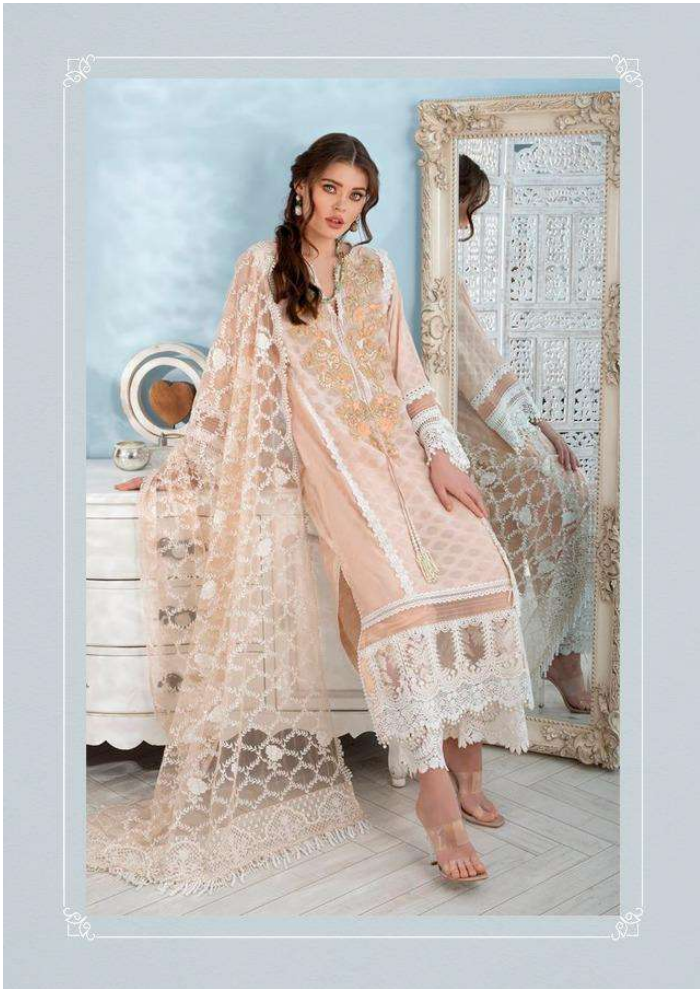

SOBIA NAZIR

Luxurious Lawn-21

1042

S

1047

DS

1046

S

S
SOBIA NAZIR
Luxurious Lawn - 21

PRESENTING TO YOU OUR NEW CATALOGUE

SOBIA NAZIR

Luxurious Lawn-21

DESIGN NO	DESCRIPTION	RATE
1041	TOP : PURE COTTON PRINT WITH EMBROIDERY BOTTOM : COTTON DUPATTA : BUTTERFLY NET WITH HEAVY EMBROIDERY	949
1042	TOP : PURE COTTON PRINT WITH EMBROIDERY BOTTOM : COTTON DUPATTA : BUTTERFLY NET WITH HEAVY EMBROIDERY	949
1043	TOP : PURE COTTON PRINT WITH EMBROIDERY BOTTOM : COTTON DUPATTA : COTTON MAL MAL PRINT	949
1044	TOP : PURE COTTON PRINT WITH EMBROIDERY BOTTOM : COTTON DUPATTA : BUTTERFLY NET WITH HEAVY EMBROIDERY	949
1045	TOP : PURE COTTON PRINT WITH EMBROIDERY BOTTOM : COTTON DUPATTA : BUTTERFLY NET WITH EMBROIDERY	949
1046	TOP : PURE COTTON PRINT WITH EMBROIDERY BOTTOM : COTTON DUPATTA : BUTTERFLY NET WITH EMBROIDERY	949
1047	TOP : PURE COTTON PRINT WITH EMBROIDERY BOTTOM : COTTON DUPATTA : COTTON MAL MAL PRINT	949