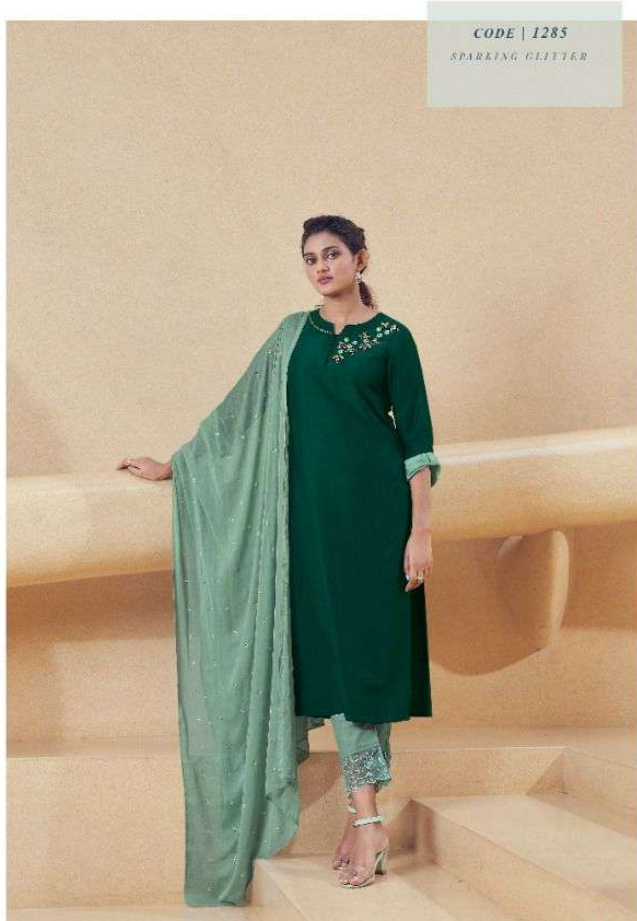

# SHIMMER

VINK®

VINK®

CODE | 1281  
*Regal & Reflection*

VINK®

CODE | 1283  
REGAL & REFLECTION

VINK®

CODE | 1284  
REGAL & REFLECTION

CODE | 1282  
TIMELESS TREASURE

CODE | 1286  
COMPLIMENTARY HUTS

VINK®

CODE | 1281

CODE | 1282

CODE | 1283

CODE | 1284

CODE | 1285