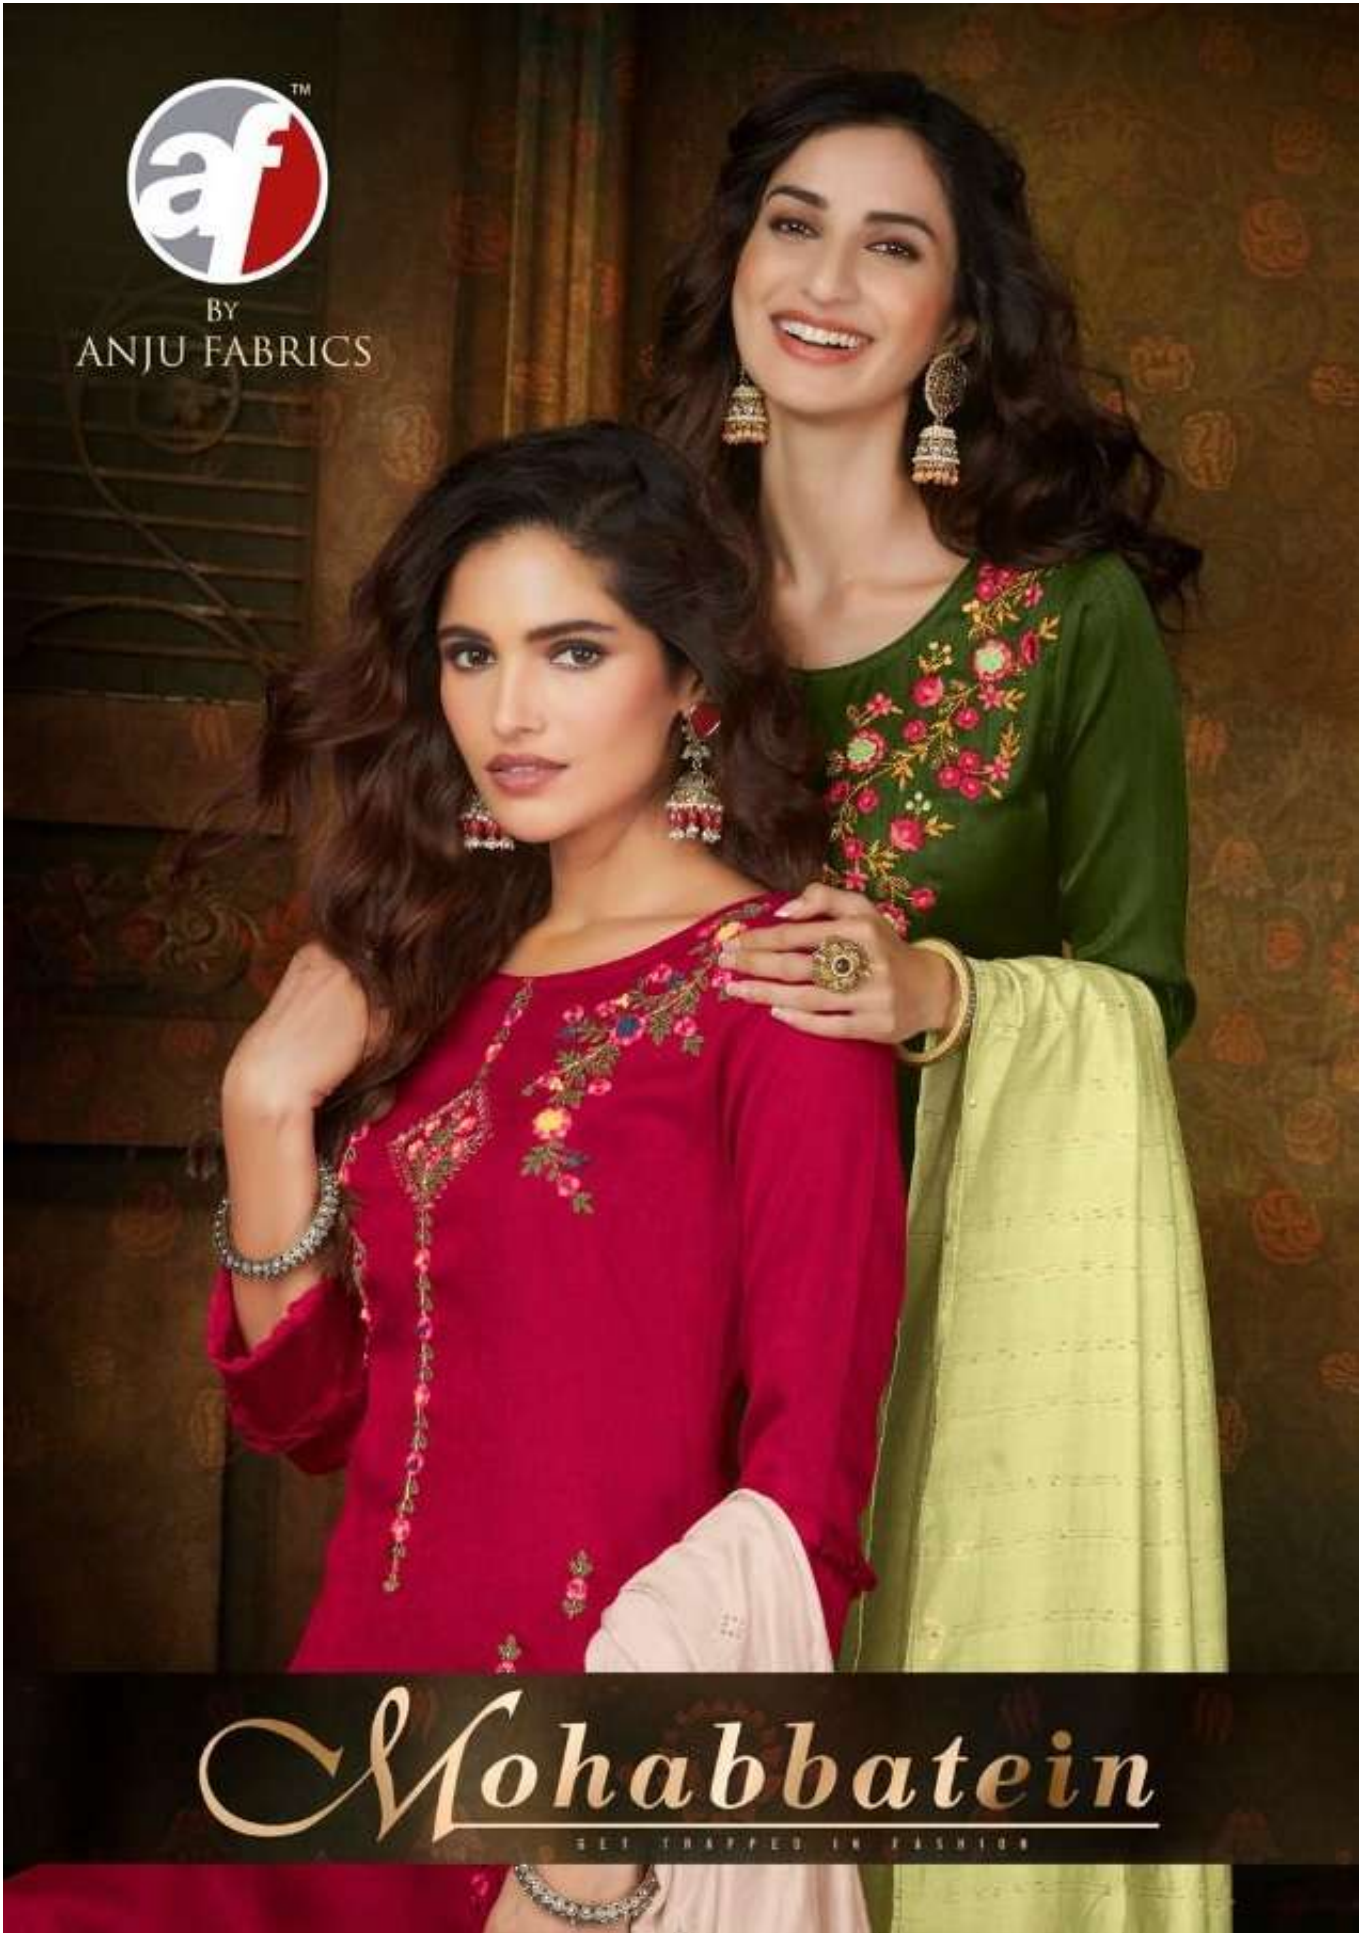

# Mohabbatein

GET TRAPPED IN FASHION

Feminista Woman

COLOUR TOUCH

DN:8001

BY ANJU FABRICS

BY ANJU FABRICS

Precisely Gorgeous

*Some people believe beauty is essential. The essence of a woman she recognizes the powerful. The real woman.*

DN:5005

stockOut™  
BY  
ANJU FABRICS

Feminista Woman

COLOUR TOUCH

*Inevitable, dominant, variety & excitement. The explosion of a woman, the conqueror, the powerful. The real woman.*