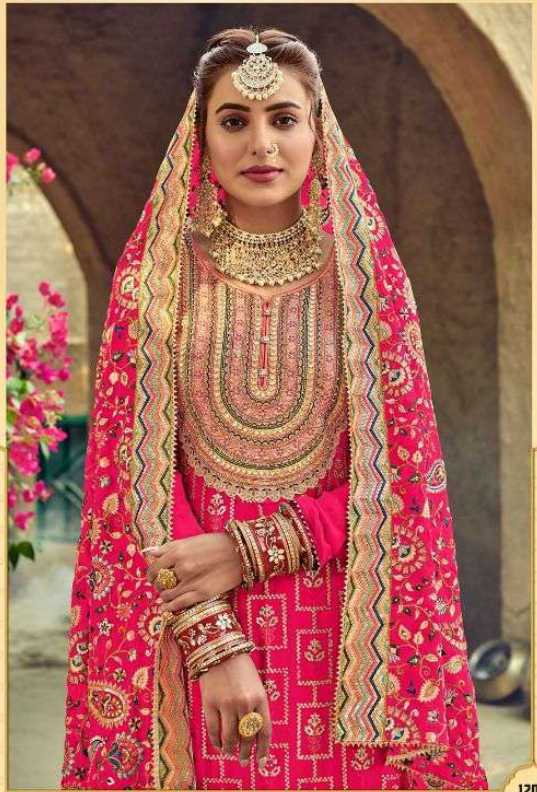

Satrangi

KARWA CHAUTH COLLECTION 21

leba lifestyle

1207

A born classic beauty style passion

1209

Oriented silhouettes

Collection and mesmerize

1210

Golden beauty
Shades of winter
Polished

1207

1208

1209

1210

Satrangi
KARWA CHAUTH COLLECTION 21