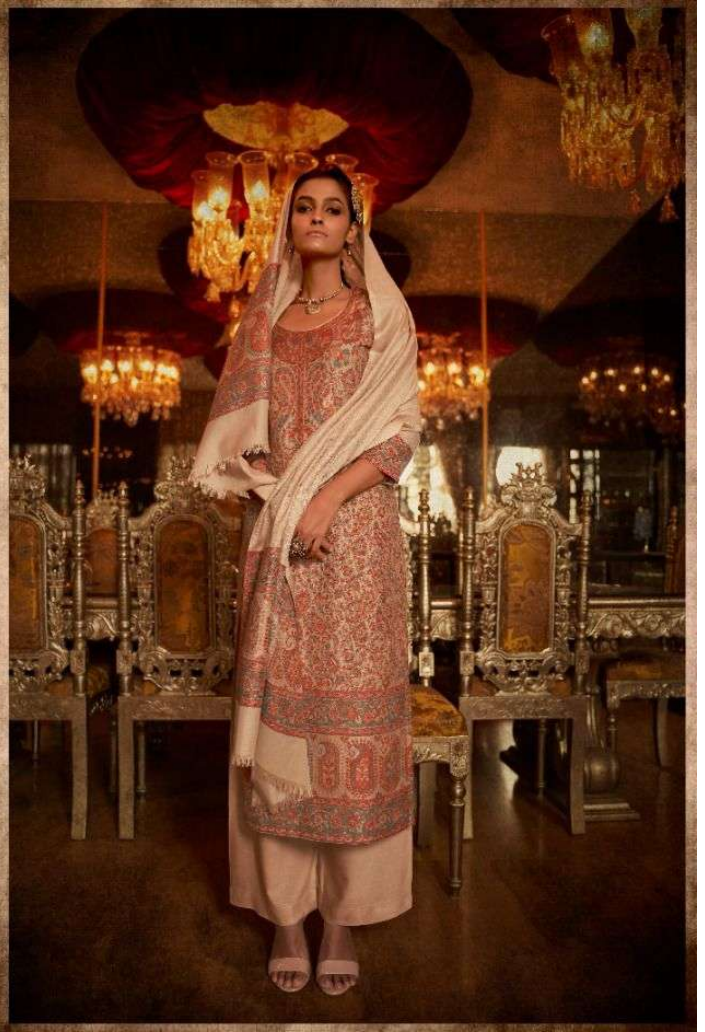

KALKI

fashion

INDIAN CLOTH & MORE

GULMOHAR

VOL 5

SHAN-E-MEHFIL

K - 48002

SHAN-E-BADAT