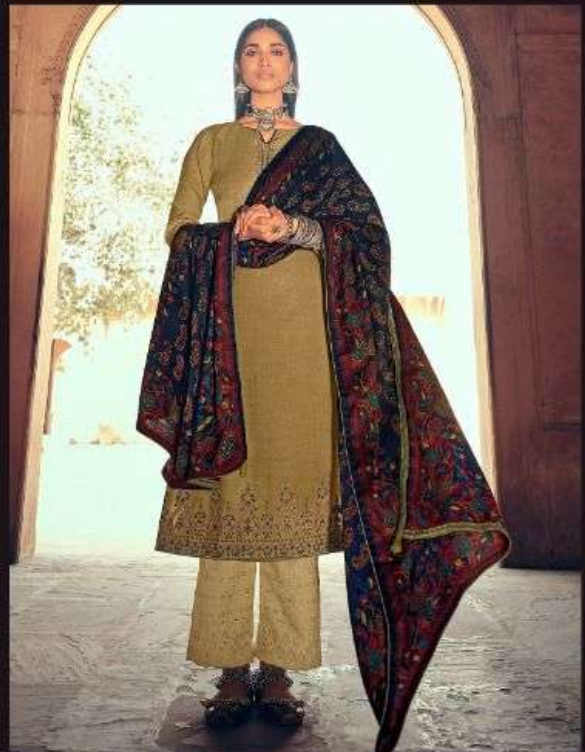

13007

13008

DESIGN NO.	PRICE	
13001	899/-	:TOP: PASHMINA PRINT WITH EMBROIDERY
13002	899/-	
13003	899/-	
13004	899/-	:BOTTAM: PASHMINA WITH EMBROIDERY
13005	899/-	
13006	899/-	
13007	899/-	:DUPATTA: PASHMINA BOX PALLU PRINT ADDED WITH LACE & TUSSELS
13008	899/-	
Total Pieces: 8		Total Amount: 7192/-+GST