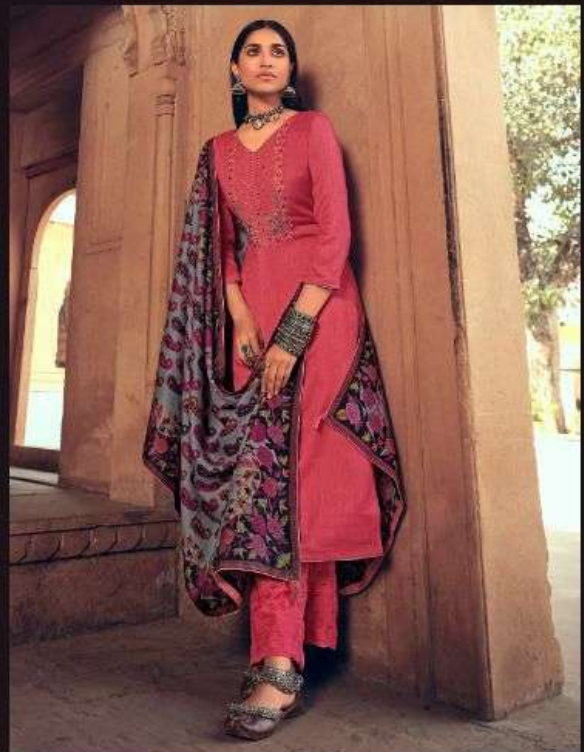

13001

13002

13005

13006