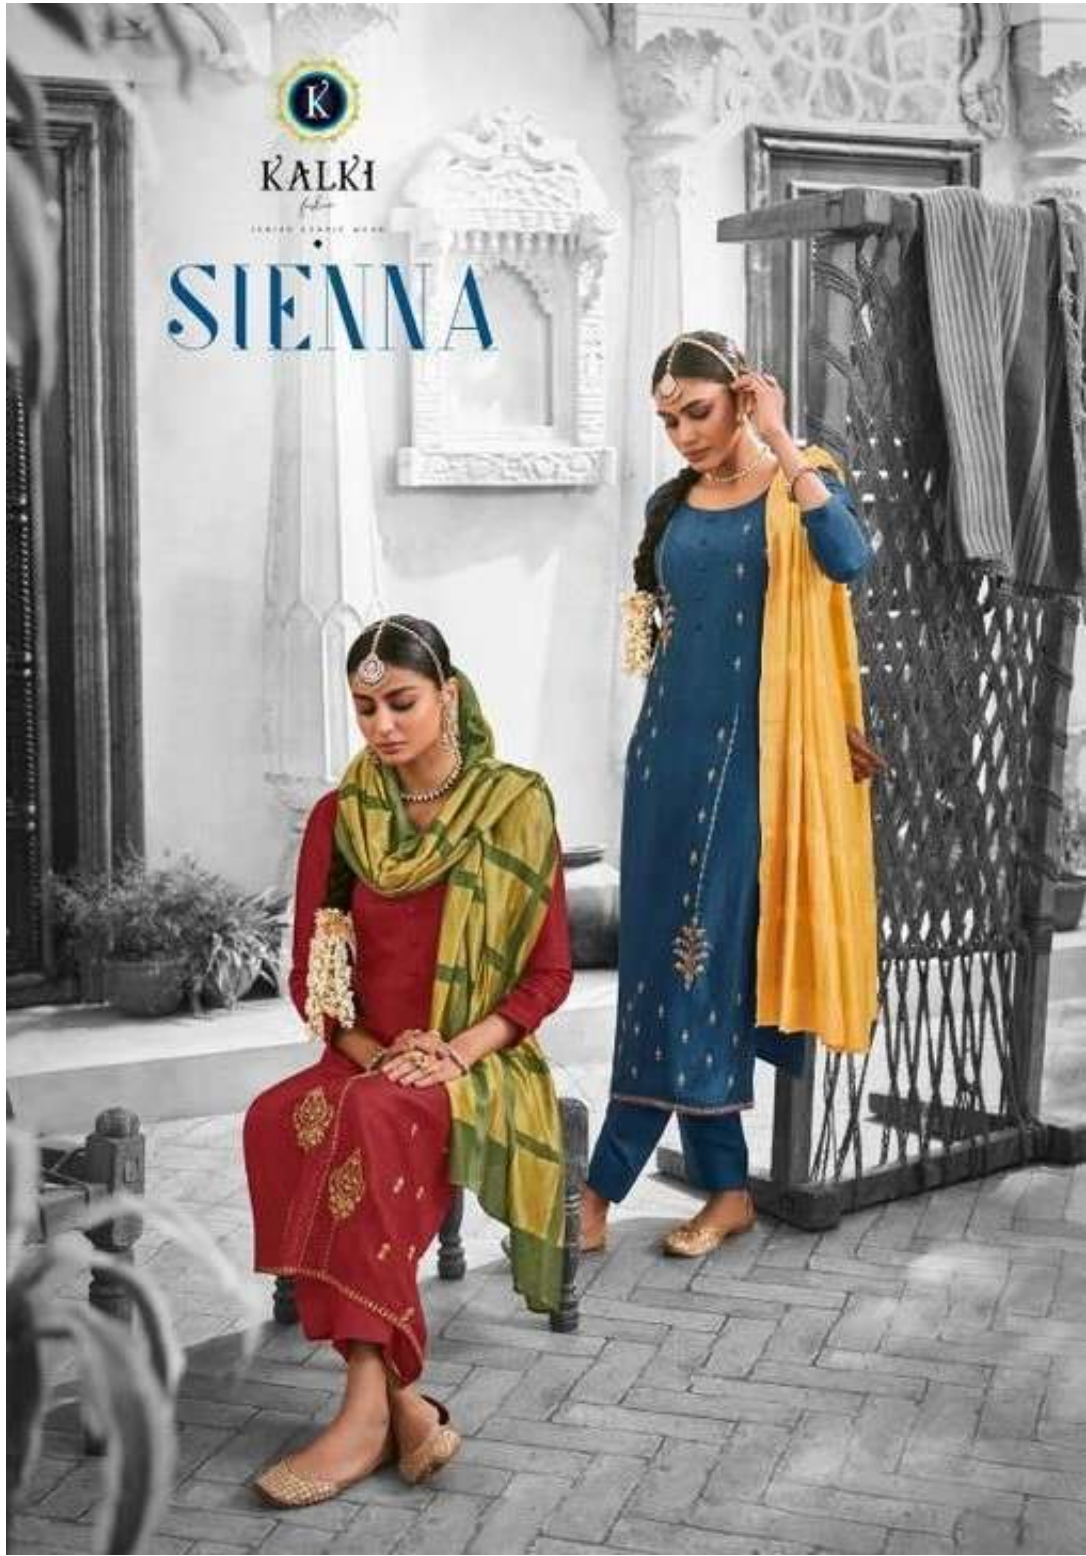

KALKI

DESIGNER WEAR

SIENNA

KALKI

DESIGNER WEAR

SIENNA

81004

KALKI
fashions
DESIGNER • CLOTHING • ACCESSORIES