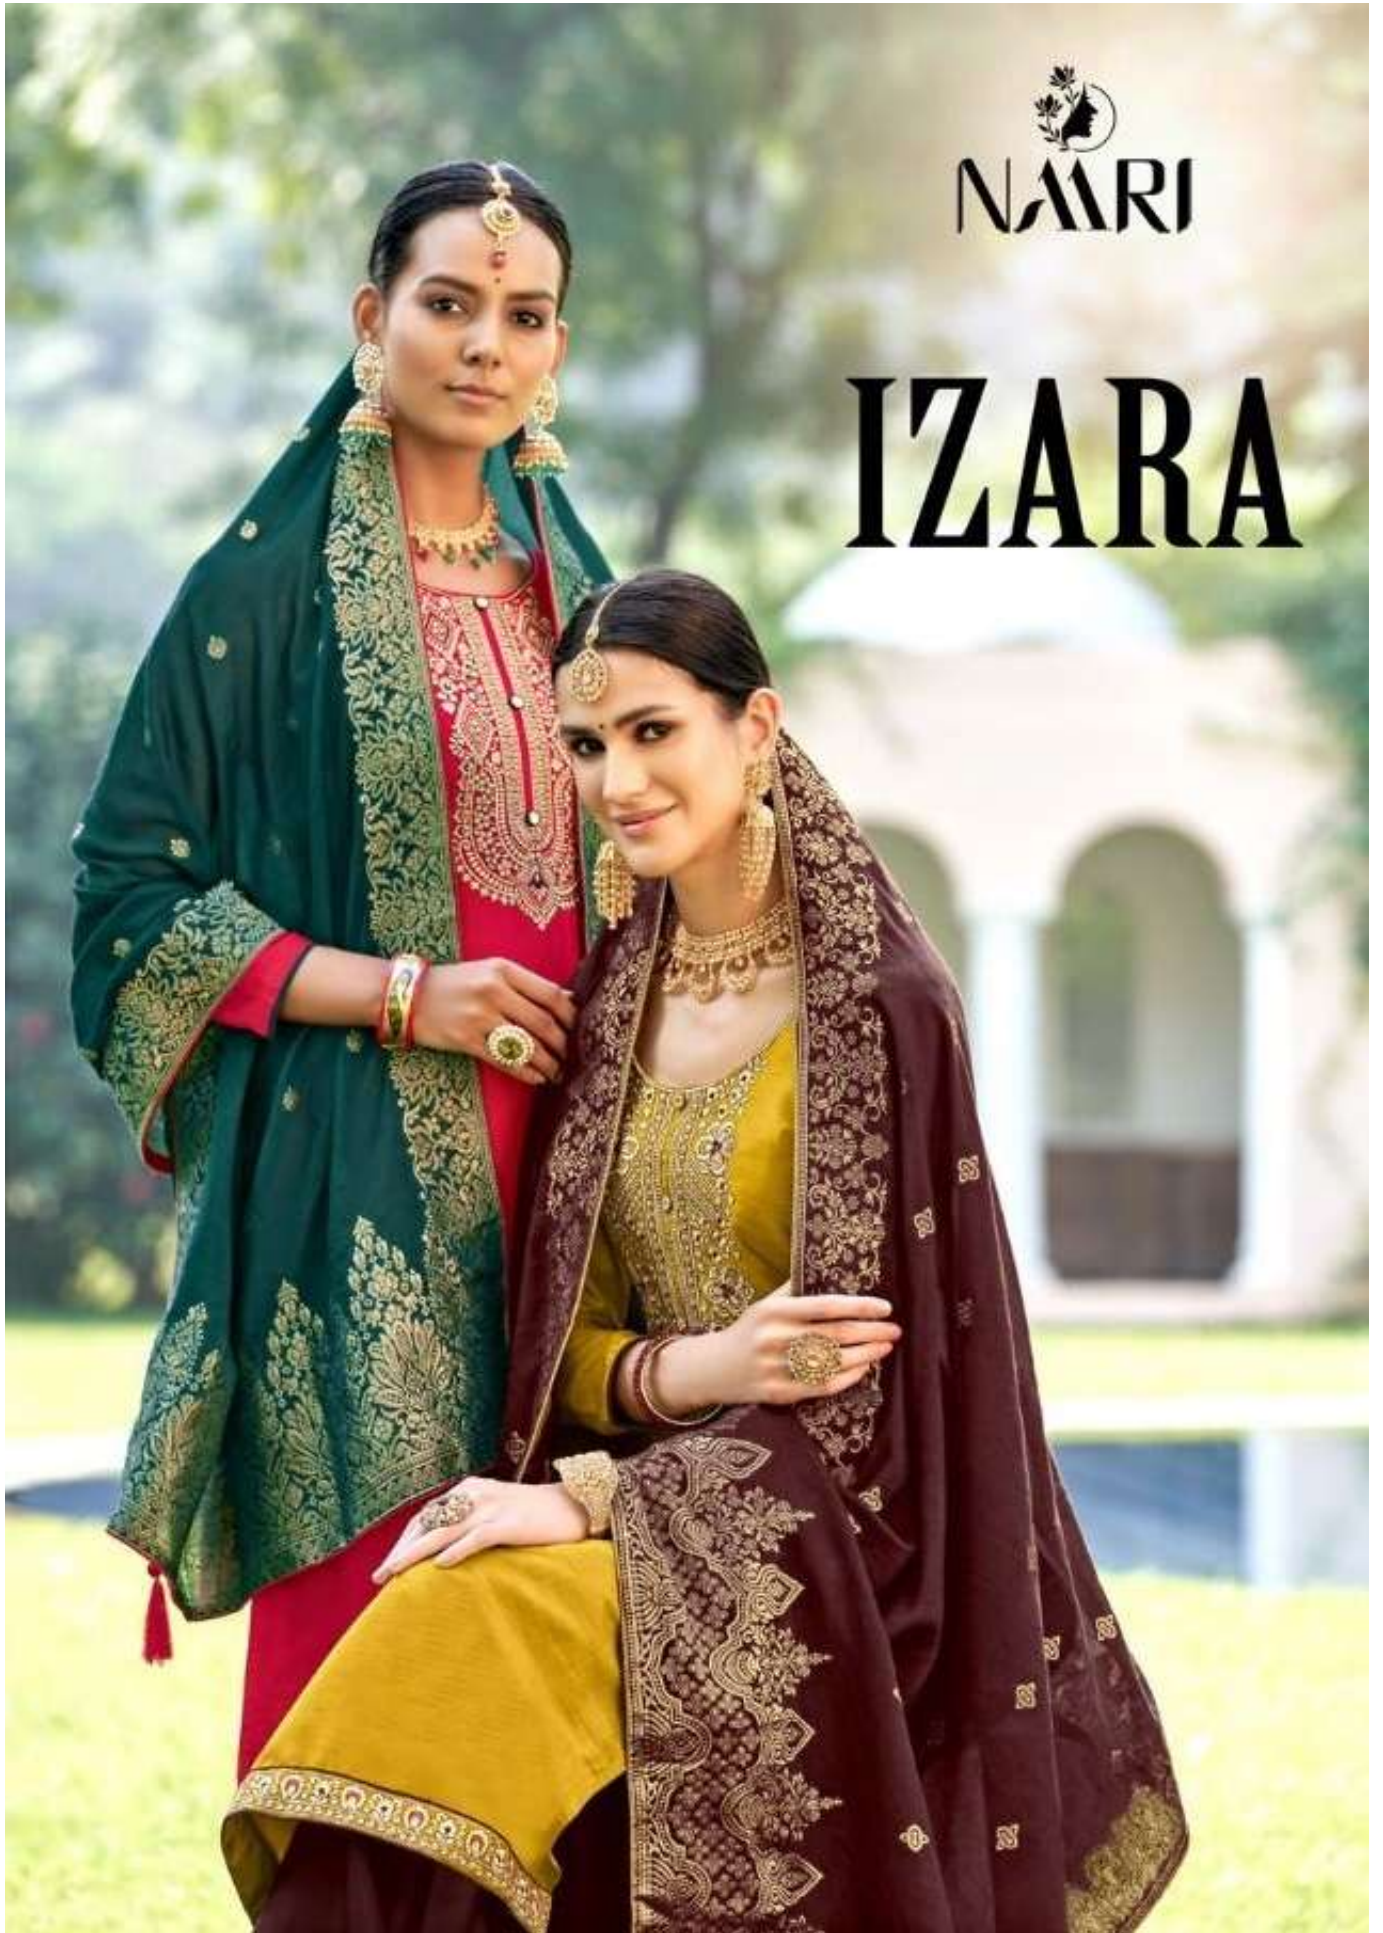

# IZARA

NARI

# IZARA

FROM NAARI FASHIONS,

**TOP**

PARAMPARA SILK WITH JERRY WORK

**BOTTOM**

DULL SANTUN

**DUPATTA**

PURE VISCOUS SILK JACARD WITH TUSSELS