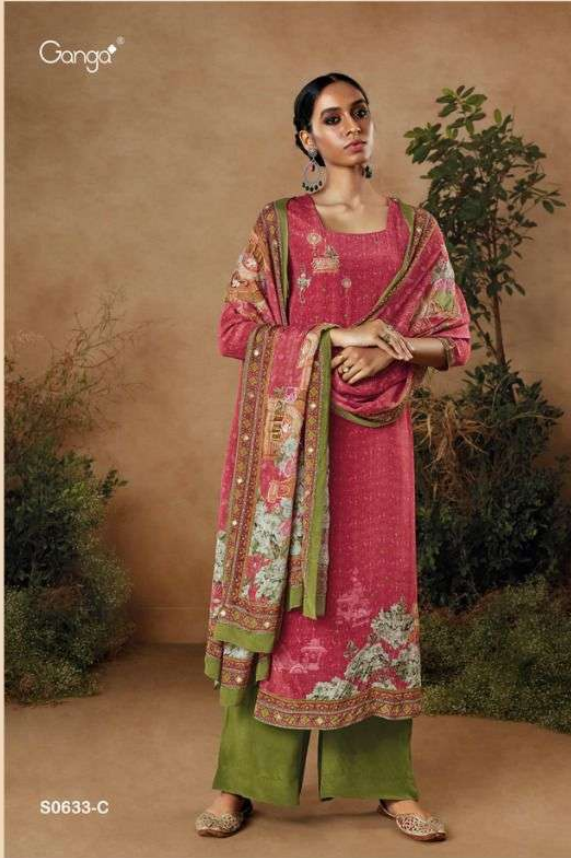

Ganga®

Ganga®

S0633-C

PRODUCT NAME	ZURI
D.NO.	S0633
DESCRIPTION	TOP PREMIUM BEMBERG CREPE PRINTED WITH HEAVY HAND & SWAROVASKI WORK BOTTOM PREMIUM CREPE SOLID DUPATTA FINEST CHINON PRINTED WITH HEAVY HAND & SWAROVASKI WORK
HSN CODE	540834
WHOLESALE PRICE	2575/- EACH+GST(EXTRA)