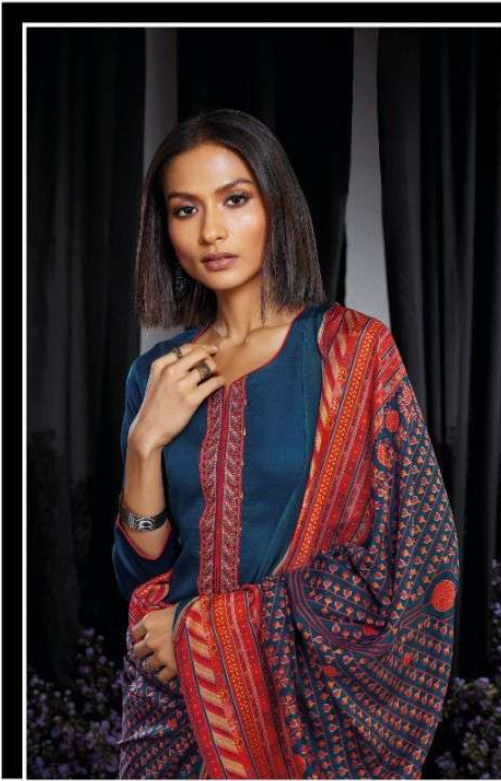

Ganga

Seraphic

PRODUCT NAME	SERAPHIC
D.NO.	C0875-C0880
DESCRIPTION	TOP PREMIUM COTTON SATIN PRINTED WITH EMBROIDERY & HAND WORK BOTTOM PREMIUM COTTON SATIN SOLID DUPATTA FINEST BEMBERG LAWN PRINTED
HSN CODE	520851
WHOLESALE PRICE	1635/- EACH+GST(EXTRA)