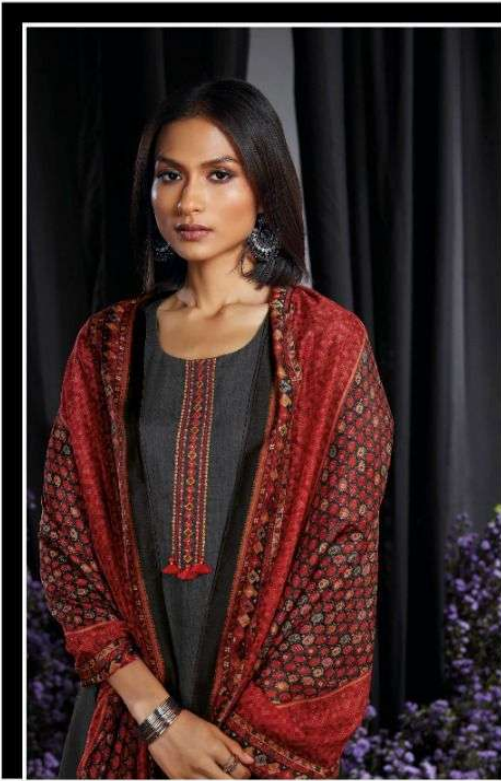

Ganga

Seraphic

PRODUCT NAME	SERAPHIC
D.NO.	C0875-C0880
DESCRIPTION	TOP PREMIUM COTTON SATIN PRINTED WITH EMBROIDERY & HAND WORK BOTTOM PREMIUM COTTON SATIN SOLID DUPATTA FINEST BEMBERG LAWN PRINTED
HSN CODE	520851
WHOLESALE PRICE	1635/- EACH+GST(EXTRA)