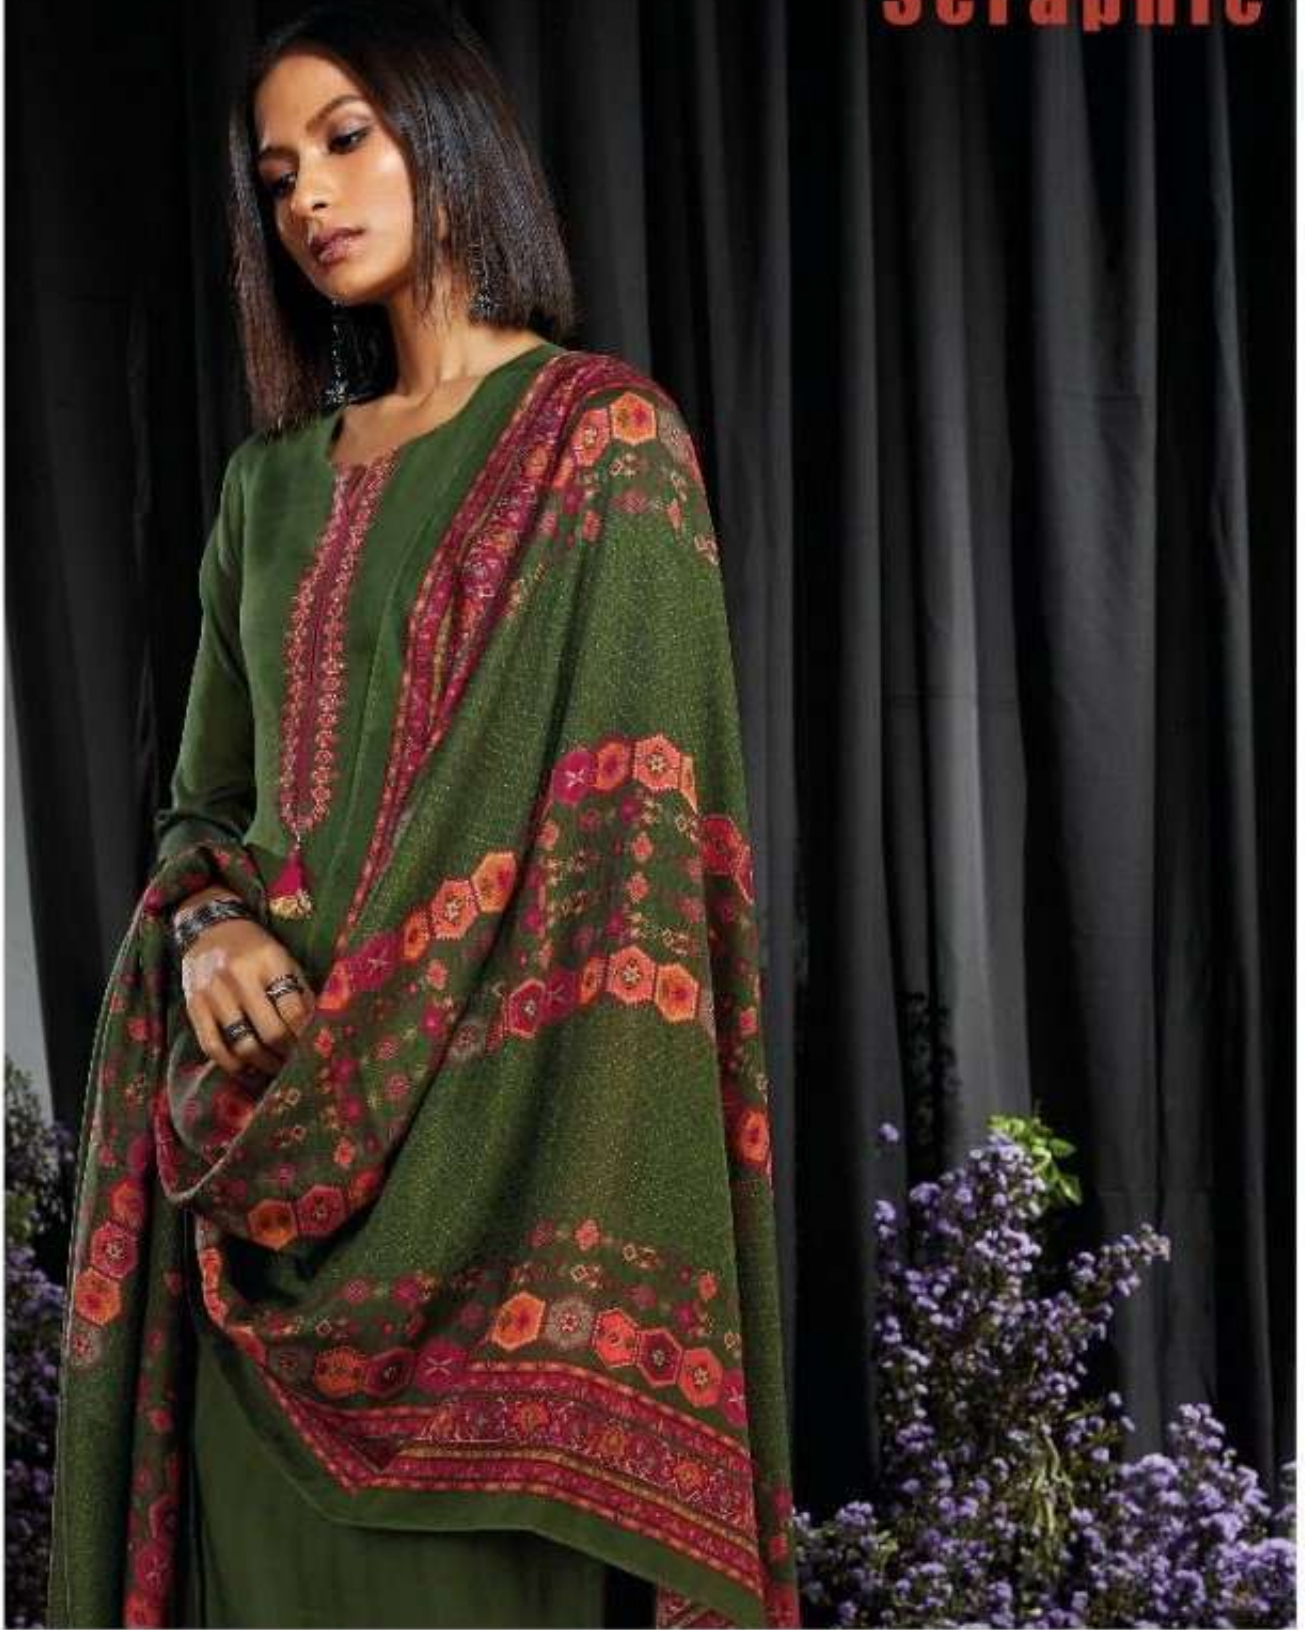

Ganga

Seraphic

PRODUCT NAME	SERAPHIC
D.NO.	C0875-C0880
DESCRIPTION	TOP PREMIUM COTTON SATIN PRINTED WITH EMBROIDERY & HAND WORK BOTTOM PREMIUM COTTON SATIN SOLID DUPATTA FINEST BEMBERG LAWN PRINTED
HSN CODE	520851
WHOLESALE PRICE	1635/- EACH+GST(EXTRA)