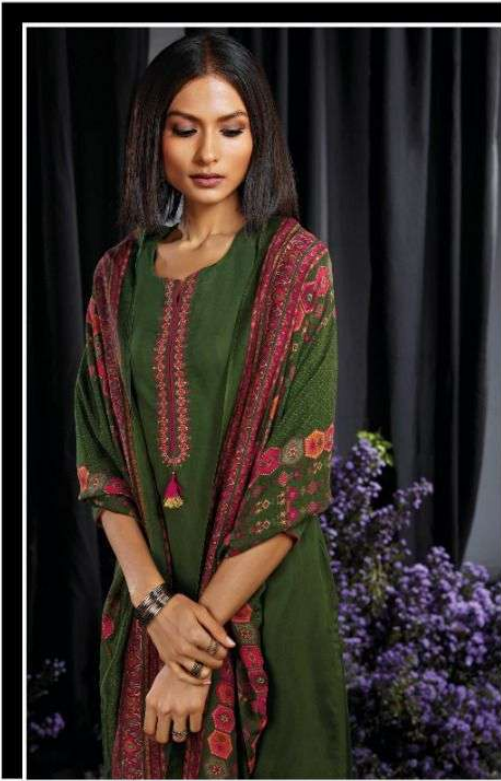

Ganga

Seraphic

PRODUCT NAME	SERAPHIC
D.NO.	C0875-C0880
DESCRIPTION	TOP PREMIUM COTTON SATIN PRINTED WITH EMBROIDERY & HAND WORK BOTTOM PREMIUM COTTON SATIN SOLID DUPATTA FINEST BEMBERG LAWN PRINTED
HSN CODE	520851
WHOLESALE PRICE	1635/- EACH+GST(EXTRA)