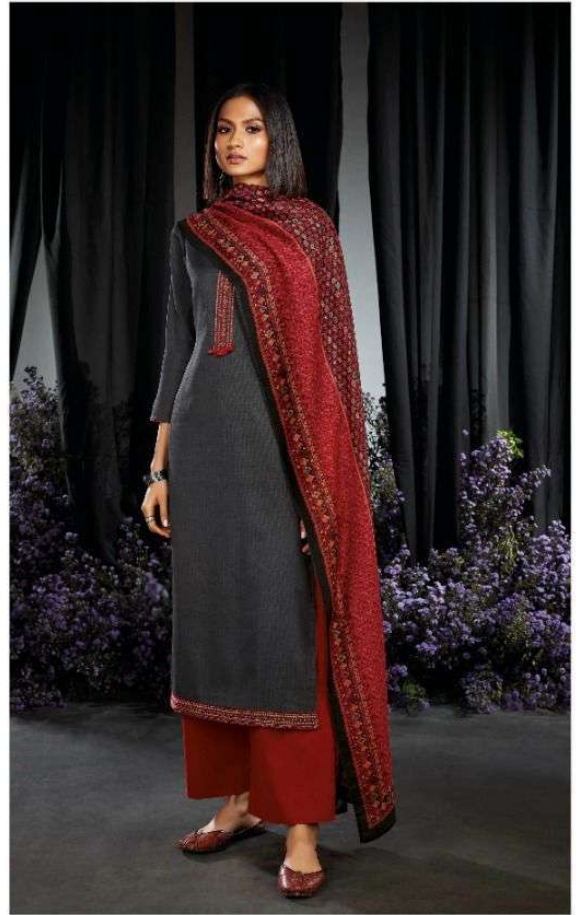

Ganga

Seraphic

PRODUCT NAME	SERAPHIC
D.NO.	C0875-C0880
DESCRIPTION	TOP PREMIUM COTTON SATIN PRINTED WITH EMBROIDERY & HAND WORK BOTTOM PREMIUM COTTON SATIN SOLID DUPATTA FINEST BEMBERG LAWN PRINTED
HSN CODE	520851
WHOLESALE PRICE	1635/- EACH+GST(EXTRA)