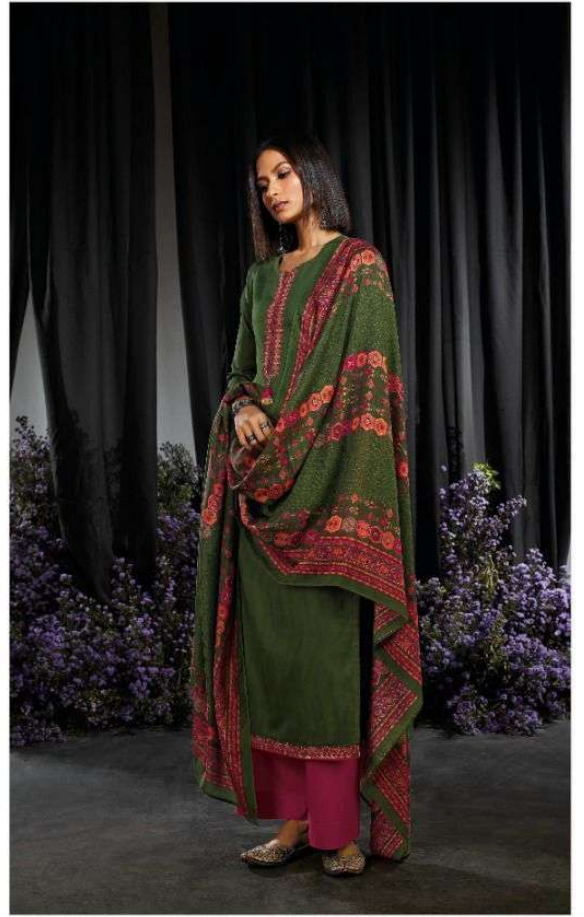

Ganga

Seraphic

PRODUCT NAME	SERAPHIC
D.NO.	C0875-C0880
DESCRIPTION	TOP PREMIUM COTTON SATIN PRINTED WITH EMBROIDERY & HAND WORK BOTTOM PREMIUM COTTON SATIN SOLID DUPATTA FINEST BEMBERG LAWN PRINTED
HSN CODE	520851
WHOLESALE PRICE	1635/- EACH+GST(EXTRA)